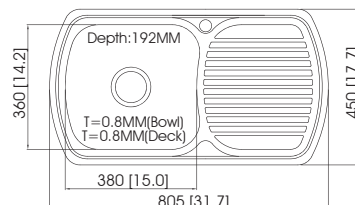

Sink Dimensions (mm) : 680 x 450 x 196
 Bowl Dimensions (mm) : refer to the template
 Thickness (mm) : 0.8 (22 gauge)
 Installation : top mount

Accessories

EC-D112C

Sink Dimensions (mm) : 905 x 475 x 199
 Bowl Dimensions (mm) : 874 x 444 x R222
 Thickness (mm) : 0.8 (22 gauge)
 Installation : top mount

Accessories

EC-31415L/R

Sink Dimensions (mm) : 780 x 480 x 198
 Bowl Dimensions (mm) : 756 x 456 x R15
 Thickness (mm) : 0.8 (22 gauge)
 Installation : top mount

Accessories

EC-32406

Sink Dimensions (mm) : 798 × 498 × 195
 Bowl Dimensions (mm) : 778 × 478 × R10
 Thickness (mm) : 0.8 (22 gauge)
 Installation : top mount

Accessories

CL03

EC-32407

Sink Dimensions (mm) : 800 × 500 × 195
 Bowl Dimensions (mm) : 778 × 478 × R10
 Thickness (mm) : 0.8 (22 gauge)
 Installation : top mount

Accessories

CL03

EC-41201

Sink Dimensions (mm) : 805 × 450 × 192
 Bowl Dimensions (mm) : refer to the template
 Thickness (mm) : 0.8 (22 gauge)
 Installation : top mount

Accessories

CL05

Wing

EC-D114C

Sink Dimensions (mm) : 928 × 444 × 197
 Bowl Dimensions (mm) : 902 × 418 × R40
 Thickness (mm) : 0.8 (22 gauge)
 Installation : top mount

Accessories

CL03

EC-S0037