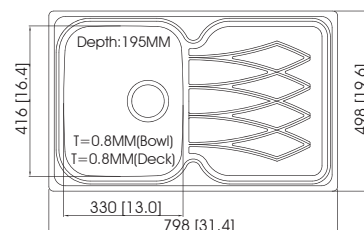

Sink Dimensions (mm) : 680 x 450 x 196
 Bowl Dimensions (mm) : refer to the template
 Thickness (mm) : 0.8 (22 gauge)
 Installation : top mount

Accessories

EC-D112C

Sink Dimensions (mm) : 905 x 475 x 199
 Bowl Dimensions (mm) : 874 x 444 x R222
 Thickness (mm) : 0.8 (22 gauge)
 Installation : top mount

Accessories

EC-31415L/R

Sink Dimensions (mm) : 780 x 480 x 198
 Bowl Dimensions (mm) : 756 x 456 x R15
 Thickness (mm) : 0.8 (22 gauge)
 Installation : top mount

Accessories

EC-32406

Sink Dimensions (mm) : 798 × 498 × 195
 Bowl Dimensions (mm) : 778 × 478 × R10
 Thickness (mm) : 0.8 (22 gauge)
 Installation : top mount

Accessories

CL03

EC-32407

Sink Dimensions (mm) : 800 × 500 × 195
 Bowl Dimensions (mm) : 778 × 478 × R10
 Thickness (mm) : 0.8 (22 gauge)
 Installation : top mount

Accessories

CL03

EC-41201

Sink Dimensions (mm) : 805 × 450 × 192
 Bowl Dimensions (mm) : refer to the template
 Thickness (mm) : 0.8 (22 gauge)
 Installation : top mount

Accessories

CL05

Wing

EC-D114C

Sink Dimensions (mm) : 928 × 444 × 197
 Bowl Dimensions (mm) : 902 × 418 × R40
 Thickness (mm) : 0.8 (22 gauge)
 Installation : top mount

Accessories

CL03

EC-S0037