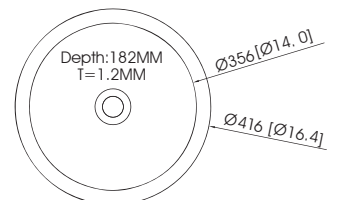

EC-33403

Sink Dimensions (mm) : 1005 × 480 × 186
 Bowl Dimensions (mm) : 985 × 460 × R40
 Thickness (mm) : 0.8 (22 gauge)
 Installation : top mount

Accessories

CL03

LSD01

Crystal

CYT451S

Sink Dimensions (mm) : 457 × 406 × 197
 Bowl Dimensions (mm) : 435 × 381 × R89
 Thickness (mm) : 1.2 (18 gauge)
 Installation : undermount

CYT413S

Sink Dimensions (mm) : 419 × 292 × 173
 Bowl Dimensions (mm) : refer to the template
 Thickness (mm) : 1.2 (18 gauge)
 Installation : top mount / undermount

CYT412S

Sink Dimensions (mm) : Ø416 × 182
 Bowl Dimensions (mm) : Ø381
 Thickness (mm) : 1.2 (18 gauge)
 Installation : top mount / undermount

Crystal

CYT411S

Sink Dimensions (mm) : Ø416 × 186
 Bowl Dimensions (mm) : Ø381
 Thickness (mm) : 1.2 (18 gauge)
 Installation : top mount / undermount

CYT352S

Sink Dimensions (mm) : 356 × 305 × 171
 Bowl Dimensions (mm) : 330 × 279 × R76
 Thickness (mm) : 1.2 (18 gauge)
 Installation : undermount