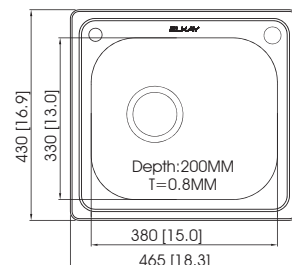

Accessories

EC-32205

Sink Dimensions (mm) : 900 × 480 × 218
 Bowl Dimensions (mm) : 880 × 460 × R10
 Thickness (mm) : 0.9 (20 gauge)
 Installation : top mount

Accessories

EC-32211

Sink Dimensions (mm) : 900 × 900 × 220
 Bowl Dimensions (mm) : refer to the template
 Thickness (mm) : 0.8 (22 gauge)
 Installation : top mount

Accessories

Q

EC-41413

Sink Dimensions (mm) : 465 × 430 × 200
Bowl Dimensions (mm) : 445 × 410 × R25
Thickness (mm) : 0.8 (22 gauge)
Installation : top mount

Accessories

CL03

EC-41415

Sink Dimensions (mm) : 500 × 430 × 200
Bowl Dimensions (mm) : 480 × 410 × R25
Thickness (mm) : 0.8 (22 gauge)
Installation : top mount

Accessories

CL03

EC-H2120

Sink Dimensions (mm) : 500 × 460 × 200
Bowl Dimensions (mm) : 464 × 424 × R17
Thickness (mm) : 0.8 (22 gauge)
Installation : top mount

EC-41411

Sink Dimensions (mm) : 530 × 460 × 210
Bowl Dimensions (mm) : 508 × 436 × R20
Thickness (mm) : 0.8 (22 gauge)
Installation : top mount

EC-41414

Sink Dimensions (mm) : 595 × 470 × 200
Bowl Dimensions (mm) : 480 × 410 × R25
Thickness (mm) : 0.8 (22 gauge)
Installation : undermount

EC-41412

Sink Dimensions (mm) : 612 × 460 × 220
Bowl Dimensions (mm) : 588 × 436 × R20
Thickness (mm) : 0.8 (22 gauge)
Installation : top mount