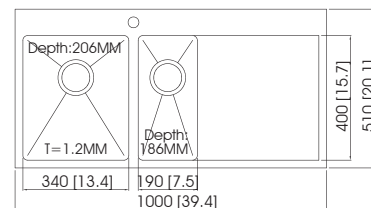

Accessories

RBK681S

Sink Dimensions (mm) : 680 × 455 × 209
 Bowl Dimensions (mm) : 660 × 435
 Thickness (mm) : 1.2 (18 gauge)
 Installation : top mount

Accessories

RBK101DW

Sink Dimensions (mm) : 1000 × 560 × 203
 Bowl Dimensions (mm) : 980 × 540 × R10
 Thickness (mm) : 1.2 (18 gauge)
 Installation : top mount

RBK911SW

Sink Dimensions (mm) : 910 × 560 × 203
 Bowl Dimensions (mm) : 890 × 540 × R10
 Thickness (mm) : 1.2 (18 gauge)
 Installation : top mount

EC-1051L/R

Sink Dimensions (mm) : 1000 × 510 × 206
 Bowl Dimensions (mm) : 980 × 490 × R10
 Thickness (mm) : 1.2 (18 gauge)
 Installation : top mount

Accessories

DT-04

CB-25

Multifunction

Multifunction

EC-32601

Sink Dimensions (mm) : 878 × 468 × 201
 Bowl Dimensions (mm) : 858 × 448 × R10
 Thickness (mm) : 0.8 (22 gauge)
 Installation : top mount

Accessories

EC-32401

Sink Dimensions (mm) : 960 × 485 × 201
 Bowl Dimensions (mm) : 940 × 467 × R20
 Thickness (mm) : 0.8 (22 gauge)
 Installation : top mount

Accessories

EC-32603

Sink Dimensions (mm) : 975 × 450 × 189
 Bowl Dimensions (mm) : refer to the template
 Thickness (mm) : 0.8 (22 gauge)
 Installation : top mount