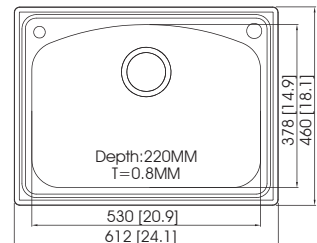

Accessories

EC-32205

Sink Dimensions (mm) : 900 × 480 × 218
 Bowl Dimensions (mm) : 880 × 460 × R10
 Thickness (mm) : 0.9 (20 gauge)
 Installation : top mount

Accessories

EC-32211

Sink Dimensions (mm) : 900 × 900 × 220
 Bowl Dimensions (mm) : refer to the template
 Thickness (mm) : 0.8 (22 gauge)
 Installation : top mount

Accessories

CL03

EC-H2120

Sink Dimensions (mm) : 500 × 460 × 200
Bowl Dimensions (mm) : 464 × 424 × R17
Thickness (mm) : 0.8 (22 gauge)
Installation : top mount

EC-41411

Sink Dimensions (mm) : 530 × 460 × 210
Bowl Dimensions (mm) : 508 × 436 × R20
Thickness (mm) : 0.8 (22 gauge)
Installation : top mount

EC-41414

Sink Dimensions (mm) : 595 × 470 × 200
Bowl Dimensions (mm) : 480 × 410 × R25
Thickness (mm) : 0.8 (22 gauge)
Installation : undermount

EC-41412

Sink Dimensions (mm) : 612 × 460 × 220
Bowl Dimensions (mm) : 588 × 436 × R20
Thickness (mm) : 0.8 (22 gauge)
Installation : top mount

EC-D019C

Sink Dimensions (mm) : 640 × 480 × 250
 Bowl Dimensions (mm) : 611 × 451 × R60
 Thickness (mm) : 0.9 (20 gauge)
 Installation : top mount

EC-42103

Sink Dimensions (mm) : 685 × 420 × 172
 Bowl Dimensions (mm) : 665 × 400 × R40
 Thickness (mm) : 0.8 (22 gauge)
 Installation : top mount