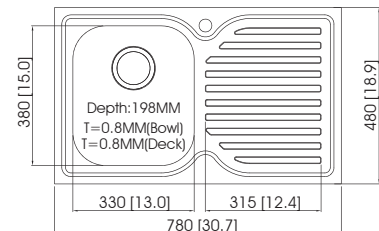

EC-32401

Sink Dimensions (mm) : 960 × 485 × 201
 Bowl Dimensions (mm) : 940 × 467 × R20
 Thickness (mm) : 0.8 (22 gauge)
 Installation : top mount

Accessories

EC-32603

Sink Dimensions (mm) : 975 × 450 × 189
 Bowl Dimensions (mm) : refer to the template
 Thickness (mm) : 0.8 (22 gauge)
 Installation : top mount

Accessories

Multifunction

MFC831D

Sink Dimensions (mm) : 830 × 490 × 217
 Bowl Dimensions (mm) : 810 × 470 × R25
 Thickness (mm) : 0.8 (22 gauge)
 Installation : top mount

Accessories

Wing

Wing

EC-D115B

Sink Dimensions (mm) : 680 x 450 x 196
 Bowl Dimensions (mm) : refer to the template
 Thickness (mm) : 0.8 (22 gauge)
 Installation : top mount

Accessories

EC-D112C

Sink Dimensions (mm) : 905 x 475 x 199
 Bowl Dimensions (mm) : 874 x 444 x R222
 Thickness (mm) : 0.8 (22 gauge)
 Installation : top mount

Accessories

EC-31415L/R

Sink Dimensions (mm) : 780 x 480 x 198
 Bowl Dimensions (mm) : 756 x 456 x R15
 Thickness (mm) : 0.8 (22 gauge)
 Installation : top mount

Accessories

EC-32406

Sink Dimensions (mm) : 798 × 498 × 195
 Bowl Dimensions (mm) : 778 × 478 × R10
 Thickness (mm) : 0.8 (22 gauge)
 Installation : top mount