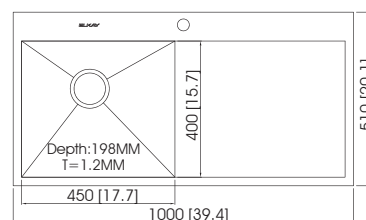

Accessories

Charming

EC-32908

Sink Dimensions (mm) : 1160 × 540 × 210
Bowl Dimensions (mm) : 770 × 405 × R25
Thickness (mm) : 1.0 (20 gauge)
Installation : top mount

Diamond

Diamond

EC-41406

Sink Dimensions (mm) : 570 × 450 × 228
 Bowl Dimensions (mm) : 535 × 415 × R23
 Thickness (mm) : 1.2 (18 gauge)
 Installation : undermount

Accessories

EC-21105

Sink Dimensions (mm) : 670 × 485 × 228
 Bowl Dimensions (mm) : 648 × 463
 Thickness (mm) : 1.2 (18 gauge)
 Installation : top mount / undermount

Accessories

EC-21116

Sink Dimensions (mm) : 860 × 530 × 220
 Bowl Dimensions (mm) : 840 × 510 × R10
 Thickness (mm) : 1.2 (18 gauge)
 Installation : top mount

Accessories

Diamond

EC-21110

Sink Dimensions (mm) : 1000 × 510 × 198
 Bowl Dimensions (mm) : 975 × 485 × R10
 Thickness (mm) : 1.2 (18 gauge)
 Installation : top mount

Accessories

EC-21111

Sink Dimensions (mm) : 1000 × 510 × 198
 Bowl Dimensions (mm) : 975 × 485 × R10
 Thickness (mm) : 1.2 (18 gauge)
 Installation : top mount

Accessories

EC-21112

Sink Dimensions (mm) : 860 × 500 × 249
 Bowl Dimensions (mm) : 835 × 475 × R10
 Thickness (mm) : 1.2 (18 gauge)
 Installation : top mount

Accessories

Diamond

EC-21114

Sink Dimensions (mm) : 1105 x 464 x 260
 Bowl Dimensions (mm) : 1075 x 424 x R10
 Thickness (mm) : 1.2 (18 gauge)
 Installation : top mount / undermount