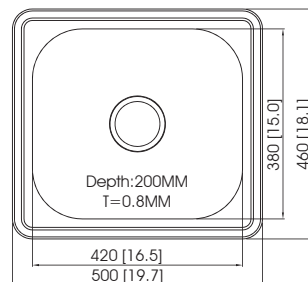

Accessories

EC-32205

Sink Dimensions (mm) : 900 × 480 × 218
 Bowl Dimensions (mm) : 880 × 460 × R10
 Thickness (mm) : 0.9 (20 gauge)
 Installation : top mount

Accessories

EC-32211

Sink Dimensions (mm) : 900 × 900 × 220
 Bowl Dimensions (mm) : refer to the template
 Thickness (mm) : 0.8 (22 gauge)
 Installation : top mount

Accessories

Q

EC-41413

Sink Dimensions (mm) : 465 × 430 × 200
Bowl Dimensions (mm) : 445 × 410 × R25
Thickness (mm) : 0.8 (22 gauge)
Installation : top mount

Accessories

CL03

EC-41415

Sink Dimensions (mm) : 500 × 430 × 200
Bowl Dimensions (mm) : 480 × 410 × R25
Thickness (mm) : 0.8 (22 gauge)
Installation : top mount

Accessories

CL03

EC-H2120

Sink Dimensions (mm) : 500 × 460 × 200
Bowl Dimensions (mm) : 464 × 424 × R17
Thickness (mm) : 0.8 (22 gauge)
Installation : top mount

EC-41411

Sink Dimensions (mm) : 530 × 460 × 210
Bowl Dimensions (mm) : 508 × 436 × R20
Thickness (mm) : 0.8 (22 gauge)
Installation : top mount

EC-41414

Sink Dimensions (mm) : 595 × 470 × 200
Bowl Dimensions (mm) : 480 × 410 × R25
Thickness (mm) : 0.8 (22 gauge)
Installation : undermount

EC-41412

Sink Dimensions (mm) : 612 × 460 × 220
Bowl Dimensions (mm) : 588 × 436 × R20
Thickness (mm) : 0.8 (22 gauge)
Installation : top mount