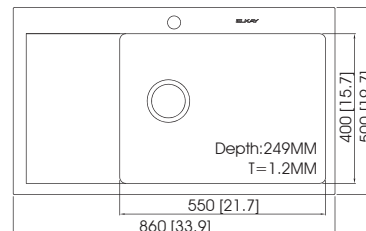

Accessories

Charming

EC-32908

Sink Dimensions (mm) : 1160 × 540 × 210
Bowl Dimensions (mm) : 770 × 405 × R25
Thickness (mm) : 1.0 (20 gauge)
Installation : top mount

Diamond

Diamond

EC-41406

Sink Dimensions (mm) : 570 × 450 × 228
 Bowl Dimensions (mm) : 535 × 415 × R23
 Thickness (mm) : 1.2 (18 gauge)
 Installation : undermount

Accessories

EC-21105

Sink Dimensions (mm) : 670 × 485 × 228
 Bowl Dimensions (mm) : 648 × 463
 Thickness (mm) : 1.2 (18 gauge)
 Installation : top mount / undermount

Accessories

EC-21116

Sink Dimensions (mm) : 860 × 530 × 220
 Bowl Dimensions (mm) : 840 × 510 × R10
 Thickness (mm) : 1.2 (18 gauge)
 Installation : top mount

Accessories

Diamond

EC-21110

Sink Dimensions (mm) : 1000 × 510 × 198
 Bowl Dimensions (mm) : 975 × 485 × R10
 Thickness (mm) : 1.2 (18 gauge)
 Installation : top mount

Accessories

EC-21111

Sink Dimensions (mm) : 1000 × 510 × 198
 Bowl Dimensions (mm) : 975 × 485 × R10
 Thickness (mm) : 1.2 (18 gauge)
 Installation : top mount

Accessories

EC-21112

Sink Dimensions (mm) : 860 × 500 × 249
 Bowl Dimensions (mm) : 835 × 475 × R10
 Thickness (mm) : 1.2 (18 gauge)
 Installation : top mount

Accessories

Diamond

EC-21114

Sink Dimensions (mm) : 1105 x 464 x 260
 Bowl Dimensions (mm) : 1075 x 424 x R10
 Thickness (mm) : 1.2 (18 gauge)
 Installation : top mount / undermount