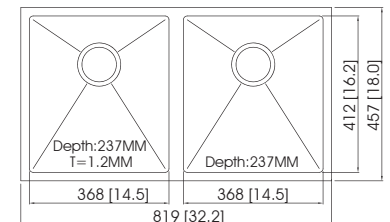

Accessories

Diamond

EC-21110

Sink Dimensions (mm) : 1000 × 510 × 198
 Bowl Dimensions (mm) : 975 × 485 × R10
 Thickness (mm) : 1.2 (18 gauge)
 Installation : top mount

Accessories

EC-21111

Sink Dimensions (mm) : 1000 × 510 × 198
 Bowl Dimensions (mm) : 975 × 485 × R10
 Thickness (mm) : 1.2 (18 gauge)
 Installation : top mount

Accessories

EC-21112

Sink Dimensions (mm) : 860 × 500 × 249
 Bowl Dimensions (mm) : 835 × 475 × R10
 Thickness (mm) : 1.2 (18 gauge)
 Installation : top mount

Accessories

Diamond

EC-21114

Sink Dimensions (mm) : 1105 x 464 x 260
 Bowl Dimensions (mm) : 1075 x 424 x R10
 Thickness (mm) : 1.2 (18 gauge)
 Installation : top mount / undermount

Accessories

EC-22103

Sink Dimensions (mm) : 762 x 430 x 208
 Bowl Dimensions (mm) : 725 x 393 x R23
 Thickness (mm) : 1.2 (18 gauge)
 Installation : undermount

Accessories

EC-22104

Sink Dimensions (mm) : 819 x 457 x 237
 Bowl Dimensions (mm) : 789 x 427 x R17
 Thickness (mm) : 1.2 (18 gauge)
 Installation : undermount

Accessories

Diamond

EC-22106

Sink Dimensions (mm) : 815 × 440 × 238
 Bowl Dimensions (mm) : 787 × 412
 Thickness (mm) : 1.2 (18 gauge)
 Installation : top mount / undermount

Accessories

EC-22107

Sink Dimensions (mm) : 840 × 490 × 223
 Bowl Dimensions (mm) : 820 × 470 × R10
 Thickness (mm) : 1.2 (18 gauge)
 Installation : top mount