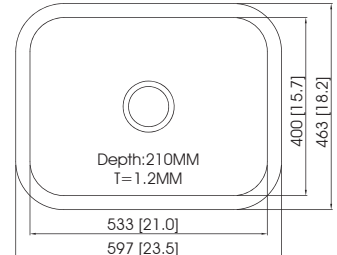

Accessories

EC-22103

Sink Dimensions (mm) : 762 x 430 x 208
 Bowl Dimensions (mm) : 725 x 393 x R23
 Thickness (mm) : 1.2 (18 gauge)
 Installation : undermount

Accessories

EC-22104

Sink Dimensions (mm) : 819 x 457 x 237
 Bowl Dimensions (mm) : 789 x 427 x R17
 Thickness (mm) : 1.2 (18 gauge)
 Installation : undermount

Accessories

Diamond

EC-22106

Sink Dimensions (mm) : 815 × 440 × 238
 Bowl Dimensions (mm) : 787 × 412
 Thickness (mm) : 1.2 (18 gauge)
 Installation : top mount / undermount

Accessories

EC-22107

Sink Dimensions (mm) : 840 × 490 × 223
 Bowl Dimensions (mm) : 820 × 470 × R10
 Thickness (mm) : 1.2 (18 gauge)
 Installation : top mount

Accessories

Mono

Mono

EC-31102

Sink Dimensions (mm) : $\varnothing 365 \times 158$
 Bowl Dimensions (mm) : $\varnothing 320$
 Thickness (mm) : 1.2 (18 gauge)
 Installation : undermount

EC-31104

Sink Dimensions (mm) : $464 \times 419 \times 210$
 Bowl Dimensions (mm) : $415 \times 371 \times R83$
 Thickness (mm) : 1.2 (18 gauge)
 Installation : undermount

EC-31103

Sink Dimensions (mm) : $597 \times 463 \times 210$
 Bowl Dimensions (mm) : $543 \times 415 \times R83$
 Thickness (mm) : 1.2 (18 gauge)
 Installation : undermount

Mono

EC-31301

Sink Dimensions (mm) : 775 × 464 × 210
Bowl Dimensions (mm) : 755 × 424 × R60
Thickness (mm) : 1.0 (20 gauge)
Installation : undermount