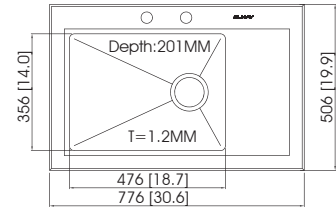

CYT413S

Sink Dimensions (mm) : 419 × 292 × 173
 Bowl Dimensions (mm) : refer to the template
 Thickness (mm) : 1.2 (18 gauge)
 Installation : top mount / undermount

CYT412S

Sink Dimensions (mm) : Ø416 × 182
 Bowl Dimensions (mm) : Ø381
 Thickness (mm) : 1.2 (18 gauge)
 Installation : top mount / undermount

Crystal

CYT411S

Sink Dimensions (mm) : Ø416 × 186
 Bowl Dimensions (mm) : Ø381
 Thickness (mm) : 1.2 (18 gauge)
 Installation : top mount / undermount

CYT352S

Sink Dimensions (mm) : 356 × 305 × 171
 Bowl Dimensions (mm) : 330 × 279 × R76
 Thickness (mm) : 1.2 (18 gauge)
 Installation : undermount

CYT351S

Sink Dimensions (mm) : 359 × 359 × 171
 Bowl Dimensions (mm) : 330 × 330 × R76
 Thickness (mm) : 1.2 (18 gauge)
 Installation : undermount

Rubik

Rubik

RBK771S

Sink Dimensions (mm) : 776 × 506 × 201
 Bowl Dimensions (mm) : 756 × 486
 Thickness (mm) : 1.2 (18 gauge)
 Installation : top mount

Accessories

RBK681S

Sink Dimensions (mm) : 680 × 455 × 209
 Bowl Dimensions (mm) : 660 × 435
 Thickness (mm) : 1.2 (18 gauge)
 Installation : top mount

Accessories

RBK101DW

Sink Dimensions (mm) : 1000 × 560 × 203
 Bowl Dimensions (mm) : 980 × 540 × R10
 Thickness (mm) : 1.2 (18 gauge)
 Installation : top mount