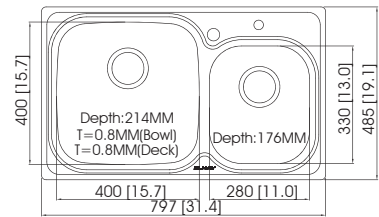

EC-32101L/R

Sink Dimensions (mm) : 795 × 521 × 261
 Bowl Dimensions (mm) : refer to the template
 Thickness (mm) : 1.2 (18 gauge)
 Installation : undermount

EC-32105

Sink Dimensions (mm) : 807 × 464 × 210
 Bowl Dimensions (mm) : 758 × 415 × R83
 Thickness (mm) : 1.2 (18 gauge)
 Installation : undermount

Classic

Classic

EC-42105

Sink Dimensions (mm) : 780 × 465 × 199
 Bowl Dimensions (mm) : 760 × 445 × R40
 Thickness (mm) : 0.8 (22 gauge)
 Installation : top mount

Accessories

CL03

EC-32707

Sink Dimensions (mm) : 797 × 485 × 214
 Bowl Dimensions (mm) : 778 × 465 × R10
 Thickness (mm) : 0.8 (22 gauge)
 Installation : top mount

Accessories

CL03

CB-04

LSD01

EC-32705

Sink Dimensions (mm) : 815 × 455 × 226
 Bowl Dimensions (mm) : 790 × 430 × R25
 Thickness (mm) : 0.8 (22 gauge)
 Installation : top mount

Accessories

WB-09U

CB-13

LSD01

Classic

EC-32503

Sink Dimensions (mm) : 890 × 500 × 224
 Bowl Dimensions (mm) : 870 × 480 × R10
 Thickness (mm) : 0.8 (22 gauge)
 Installation : top mount

Accessories

CB-04

LSD01