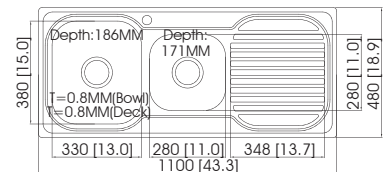

Accessories

CL06

CB-06

LSD01

EC-1021L

Sink Dimensions (mm) : 1000 × 500 × 194
 Bowl Dimensions (mm) : 980 × 480 × R10
 Thickness (mm) : 0.8 (22 gauge)
 Installation : top mount

Accessories

EC-S0039

Sink Dimensions (mm) : 1000 × 500 × 194
 Bowl Dimensions (mm) : 980 × 480 × R10
 Thickness (mm) : 0.8 (22 gauge)
 Installation : top mount

Accessories

EC-D121F

Sink Dimensions (mm) : 1005 × 476 × 186
 Bowl Dimensions (mm) : 985 × 456 × R10
 Thickness (mm) : 0.8 (22 gauge)
 Installation : top mount

Accessories

Wing

EC-32416L/R

Sink Dimensions (mm) : 1082 × 480 × 197
 Bowl Dimensions (mm) : 1058 × 456 × R15
 Thickness (mm) : 0.8 (22 gauge)
 Installation : top mount

Accessories

EC-DS122F

Sink Dimensions (mm) : 1100 × 480 × 186
 Bowl Dimensions (mm) : 1080 × 460 × R10
 Thickness (mm) : 0.8 (22 gauge)
 Installation : top mount

Accessories

EC-32417L/R

Sink Dimensions (mm) : 1160 × 480 × 198
 Bowl Dimensions (mm) : 1136 × 456 × R15
 Thickness (mm) : 0.8 (22 gauge)
 Installation : top mount

Accessories

EC-32408

Sink Dimensions (mm) : 1160 × 500 × 195
 Bowl Dimensions (mm) : 1140 × 480 × R10
 Thickness (mm) : 0.8 (22 gauge)
 Installation : top mount