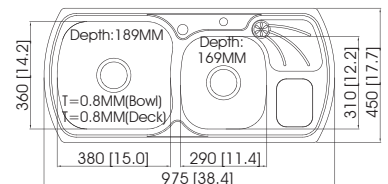

RBK911SW

Sink Dimensions (mm) : 910 × 560 × 203
 Bowl Dimensions (mm) : 890 × 540 × R10
 Thickness (mm) : 1.2 (18 gauge)
 Installation : top mount

EC-1051L/R

Sink Dimensions (mm) : 1000 × 510 × 206
 Bowl Dimensions (mm) : 980 × 490 × R10
 Thickness (mm) : 1.2 (18 gauge)
 Installation : top mount

Accessories

DT-04

CB-25

Multifunction

Multifunction

EC-32601

Sink Dimensions (mm) : 878 × 468 × 201
 Bowl Dimensions (mm) : 858 × 448 × R10
 Thickness (mm) : 0.8 (22 gauge)
 Installation : top mount

Accessories

EC-32401

Sink Dimensions (mm) : 960 × 485 × 201
 Bowl Dimensions (mm) : 940 × 467 × R20
 Thickness (mm) : 0.8 (22 gauge)
 Installation : top mount

Accessories

EC-32603

Sink Dimensions (mm) : 975 × 450 × 189
 Bowl Dimensions (mm) : refer to the template
 Thickness (mm) : 0.8 (22 gauge)
 Installation : top mount

Sink Dimensions (mm) : 680 x 450 x 196
 Bowl Dimensions (mm) : refer to the template
 Thickness (mm) : 0.8 (22 gauge)
 Installation : top mount

Accessories

EC-D112C

Sink Dimensions (mm) : 905 x 475 x 199
 Bowl Dimensions (mm) : 874 x 444 x R222
 Thickness (mm) : 0.8 (22 gauge)
 Installation : top mount