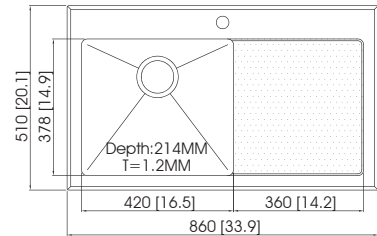

Accessories

EC-22119

Sink Dimensions (mm) : 735 × 410 × 216
 Bowl Dimensions (mm) : 719 × 394 × R15
 Thickness (mm) : 1.2 (18 gauge)
 Installation : top mount

Accessories

Blade

EC-22120

Sink Dimensions (mm) : 785 × 430 × 221
 Bowl Dimensions (mm) : 769 × 414 × R15
 Thickness (mm) : 1.2 (18 gauge)
 Installation : top mount

Accessories

EC-22117

Sink Dimensions (mm) : 803 × 450 × 226
 Bowl Dimensions (mm) : 787 × 434 × R15
 Thickness (mm) : 1.2 (18 gauge)
 Installation : top mount

Accessories

Charming

Charming

EC-31903

Sink Dimensions (mm) : 860 × 510 × 214
 Bowl Dimensions (mm) : 425 × 383 × R15
 Thickness (mm) : 1.2 (18 gauge)
 Installation : top mount

Accessories

EC-31904

Sink Dimensions (mm) : 860 × 510 × 223
 Bowl Dimensions (mm) : 405 × 405 × R25
 Thickness (mm) : 1.0 (20 gauge)
 Installation : top mount

Accessories

EC-32905

Sink Dimensions (mm) : 1000 × 510 × 213
 Bowl Dimensions (mm) : 655 × 383 × R15
 Thickness (mm) : 1.2 (18 gauge)
 Installation : top mount

Accessories

Charming

EC-32906

Sink Dimensions (mm) : 885 × 510 × 224
 Bowl Dimensions (mm) : 810 × 405 × R25
 Thickness (mm) : 1.0 (20 gauge)
 Installation : top mount

Accessories

EC-31418L/R

Sink Dimensions (mm) : 840 × 480 × 213
 Bowl Dimensions (mm) : 816 × 456 × R15
 Thickness (mm) : 1.0 (20 gauge)
 Installation : top mount