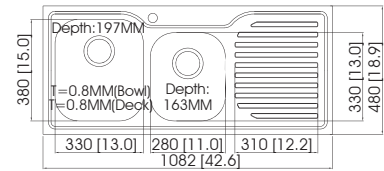

Accessories

CL06

CB-06

LSD01

EC-1021L

Sink Dimensions (mm) : 1000 × 500 × 194
 Bowl Dimensions (mm) : 980 × 480 × R10
 Thickness (mm) : 0.8 (22 gauge)
 Installation : top mount

Accessories

EC-S0039

Sink Dimensions (mm) : 1000 × 500 × 194
 Bowl Dimensions (mm) : 980 × 480 × R10
 Thickness (mm) : 0.8 (22 gauge)
 Installation : top mount

Accessories

EC-D121F

Sink Dimensions (mm) : 1005 × 476 × 186
 Bowl Dimensions (mm) : 985 × 456 × R10
 Thickness (mm) : 0.8 (22 gauge)
 Installation : top mount

Accessories

Wing

EC-32416L/R

Sink Dimensions (mm) : 1082 × 480 × 197
 Bowl Dimensions (mm) : 1058 × 456 × R15
 Thickness (mm) : 0.8 (22 gauge)
 Installation : top mount

Accessories

EC-DS122F

Sink Dimensions (mm) : 1100 × 480 × 186
 Bowl Dimensions (mm) : 1080 × 460 × R10
 Thickness (mm) : 0.8 (22 gauge)
 Installation : top mount

Accessories

EC-32417L/R

Sink Dimensions (mm) : 1160 × 480 × 198
 Bowl Dimensions (mm) : 1136 × 456 × R15
 Thickness (mm) : 0.8 (22 gauge)
 Installation : top mount

Accessories

EC-32408

Sink Dimensions (mm) : 1160 × 500 × 195
 Bowl Dimensions (mm) : 1140 × 480 × R10
 Thickness (mm) : 0.8 (22 gauge)
 Installation : top mount