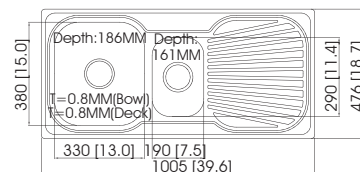

Sink Dimensions (mm) : 1000 × 500 × 204
 Bowl Dimensions (mm) : 980 × 480 × R10
 Thickness (mm) : 0.9 (20 gauge)
 Installation : top mount

EC-D125C

Sink Dimensions (mm) : 1268 × 468 × 197
 Bowl Dimensions (mm) : 1248 × 448 × R224
 Thickness (mm) : 0.8 (22 gauge)
 Installation : top mount

Accessories

CL06

CB-06

LSD01

EC-1021L

Sink Dimensions (mm) : 1000 × 500 × 194
 Bowl Dimensions (mm) : 980 × 480 × R10
 Thickness (mm) : 0.8 (22 gauge)
 Installation : top mount

Accessories

EC-S0039

Sink Dimensions (mm) : 1000 × 500 × 194
 Bowl Dimensions (mm) : 980 × 480 × R10
 Thickness (mm) : 0.8 (22 gauge)
 Installation : top mount

Accessories

EC-D121F

Sink Dimensions (mm) : 1005 × 476 × 186
 Bowl Dimensions (mm) : 985 × 456 × R10
 Thickness (mm) : 0.8 (22 gauge)
 Installation : top mount

Accessories

Wing

EC-32416L/R

Sink Dimensions (mm) : 1082 × 480 × 197
 Bowl Dimensions (mm) : 1058 × 456 × R15
 Thickness (mm) : 0.8 (22 gauge)
 Installation : top mount

Accessories

EC-DS122F

Sink Dimensions (mm) : 1100 × 480 × 186
 Bowl Dimensions (mm) : 1080 × 460 × R10
 Thickness (mm) : 0.8 (22 gauge)
 Installation : top mount