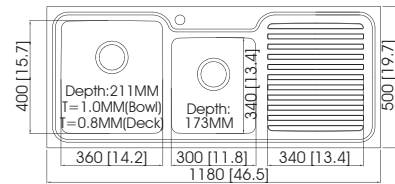

Accessories

Charming

EC-32906

Sink Dimensions (mm) : 885 × 510 × 224
 Bowl Dimensions (mm) : 810 × 405 × R25
 Thickness (mm) : 1.0 (20 gauge)
 Installation : top mount

Accessories

EC-31418L/R

Sink Dimensions (mm) : 840 × 480 × 213
 Bowl Dimensions (mm) : 816 × 456 × R15
 Thickness (mm) : 1.0 (20 gauge)
 Installation : top mount

Accessories

EC-32213

Sink Dimensions (mm) : 810 × 480 × 230
 Bowl Dimensions (mm) : 790 × 460 × R15
 Thickness (mm) : 1.0 (20 gauge)
 Installation : top mount

Accessories

Charming

EC-22102U

Sink Dimensions (mm) : 840 × 450 × 215
 Bowl Dimensions (mm) : 803 × 413 × R20
 Thickness (mm) : 1.0 (20 gauge)
 Installation : undermount

Accessories

EC-32419L/R

Sink Dimensions (mm) : 1180 × 500 × 211
 Bowl Dimensions (mm) : 1156 × 476 × R15
 Thickness (mm) : 1.0 (20 gauge)
 Installation : top mount

Accessories

EC-32214

Sink Dimensions (mm) : 960 × 480 × 230
 Bowl Dimensions (mm) : 940 × 460 × R15
 Thickness (mm) : 1.0 (20 gauge)
 Installation : top mount

Accessories

Charming

EC-32908

Sink Dimensions (mm) : 1160 × 540 × 210
Bowl Dimensions (mm) : 770 × 405 × R25
Thickness (mm) : 1.0 (20 gauge)
Installation : top mount

Diamond

Diamond

EC-41406

Sink Dimensions (mm) : 570 × 450 × 228
 Bowl Dimensions (mm) : 535 × 415 × R23
 Thickness (mm) : 1.2 (18 gauge)
 Installation : undermount