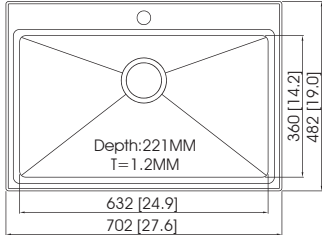

Blade

Blade

EC-21121

Sink Dimensions (mm) : 572 × 468 × 221
 Bowl Dimensions (mm) : 556 × 452
 Thickness (mm) : 1.2 (18 gauge)
 Installation : top mount

Accessories

EC-21122

Sink Dimensions (mm) : 702 × 482 × 221
 Bowl Dimensions (mm) : 686 × 466 × R15
 Thickness (mm) : 1.2 (18 gauge)
 Installation : top mount

Accessories

EC-22119

Sink Dimensions (mm) : 735 × 410 × 216
 Bowl Dimensions (mm) : 719 × 394 × R15
 Thickness (mm) : 1.2 (18 gauge)
 Installation : top mount

Accessories

Blade

EC-22120

Sink Dimensions (mm) : 785 × 430 × 221
 Bowl Dimensions (mm) : 769 × 414 × R15
 Thickness (mm) : 1.2 (18 gauge)
 Installation : top mount

Accessories

EC-22117

Sink Dimensions (mm) : 803 × 450 × 226
 Bowl Dimensions (mm) : 787 × 434 × R15
 Thickness (mm) : 1.2 (18 gauge)
 Installation : top mount

Accessories

Charming

Charming

EC-31903

Sink Dimensions (mm) : 860 × 510 × 214
 Bowl Dimensions (mm) : 425 × 383 × R15
 Thickness (mm) : 1.2 (18 gauge)
 Installation : top mount

Accessories

Charming

EC-32906

Sink Dimensions (mm) : 885 × 510 × 224
 Bowl Dimensions (mm) : 810 × 405 × R25
 Thickness (mm) : 1.0 (20 gauge)
 Installation : top mount

Accessories

EC-31418L/R

Sink Dimensions (mm) : 840 × 480 × 213
 Bowl Dimensions (mm) : 816 × 456 × R15
 Thickness (mm) : 1.0 (20 gauge)
 Installation : top mount