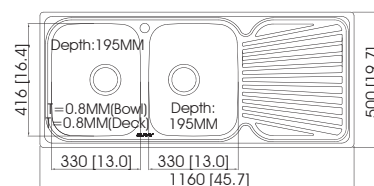

Accessories

CL06

CB-06

LSD01

EC-1021L

Sink Dimensions (mm) : 1000 × 500 × 194
 Bowl Dimensions (mm) : 980 × 480 × R10
 Thickness (mm) : 0.8 (22 gauge)
 Installation : top mount

Accessories

EC-S0039

Accessories

Wing

EC-32416L/R

Sink Dimensions (mm) : 1082 × 480 × 197
 Bowl Dimensions (mm) : 1058 × 456 × R15
 Thickness (mm) : 0.8 (22 gauge)
 Installation : top mount

Accessories

EC-DS122F

Sink Dimensions (mm) : 1100 × 480 × 186
 Bowl Dimensions (mm) : 1080 × 460 × R10
 Thickness (mm) : 0.8 (22 gauge)
 Installation : top mount

Accessories

EC-32417L/R

Sink Dimensions (mm) : 1160 × 480 × 198
 Bowl Dimensions (mm) : 1136 × 456 × R15
 Thickness (mm) : 0.8 (22 gauge)
 Installation : top mount

Accessories

EC-32408

Sink Dimensions (mm) : 1160 × 500 × 195
 Bowl Dimensions (mm) : 1140 × 480 × R10
 Thickness (mm) : 0.8 (22 gauge)
 Installation : top mount

Accessories

EC-32402

Sink Dimensions (mm) : 1160 × 500 × 195
 Bowl Dimensions (mm) : 1140 × 480 × R10
 Thickness (mm) : 0.8 (22 gauge)
 Installation : top mount

Accessories

	Model	Installation	Sink Dimensions LxW(mm)	Depth (mm)	Finish	Page
	EC-21121	top mount	572 x 468	221	Satin	4
	EC-21122	top mount	702 x 482	221	Satin	4
	EC-22119	top mount	735 x 410	216	Satin	4
	EC-22120	top mount	785 x 430	221	Satin	5
	EC-22117	top mount	803 x 450	226	Satin	5
	EC-31903	top mount	860 x 510	214	Satin	7
	EC-31904	top mount	860 x 510	223	Satin	7
	EC-32905	top mount	1000 x 510	213	Satin	7
	EC-32906	top mount	885 x 510	224	Satin	8
	EC-31418L/R	top mount	840 x 480	213	Satin	8
	EC-32213	top mount	810 x 480	230	Satin	8