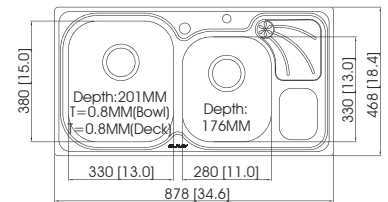

RBK911SW

Sink Dimensions (mm) : 910 × 560 × 203
 Bowl Dimensions (mm) : 890 × 540 × R10
 Thickness (mm) : 1.2 (18 gauge)
 Installation : top mount

EC-1051L/R

Sink Dimensions (mm) : 1000 × 510 × 206
 Bowl Dimensions (mm) : 980 × 490 × R10
 Thickness (mm) : 1.2 (18 gauge)
 Installation : top mount

Accessories

DT-04

CB-25

Multifunction

Multifunction

EC-32601

Sink Dimensions (mm) : 878 × 468 × 201
 Bowl Dimensions (mm) : 858 × 448 × R10
 Thickness (mm) : 0.8 (22 gauge)
 Installation : top mount

Accessories

EC-32401

Sink Dimensions (mm) : 960 × 485 × 201
 Bowl Dimensions (mm) : 940 × 467 × R20
 Thickness (mm) : 0.8 (22 gauge)
 Installation : top mount

Accessories

EC-32603

Sink Dimensions (mm) : 975 × 450 × 189
 Bowl Dimensions (mm) : refer to the template
 Thickness (mm) : 0.8 (22 gauge)
 Installation : top mount

Sink Dimensions (mm) : 680 x 450 x 196
 Bowl Dimensions (mm) : refer to the template
 Thickness (mm) : 0.8 (22 gauge)
 Installation : top mount

Accessories

EC-D112C

Sink Dimensions (mm) : 905 x 475 x 199
 Bowl Dimensions (mm) : 874 x 444 x R222
 Thickness (mm) : 0.8 (22 gauge)
 Installation : top mount