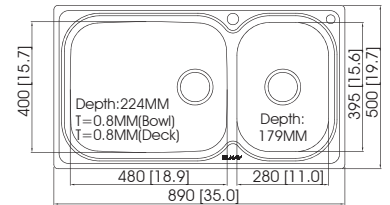

Accessories

CL03

CB-04

LSD01

EC-32705

Sink Dimensions (mm) : 815 × 455 × 226
 Bowl Dimensions (mm) : 790 × 430 × R25
 Thickness (mm) : 0.8 (22 gauge)
 Installation : top mount

Accessories

WB-09U

CB-13

LSD01

Classic

EC-32503

Sink Dimensions (mm) : 890 × 500 × 224
 Bowl Dimensions (mm) : 870 × 480 × R10
 Thickness (mm) : 0.8 (22 gauge)
 Installation : top mount

Accessories

CB-04

LSD01

EC-33403

Sink Dimensions (mm) : 1005 × 480 × 186
 Bowl Dimensions (mm) : 985 × 460 × R40
 Thickness (mm) : 0.8 (22 gauge)
 Installation : top mount

Accessories

CL03

LSD01

Crystal

CYT451S

Sink Dimensions (mm) : 457 × 406 × 197
 Bowl Dimensions (mm) : 435 × 381 × R89
 Thickness (mm) : 1.2 (18 gauge)
 Installation : undermount

CYT413S

Sink Dimensions (mm) : 419 × 292 × 173
 Bowl Dimensions (mm) : refer to the template
 Thickness (mm) : 1.2 (18 gauge)
 Installation : top mount / undermount

CYT412S

Sink Dimensions (mm) : Ø416 × 182
 Bowl Dimensions (mm) : Ø381
 Thickness (mm) : 1.2 (18 gauge)
 Installation : top mount / undermount