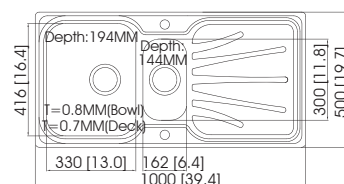

Accessories

CL05

Wing

EC-D114C

Sink Dimensions (mm) : 928 × 444 × 197
 Bowl Dimensions (mm) : 902 × 418 × R40
 Thickness (mm) : 0.8 (22 gauge)
 Installation : top mount

Accessories

CL03

EC-S0037

Sink Dimensions (mm) : 1000 × 500 × 204
 Bowl Dimensions (mm) : 980 × 480 × R10
 Thickness (mm) : 0.9 (20 gauge)
 Installation : top mount

EC-D125C

Sink Dimensions (mm) : 1268 × 468 × 197
 Bowl Dimensions (mm) : 1248 × 448 × R224
 Thickness (mm) : 0.8 (22 gauge)
 Installation : top mount

Accessories

CL06

CB-06

LSD01

EC-1021L

Sink Dimensions (mm) : 1000 × 500 × 194
 Bowl Dimensions (mm) : 980 × 480 × R10
 Thickness (mm) : 0.8 (22 gauge)
 Installation : top mount

Accessories

EC-S0039

Sink Dimensions (mm) : 1000 × 500 × 194
 Bowl Dimensions (mm) : 980 × 480 × R10
 Thickness (mm) : 0.8 (22 gauge)
 Installation : top mount

Accessories

EC-D121F

Sink Dimensions (mm) : 1005 × 476 × 186
 Bowl Dimensions (mm) : 985 × 456 × R10
 Thickness (mm) : 0.8 (22 gauge)
 Installation : top mount