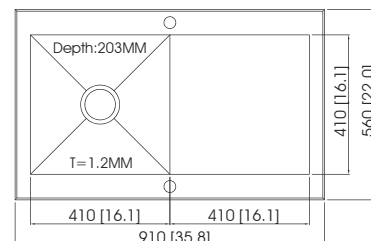

CYT413S

Sink Dimensions (mm) : 419 × 292 × 173
 Bowl Dimensions (mm) : refer to the template
 Thickness (mm) : 1.2 (18 gauge)
 Installation : top mount / undermount

CYT412S

Sink Dimensions (mm) : Ø416 × 182
 Bowl Dimensions (mm) : Ø381
 Thickness (mm) : 1.2 (18 gauge)
 Installation : top mount / undermount

CYT351S

Sink Dimensions (mm) : 359 × 359 × 171
 Bowl Dimensions (mm) : 330 × 330 × R76
 Thickness (mm) : 1.2 (18 gauge)
 Installation : undermount

Rubik

Rubik

RBK771S

Sink Dimensions (mm) : 776 × 506 × 201
 Bowl Dimensions (mm) : 756 × 486
 Thickness (mm) : 1.2 (18 gauge)
 Installation : top mount

Accessories

RBK681S

Sink Dimensions (mm) : 680 × 455 × 209
 Bowl Dimensions (mm) : 660 × 435
 Thickness (mm) : 1.2 (18 gauge)
 Installation : top mount

Accessories

RBK101DW

Sink Dimensions (mm) : 1000 × 560 × 203
 Bowl Dimensions (mm) : 980 × 540 × R10
 Thickness (mm) : 1.2 (18 gauge)
 Installation : top mount

RBK911SW

Sink Dimensions (mm) : 910 × 560 × 203
 Bowl Dimensions (mm) : 890 × 540 × R10
 Thickness (mm) : 1.2 (18 gauge)
 Installation : top mount

EC-1051L/R

Sink Dimensions (mm) : 1000 × 510 × 206
 Bowl Dimensions (mm) : 980 × 490 × R10
 Thickness (mm) : 1.2 (18 gauge)
 Installation : top mount