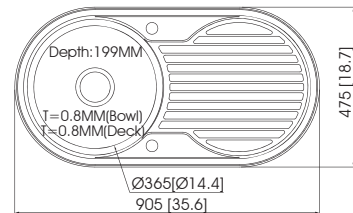

EC-32401

Sink Dimensions (mm) : 960 × 485 × 201
 Bowl Dimensions (mm) : 940 × 467 × R20
 Thickness (mm) : 0.8 (22 gauge)
 Installation : top mount

Accessories

EC-32603

Sink Dimensions (mm) : 975 × 450 × 189
 Bowl Dimensions (mm) : refer to the template
 Thickness (mm) : 0.8 (22 gauge)
 Installation : top mount

Accessories

Multifunction

MFC831D

Sink Dimensions (mm) : 830 × 490 × 217
 Bowl Dimensions (mm) : 810 × 470 × R25
 Thickness (mm) : 0.8 (22 gauge)
 Installation : top mount

Accessories

Wing

Wing

EC-D115B

Sink Dimensions (mm) : 680 x 450 x 196
 Bowl Dimensions (mm) : refer to the template
 Thickness (mm) : 0.8 (22 gauge)
 Installation : top mount

Accessories

EC-D112C

Sink Dimensions (mm) : 905 x 475 x 199
 Bowl Dimensions (mm) : 874 x 444 x R222
 Thickness (mm) : 0.8 (22 gauge)
 Installation : top mount

Accessories

EC-31415L/R

Sink Dimensions (mm) : 780 x 480 x 198
 Bowl Dimensions (mm) : 756 x 456 x R15
 Thickness (mm) : 0.8 (22 gauge)
 Installation : top mount

Accessories

EC-32406

Sink Dimensions (mm) : 798 × 498 × 195
 Bowl Dimensions (mm) : 778 × 478 × R10
 Thickness (mm) : 0.8 (22 gauge)
 Installation : top mount