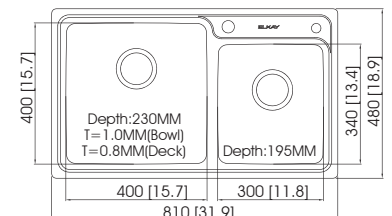

Accessories

EC-31904

Sink Dimensions (mm) : 860 × 510 × 223
 Bowl Dimensions (mm) : 405 × 405 × R25
 Thickness (mm) : 1.0 (20 gauge)
 Installation : top mount

Accessories

EC-32905

Sink Dimensions (mm) : 1000 × 510 × 213
 Bowl Dimensions (mm) : 655 × 383 × R15
 Thickness (mm) : 1.2 (18 gauge)
 Installation : top mount

Accessories

Charming

EC-32906

Sink Dimensions (mm) : 885 × 510 × 224
 Bowl Dimensions (mm) : 810 × 405 × R25
 Thickness (mm) : 1.0 (20 gauge)
 Installation : top mount

Accessories

EC-31418L/R

Sink Dimensions (mm) : 840 × 480 × 213
 Bowl Dimensions (mm) : 816 × 456 × R15
 Thickness (mm) : 1.0 (20 gauge)
 Installation : top mount

Accessories

EC-32213

Sink Dimensions (mm) : 810 × 480 × 230
 Bowl Dimensions (mm) : 790 × 460 × R15
 Thickness (mm) : 1.0 (20 gauge)
 Installation : top mount

Accessories

Charming

EC-22102U

Sink Dimensions (mm) : 840 × 450 × 215
 Bowl Dimensions (mm) : 803 × 413 × R20
 Thickness (mm) : 1.0 (20 gauge)
 Installation : undermount

Accessories

Charming

EC-32908

Sink Dimensions (mm) : 1160 × 540 × 210
Bowl Dimensions (mm) : 770 × 405 × R25
Thickness (mm) : 1.0 (20 gauge)
Installation : top mount

Diamond

Diamond

EC-41406

Sink Dimensions (mm) : 570 × 450 × 228
 Bowl Dimensions (mm) : 535 × 415 × R23
 Thickness (mm) : 1.2 (18 gauge)
 Installation : undermount