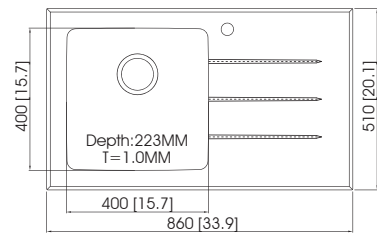

Accessories

EC-22117

Sink Dimensions (mm) : 803 × 450 × 226
 Bowl Dimensions (mm) : 787 × 434 × R15
 Thickness (mm) : 1.2 (18 gauge)
 Installation : top mount

Accessories

Charming

Charming

EC-31903

Sink Dimensions (mm) : 860 × 510 × 214
 Bowl Dimensions (mm) : 425 × 383 × R15
 Thickness (mm) : 1.2 (18 gauge)
 Installation : top mount

Accessories

EC-31904

Sink Dimensions (mm) : 860 × 510 × 223
 Bowl Dimensions (mm) : 405 × 405 × R25
 Thickness (mm) : 1.0 (20 gauge)
 Installation : top mount

Accessories

EC-32905

Sink Dimensions (mm) : 1000 × 510 × 213
 Bowl Dimensions (mm) : 655 × 383 × R15
 Thickness (mm) : 1.2 (18 gauge)
 Installation : top mount

Accessories

Charming

EC-32906

Sink Dimensions (mm) : 885 × 510 × 224
 Bowl Dimensions (mm) : 810 × 405 × R25
 Thickness (mm) : 1.0 (20 gauge)
 Installation : top mount

Accessories

EC-31418L/R

Sink Dimensions (mm) : 840 × 480 × 213
 Bowl Dimensions (mm) : 816 × 456 × R15
 Thickness (mm) : 1.0 (20 gauge)
 Installation : top mount

Accessories

EC-32213

Sink Dimensions (mm) : 810 × 480 × 230
 Bowl Dimensions (mm) : 790 × 460 × R15
 Thickness (mm) : 1.0 (20 gauge)
 Installation : top mount

Accessories

Charming

EC-22102U

Sink Dimensions (mm) : 840 × 450 × 215
 Bowl Dimensions (mm) : 803 × 413 × R20
 Thickness (mm) : 1.0 (20 gauge)
 Installation : undermount