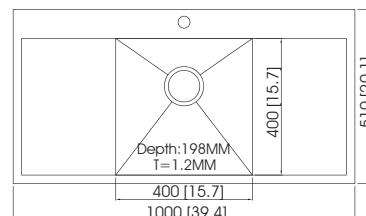

Accessories

Charming

EC-32908

Sink Dimensions (mm) : 1160 × 540 × 210
Bowl Dimensions (mm) : 770 × 405 × R25
Thickness (mm) : 1.0 (20 gauge)
Installation : top mount

Diamond

Diamond

EC-41406

Sink Dimensions (mm) : 570 × 450 × 228
 Bowl Dimensions (mm) : 535 × 415 × R23
 Thickness (mm) : 1.2 (18 gauge)
 Installation : undermount

Accessories

EC-21105

Sink Dimensions (mm) : 670 × 485 × 228
 Bowl Dimensions (mm) : 648 × 463
 Thickness (mm) : 1.2 (18 gauge)
 Installation : top mount / undermount

Accessories

EC-21116

Sink Dimensions (mm) : 860 × 530 × 220
 Bowl Dimensions (mm) : 840 × 510 × R10
 Thickness (mm) : 1.2 (18 gauge)
 Installation : top mount

Accessories

Diamond

EC-21110

Sink Dimensions (mm) : 1000 × 510 × 198
 Bowl Dimensions (mm) : 975 × 485 × R10
 Thickness (mm) : 1.2 (18 gauge)
 Installation : top mount

Accessories

EC-21111

Sink Dimensions (mm) : 1000 × 510 × 198
 Bowl Dimensions (mm) : 975 × 485 × R10
 Thickness (mm) : 1.2 (18 gauge)
 Installation : top mount

Accessories

EC-21112

Sink Dimensions (mm) : 860 × 500 × 249
 Bowl Dimensions (mm) : 835 × 475 × R10
 Thickness (mm) : 1.2 (18 gauge)
 Installation : top mount

Accessories

Diamond

EC-21114

Sink Dimensions (mm) : 1105 x 464 x 260
 Bowl Dimensions (mm) : 1075 x 424 x R10
 Thickness (mm) : 1.2 (18 gauge)
 Installation : top mount / undermount