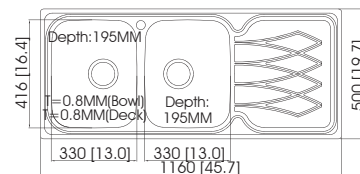

Sink Dimensions (mm) : 1000 × 500 × 194
 Bowl Dimensions (mm) : 980 × 480 × R10
 Thickness (mm) : 0.8 (22 gauge)
 Installation : top mount

Accessories

EC-D121F

Sink Dimensions (mm) : 1005 × 476 × 186
 Bowl Dimensions (mm) : 985 × 456 × R10
 Thickness (mm) : 0.8 (22 gauge)
 Installation : top mount

Accessories

Wing

EC-32416L/R

Sink Dimensions (mm) : 1082 × 480 × 197
 Bowl Dimensions (mm) : 1058 × 456 × R15
 Thickness (mm) : 0.8 (22 gauge)
 Installation : top mount

Accessories

EC-DS122F

Sink Dimensions (mm) : 1100 × 480 × 186
 Bowl Dimensions (mm) : 1080 × 460 × R10
 Thickness (mm) : 0.8 (22 gauge)
 Installation : top mount

Accessories

EC-32417L/R

Sink Dimensions (mm) : 1160 × 480 × 198
 Bowl Dimensions (mm) : 1136 × 456 × R15
 Thickness (mm) : 0.8 (22 gauge)
 Installation : top mount

Accessories

EC-32408

Sink Dimensions (mm) : 1160 × 500 × 195
 Bowl Dimensions (mm) : 1140 × 480 × R10
 Thickness (mm) : 0.8 (22 gauge)
 Installation : top mount

Accessories

EC-32402

Sink Dimensions (mm) : 1160 × 500 × 195
 Bowl Dimensions (mm) : 1140 × 480 × R10
 Thickness (mm) : 0.8 (22 gauge)
 Installation : top mount

Accessories

	Model	Installation	Sink Dimensions LxW(mm)	Depth (mm)	Finish	Page
	EC-21121	top mount	572 x 468	221	Satin	4
	EC-21122	top mount	702 x 482	221	Satin	4
	EC-22119	top mount	735 x 410	216	Satin	4
	EC-22120	top mount	785 x 430	221	Satin	5
	EC-22117	top mount	803 x 450	226	Satin	5
	EC-31903	top mount	860 x 510	214	Satin	7
	EC-31904	top mount	860 x 510	223	Satin	7
	EC-32905	top mount	1000 x 510	213	Satin	7
	EC-32906	top mount	885 x 510	224	Satin	8
	EC-31418L/R	top mount	840 x 480	213	Satin	8
	EC-32213	top mount	810 x 480	230	Satin	8