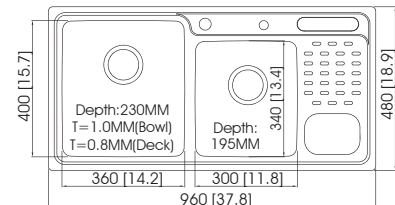

Accessories

Charming

EC-32906

Sink Dimensions (mm) : 885 × 510 × 224
 Bowl Dimensions (mm) : 810 × 405 × R25
 Thickness (mm) : 1.0 (20 gauge)
 Installation : top mount

Accessories

EC-31418L/R

Sink Dimensions (mm) : 840 × 480 × 213
 Bowl Dimensions (mm) : 816 × 456 × R15
 Thickness (mm) : 1.0 (20 gauge)
 Installation : top mount

Accessories

EC-32213

Sink Dimensions (mm) : 810 × 480 × 230
 Bowl Dimensions (mm) : 790 × 460 × R15
 Thickness (mm) : 1.0 (20 gauge)
 Installation : top mount

Accessories

Charming

EC-22102U

Sink Dimensions (mm) : 840 × 450 × 215
 Bowl Dimensions (mm) : 803 × 413 × R20
 Thickness (mm) : 1.0 (20 gauge)
 Installation : undermount

Accessories

EC-32419L/R

Sink Dimensions (mm) : 1180 × 500 × 211
 Bowl Dimensions (mm) : 1156 × 476 × R15
 Thickness (mm) : 1.0 (20 gauge)
 Installation : top mount

Accessories

EC-32214

Sink Dimensions (mm) : 960 × 480 × 230
 Bowl Dimensions (mm) : 940 × 460 × R15
 Thickness (mm) : 1.0 (20 gauge)
 Installation : top mount

Accessories

Charming

EC-32908

Sink Dimensions (mm) : 1160 × 540 × 210
Bowl Dimensions (mm) : 770 × 405 × R25
Thickness (mm) : 1.0 (20 gauge)
Installation : top mount

Diamond

Diamond

EC-41406

Sink Dimensions (mm) : 570 × 450 × 228
 Bowl Dimensions (mm) : 535 × 415 × R23
 Thickness (mm) : 1.2 (18 gauge)
 Installation : undermount