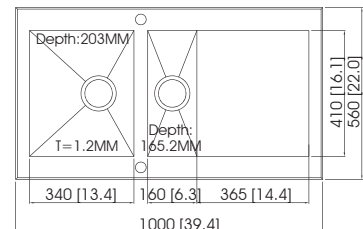

CYT413S

Sink Dimensions (mm) : 419 × 292 × 173
 Bowl Dimensions (mm) : refer to the template
 Thickness (mm) : 1.2 (18 gauge)
 Installation : top mount / undermount

CYT412S

Sink Dimensions (mm) : Ø416 × 182
 Bowl Dimensions (mm) : Ø381
 Thickness (mm) : 1.2 (18 gauge)
 Installation : top mount / undermount

CYT351S

Sink Dimensions (mm) : 359 × 359 × 171
 Bowl Dimensions (mm) : 330 × 330 × R76
 Thickness (mm) : 1.2 (18 gauge)
 Installation : undermount

Rubik

Rubik

RBK771S

Sink Dimensions (mm) : 776 × 506 × 201
 Bowl Dimensions (mm) : 756 × 486
 Thickness (mm) : 1.2 (18 gauge)
 Installation : top mount

Accessories

RBK681S

Sink Dimensions (mm) : 680 × 455 × 209
 Bowl Dimensions (mm) : 660 × 435
 Thickness (mm) : 1.2 (18 gauge)
 Installation : top mount

Accessories

RBK101DW

Sink Dimensions (mm) : 1000 × 560 × 203
 Bowl Dimensions (mm) : 980 × 540 × R10
 Thickness (mm) : 1.2 (18 gauge)
 Installation : top mount

RBK911SW

Sink Dimensions (mm) : 910 × 560 × 203
 Bowl Dimensions (mm) : 890 × 540 × R10
 Thickness (mm) : 1.2 (18 gauge)
 Installation : top mount

EC-1051L/R

Sink Dimensions (mm) : 1000 × 510 × 206
 Bowl Dimensions (mm) : 980 × 490 × R10
 Thickness (mm) : 1.2 (18 gauge)
 Installation : top mount