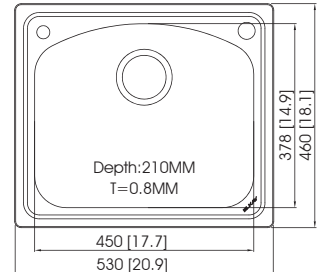

Accessories

EC-32205

Sink Dimensions (mm) : 900 × 480 × 218
 Bowl Dimensions (mm) : 880 × 460 × R10
 Thickness (mm) : 0.9 (20 gauge)
 Installation : top mount

Accessories

EC-32211

Sink Dimensions (mm) : 900 × 900 × 220
 Bowl Dimensions (mm) : refer to the template
 Thickness (mm) : 0.8 (22 gauge)
 Installation : top mount

Accessories

Q

EC-41413

Sink Dimensions (mm) : 465 × 430 × 200
Bowl Dimensions (mm) : 445 × 410 × R25
Thickness (mm) : 0.8 (22 gauge)
Installation : top mount

Accessories

CL03

EC-41415

Sink Dimensions (mm) : 500 × 430 × 200
Bowl Dimensions (mm) : 480 × 410 × R25
Thickness (mm) : 0.8 (22 gauge)
Installation : top mount

Accessories

CL03

EC-H2120

Sink Dimensions (mm) : 500 × 460 × 200
Bowl Dimensions (mm) : 464 × 424 × R17
Thickness (mm) : 0.8 (22 gauge)
Installation : top mount

EC-41411

Sink Dimensions (mm) : 530 × 460 × 210
Bowl Dimensions (mm) : 508 × 436 × R20
Thickness (mm) : 0.8 (22 gauge)
Installation : top mount

EC-41414

Sink Dimensions (mm) : 595 × 470 × 200
Bowl Dimensions (mm) : 480 × 410 × R25
Thickness (mm) : 0.8 (22 gauge)
Installation : undermount

EC-41412

Sink Dimensions (mm) : 612 × 460 × 220
Bowl Dimensions (mm) : 588 × 436 × R20
Thickness (mm) : 0.8 (22 gauge)
Installation : top mount