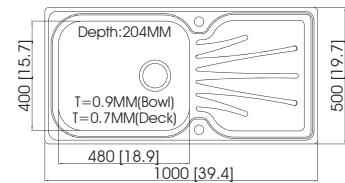

Accessories

EC-31415L/R

Sink Dimensions (mm) : 780 x 480 x 198
 Bowl Dimensions (mm) : 756 x 456 x R15
 Thickness (mm) : 0.8 (22 gauge)
 Installation : top mount

Accessories

EC-32406

Sink Dimensions (mm) : 798 × 498 × 195
 Bowl Dimensions (mm) : 778 × 478 × R10
 Thickness (mm) : 0.8 (22 gauge)
 Installation : top mount

Accessories

CL03

EC-32407

Sink Dimensions (mm) : 800 × 500 × 195
 Bowl Dimensions (mm) : 778 × 478 × R10
 Thickness (mm) : 0.8 (22 gauge)
 Installation : top mount

Accessories

CL03

EC-41201

Sink Dimensions (mm) : 805 × 450 × 192
 Bowl Dimensions (mm) : refer to the template
 Thickness (mm) : 0.8 (22 gauge)
 Installation : top mount

Accessories

CL05

Wing

EC-D114C

Sink Dimensions (mm) : 928 × 444 × 197
 Bowl Dimensions (mm) : 902 × 418 × R40
 Thickness (mm) : 0.8 (22 gauge)
 Installation : top mount

Accessories

CL03

EC-S0037

Sink Dimensions (mm) : 1000 × 500 × 204
 Bowl Dimensions (mm) : 980 × 480 × R10
 Thickness (mm) : 0.9 (20 gauge)
 Installation : top mount

EC-D125C

Sink Dimensions (mm) : 1268 × 468 × 197
 Bowl Dimensions (mm) : 1248 × 448 × R224
 Thickness (mm) : 0.8 (22 gauge)
 Installation : top mount