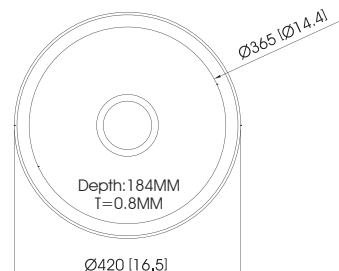

EC-31103

Sink Dimensions (mm) : $597 \times 463 \times 210$
 Bowl Dimensions (mm) : $543 \times 415 \times R83$
 Thickness (mm) : 1.2 (18 gauge)
 Installation : undermount

Mono

EC-31301

Sink Dimensions (mm) : 775 × 464 × 210
Bowl Dimensions (mm) : 755 × 424 × R60
Thickness (mm) : 1.0 (20 gauge)
Installation : undermount

Waltz

EC-41301

Sink Dimensions (mm) : $\varnothing 405 \times 184$
 Bowl Dimensions (mm) : $\varnothing 385$
 Thickness (mm) : 0.8 (22 gauge)
 Installation : undermount

Accessories

CL06

EC-41302

Sink Dimensions (mm) : $\varnothing 420 \times 184$
 Bowl Dimensions (mm) : $\varnothing 390$
 Thickness (mm) : 0.8 (22 gauge)
 Installation : undermount

Accessories

CL06

EC-41303

Sink Dimensions (mm) : $500 \times 443 \times 189$
 Bowl Dimensions (mm) : refer to the template
 Thickness (mm) : 0.8 (22 gauge)
 Installation : top mount

Accessories

CL06

Waltz

EC-31708

Sink Dimensions (mm) : 800 × 500 × 215
 Bowl Dimensions (mm) : 774 × 474 × R50
 Thickness (mm) : 0.9 (20 gauge)
 Installation : top mount

Accessories

EC-31702

Sink Dimensions (mm) : 800 × 500 × 219
 Bowl Dimensions (mm) : 774 × 474 × R50
 Thickness (mm) : 0.9 (20 gauge)
 Installation : top mount