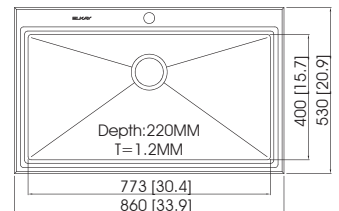

Accessories

EC-32419L/R

Sink Dimensions (mm) : 1180 × 500 × 211
 Bowl Dimensions (mm) : 1156 × 476 × R15
 Thickness (mm) : 1.0 (20 gauge)
 Installation : top mount

Accessories

EC-32214

Sink Dimensions (mm) : 960 × 480 × 230
 Bowl Dimensions (mm) : 940 × 460 × R15
 Thickness (mm) : 1.0 (20 gauge)
 Installation : top mount

Accessories

Charming

EC-32908

Sink Dimensions (mm) : 1160 × 540 × 210
Bowl Dimensions (mm) : 770 × 405 × R25
Thickness (mm) : 1.0 (20 gauge)
Installation : top mount

Diamond

Diamond

EC-41406

Sink Dimensions (mm) : 570 × 450 × 228
 Bowl Dimensions (mm) : 535 × 415 × R23
 Thickness (mm) : 1.2 (18 gauge)
 Installation : undermount

Accessories

EC-21105

Sink Dimensions (mm) : 670 × 485 × 228
 Bowl Dimensions (mm) : 648 × 463
 Thickness (mm) : 1.2 (18 gauge)
 Installation : top mount / undermount

Accessories

EC-21116

Sink Dimensions (mm) : 860 × 530 × 220
 Bowl Dimensions (mm) : 840 × 510 × R10
 Thickness (mm) : 1.2 (18 gauge)
 Installation : top mount

Accessories

Diamond

EC-21110

Sink Dimensions (mm) : 1000 × 510 × 198
 Bowl Dimensions (mm) : 975 × 485 × R10
 Thickness (mm) : 1.2 (18 gauge)
 Installation : top mount

Accessories

EC-21111

Sink Dimensions (mm) : 1000 × 510 × 198
 Bowl Dimensions (mm) : 975 × 485 × R10
 Thickness (mm) : 1.2 (18 gauge)
 Installation : top mount