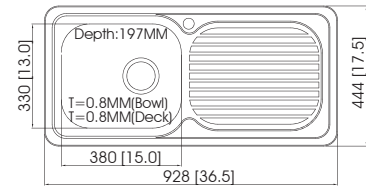

Accessories

EC-31415L/R

Sink Dimensions (mm) : 780 x 480 x 198
 Bowl Dimensions (mm) : 756 x 456 x R15
 Thickness (mm) : 0.8 (22 gauge)
 Installation : top mount

Accessories

EC-32406

Sink Dimensions (mm) : 798 × 498 × 195
 Bowl Dimensions (mm) : 778 × 478 × R10
 Thickness (mm) : 0.8 (22 gauge)
 Installation : top mount

Accessories

CL03

EC-32407

Sink Dimensions (mm) : 800 × 500 × 195
 Bowl Dimensions (mm) : 778 × 478 × R10
 Thickness (mm) : 0.8 (22 gauge)
 Installation : top mount

Accessories

CL03

EC-41201

Sink Dimensions (mm) : 805 × 450 × 192
 Bowl Dimensions (mm) : refer to the template
 Thickness (mm) : 0.8 (22 gauge)
 Installation : top mount

Accessories

CL05

Wing

EC-D114C

Sink Dimensions (mm) : 928 × 444 × 197
 Bowl Dimensions (mm) : 902 × 418 × R40
 Thickness (mm) : 0.8 (22 gauge)
 Installation : top mount

Accessories

CL03

EC-S0037

Sink Dimensions (mm) : 1000 × 500 × 204
 Bowl Dimensions (mm) : 980 × 480 × R10
 Thickness (mm) : 0.9 (20 gauge)
 Installation : top mount

EC-D125C

Sink Dimensions (mm) : 1268 × 468 × 197
 Bowl Dimensions (mm) : 1248 × 448 × R224
 Thickness (mm) : 0.8 (22 gauge)
 Installation : top mount