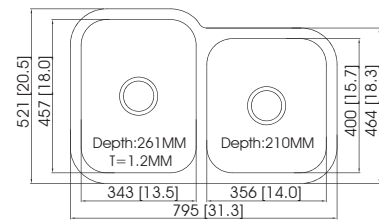

EC-D019C

Sink Dimensions (mm) : 640 × 480 × 250
 Bowl Dimensions (mm) : 611 × 451 × R60
 Thickness (mm) : 0.9 (20 gauge)
 Installation : top mount

EC-42103

Sink Dimensions (mm) : 685 × 420 × 172
 Bowl Dimensions (mm) : 665 × 400 × R40
 Thickness (mm) : 0.8 (22 gauge)
 Installation : top mount

Accessories

LSD01

EC-52107

Sink Dimensions (mm) : 770 × 440 × 201
 Bowl Dimensions (mm) : 748 × 416 × R20
 Thickness (mm) : 0.8 (22 gauge)
 Installation : top mount

Accessories

WB-14

CB-31

LSD01

EC-52103U

Sink Dimensions (mm) : 780 × 450 × 205
Bowl Dimensions (mm) : 760 × 430 × R18
Thickness (mm) : 0.8 (22 gauge)
Installation : top mount

Accessories

Stunning

Stunning

EC-32106L/R

Sink Dimensions (mm) : 794 × 508 × 210
 Bowl Dimensions (mm) : refer to the template
 Thickness (mm) : 1.2 (18 gauge)
 Installation : undermount

EC-32101L/R

Sink Dimensions (mm) : 795 × 521 × 261
 Bowl Dimensions (mm) : refer to the template
 Thickness (mm) : 1.2 (18 gauge)
 Installation : undermount

EC-32105

Sink Dimensions (mm) : 807 × 464 × 210
 Bowl Dimensions (mm) : 758 × 415 × R83
 Thickness (mm) : 1.2 (18 gauge)
 Installation : undermount