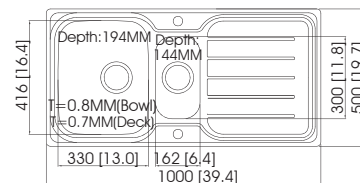

Accessories

CL05

Wing

EC-D114C

Sink Dimensions (mm) : 928 × 444 × 197
 Bowl Dimensions (mm) : 902 × 418 × R40
 Thickness (mm) : 0.8 (22 gauge)
 Installation : top mount

Accessories

CL03

EC-S0037

Sink Dimensions (mm) : 1000 × 500 × 204
 Bowl Dimensions (mm) : 980 × 480 × R10
 Thickness (mm) : 0.9 (20 gauge)
 Installation : top mount

EC-D125C

Sink Dimensions (mm) : 1268 × 468 × 197
 Bowl Dimensions (mm) : 1248 × 448 × R224
 Thickness (mm) : 0.8 (22 gauge)
 Installation : top mount

Accessories

CL06

CB-06

LSD01

EC-1021L

Sink Dimensions (mm) : 1000 × 500 × 194
 Bowl Dimensions (mm) : 980 × 480 × R10
 Thickness (mm) : 0.8 (22 gauge)
 Installation : top mount

Accessories

EC-S0039

Sink Dimensions (mm) : 1000 × 500 × 194
 Bowl Dimensions (mm) : 980 × 480 × R10
 Thickness (mm) : 0.8 (22 gauge)
 Installation : top mount

Accessories

EC-D121F

Sink Dimensions (mm) : 1005 × 476 × 186
 Bowl Dimensions (mm) : 985 × 456 × R10
 Thickness (mm) : 0.8 (22 gauge)
 Installation : top mount