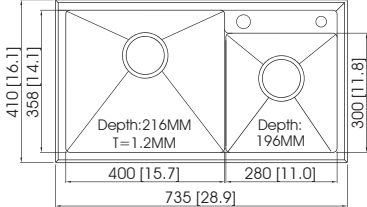

Blade

Blade

EC-21121

Sink Dimensions (mm) : 572 × 468 × 221
 Bowl Dimensions (mm) : 556 × 452
 Thickness (mm) : 1.2 (18 gauge)
 Installation : top mount

Accessories

EC-21122

Sink Dimensions (mm) : 702 × 482 × 221
 Bowl Dimensions (mm) : 686 × 466 × R15
 Thickness (mm) : 1.2 (18 gauge)
 Installation : top mount

Accessories

EC-22119

Sink Dimensions (mm) : 735 × 410 × 216
 Bowl Dimensions (mm) : 719 × 394 × R15
 Thickness (mm) : 1.2 (18 gauge)
 Installation : top mount

Accessories

Blade

EC-22120

Sink Dimensions (mm) : 785 × 430 × 221
 Bowl Dimensions (mm) : 769 × 414 × R15
 Thickness (mm) : 1.2 (18 gauge)
 Installation : top mount

Accessories

EC-22117

Sink Dimensions (mm) : 803 × 450 × 226
 Bowl Dimensions (mm) : 787 × 434 × R15
 Thickness (mm) : 1.2 (18 gauge)
 Installation : top mount

Accessories

Charming

Charming

EC-31903

Sink Dimensions (mm) : 860 × 510 × 214
 Bowl Dimensions (mm) : 425 × 383 × R15
 Thickness (mm) : 1.2 (18 gauge)
 Installation : top mount

EC-32101L/R

Sink Dimensions (mm) : 795 × 521 × 261
 Bowl Dimensions (mm) : refer to the template
 Thickness (mm) : 1.2 (18 gauge)
 Installation : undermount

EC-32105

Sink Dimensions (mm) : 807 × 464 × 210
 Bowl Dimensions (mm) : 758 × 415 × R83
 Thickness (mm) : 1.2 (18 gauge)
 Installation : undermount