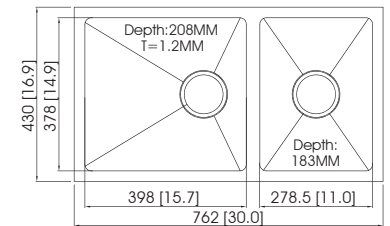

Accessories

Charming

EC-32908

Sink Dimensions (mm) : 1160 × 540 × 210
Bowl Dimensions (mm) : 770 × 405 × R25
Thickness (mm) : 1.0 (20 gauge)
Installation : top mount

Diamond

Diamond

EC-41406

Sink Dimensions (mm) : 570 × 450 × 228
 Bowl Dimensions (mm) : 535 × 415 × R23
 Thickness (mm) : 1.2 (18 gauge)
 Installation : undermount

Accessories

Diamond

EC-21110

Sink Dimensions (mm) : 1000 × 510 × 198
 Bowl Dimensions (mm) : 975 × 485 × R10
 Thickness (mm) : 1.2 (18 gauge)
 Installation : top mount

Accessories

EC-21111

Sink Dimensions (mm) : 1000 × 510 × 198
 Bowl Dimensions (mm) : 975 × 485 × R10
 Thickness (mm) : 1.2 (18 gauge)
 Installation : top mount

Accessories

EC-21112

Sink Dimensions (mm) : 860 × 500 × 249
 Bowl Dimensions (mm) : 835 × 475 × R10
 Thickness (mm) : 1.2 (18 gauge)
 Installation : top mount

Accessories

Diamond

EC-21114

Sink Dimensions (mm) : 1105 x 464 x 260
 Bowl Dimensions (mm) : 1075 x 424 x R10
 Thickness (mm) : 1.2 (18 gauge)
 Installation : top mount / undermount

Accessories

EC-22103

Sink Dimensions (mm) : 762 x 430 x 208
 Bowl Dimensions (mm) : 725 x 393 x R23
 Thickness (mm) : 1.2 (18 gauge)
 Installation : undermount

Accessories

EC-22104

Sink Dimensions (mm) : 819 x 457 x 237
 Bowl Dimensions (mm) : 789 x 427 x R17
 Thickness (mm) : 1.2 (18 gauge)
 Installation : undermount