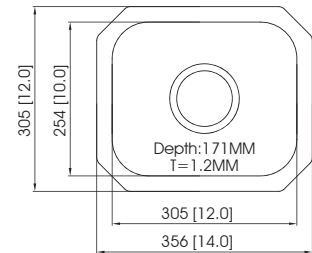

EC-33403

Sink Dimensions (mm) : 1005 × 480 × 186
 Bowl Dimensions (mm) : 985 × 460 × R40
 Thickness (mm) : 0.8 (22 gauge)
 Installation : top mount

Accessories

CL03

LSD01

Crystal

CYT451S

Sink Dimensions (mm) : 457 × 406 × 197
 Bowl Dimensions (mm) : 435 × 381 × R89
 Thickness (mm) : 1.2 (18 gauge)
 Installation : undermount

CYT413S

Sink Dimensions (mm) : 419 × 292 × 173
 Bowl Dimensions (mm) : refer to the template
 Thickness (mm) : 1.2 (18 gauge)
 Installation : top mount / undermount

CYT412S

Sink Dimensions (mm) : Ø416 × 182
 Bowl Dimensions (mm) : Ø381
 Thickness (mm) : 1.2 (18 gauge)
 Installation : top mount / undermount

Crystal

CYT411S

Sink Dimensions (mm) : Ø416 × 186
 Bowl Dimensions (mm) : Ø381
 Thickness (mm) : 1.2 (18 gauge)
 Installation : top mount / undermount

CYT352S

Sink Dimensions (mm) : 356 × 305 × 171
 Bowl Dimensions (mm) : 330 × 279 × R76
 Thickness (mm) : 1.2 (18 gauge)
 Installation : undermount

CYT351S

Sink Dimensions (mm) : 359 × 359 × 171
 Bowl Dimensions (mm) : 330 × 330 × R76
 Thickness (mm) : 1.2 (18 gauge)
 Installation : undermount

Rubik

Rubik

RBK771S

Sink Dimensions (mm) : 776 × 506 × 201
 Bowl Dimensions (mm) : 756 × 486
 Thickness (mm) : 1.2 (18 gauge)
 Installation : top mount