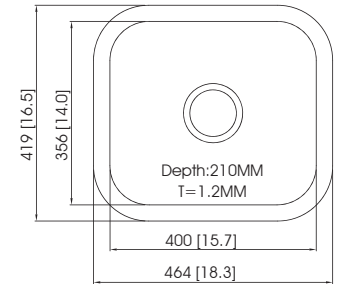

Accessories

EC-22103

Sink Dimensions (mm) : 762 x 430 x 208
 Bowl Dimensions (mm) : 725 x 393 x R23
 Thickness (mm) : 1.2 (18 gauge)
 Installation : undermount

Accessories

EC-22104

Sink Dimensions (mm) : 819 x 457 x 237
 Bowl Dimensions (mm) : 789 x 427 x R17
 Thickness (mm) : 1.2 (18 gauge)
 Installation : undermount

Accessories

Diamond

EC-22106

Sink Dimensions (mm) : 815 × 440 × 238
 Bowl Dimensions (mm) : 787 × 412
 Thickness (mm) : 1.2 (18 gauge)
 Installation : top mount / undermount

Accessories

EC-22107

Sink Dimensions (mm) : 840 × 490 × 223
 Bowl Dimensions (mm) : 820 × 470 × R10
 Thickness (mm) : 1.2 (18 gauge)
 Installation : top mount

Accessories

Mono

Mono

EC-31102

Sink Dimensions (mm) : $\varnothing 365 \times 158$
 Bowl Dimensions (mm) : $\varnothing 320$
 Thickness (mm) : 1.2 (18 gauge)
 Installation : undermount

EC-31104

Sink Dimensions (mm) : $464 \times 419 \times 210$
 Bowl Dimensions (mm) : $415 \times 371 \times R83$
 Thickness (mm) : 1.2 (18 gauge)
 Installation : undermount

EC-31103

Sink Dimensions (mm) : $597 \times 463 \times 210$
 Bowl Dimensions (mm) : $543 \times 415 \times R83$
 Thickness (mm) : 1.2 (18 gauge)
 Installation : undermount

Mono

EC-31301

Sink Dimensions (mm) : 775 × 464 × 210
Bowl Dimensions (mm) : 755 × 424 × R60
Thickness (mm) : 1.0 (20 gauge)
Installation : undermount