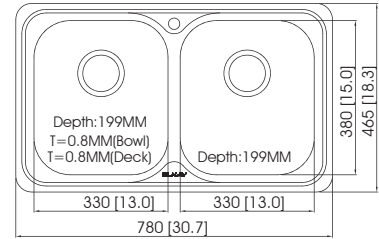

EC-52103U

Sink Dimensions (mm) : 780 × 450 × 205
Bowl Dimensions (mm) : 760 × 430 × R18
Thickness (mm) : 0.8 (22 gauge)
Installation : top mount

Accessories

Stunning

Stunning

EC-32106L/R

Sink Dimensions (mm) : 794 × 508 × 210
 Bowl Dimensions (mm) : refer to the template
 Thickness (mm) : 1.2 (18 gauge)
 Installation : undermount

EC-32101L/R

Sink Dimensions (mm) : 795 × 521 × 261
 Bowl Dimensions (mm) : refer to the template
 Thickness (mm) : 1.2 (18 gauge)
 Installation : undermount

EC-32105

Sink Dimensions (mm) : 807 × 464 × 210
 Bowl Dimensions (mm) : 758 × 415 × R83
 Thickness (mm) : 1.2 (18 gauge)
 Installation : undermount

Classic

Classic

EC-42105

Sink Dimensions (mm) : 780 × 465 × 199
 Bowl Dimensions (mm) : 760 × 445 × R40
 Thickness (mm) : 0.8 (22 gauge)
 Installation : top mount

Accessories

CL03

EC-32707

Sink Dimensions (mm) : 797 × 485 × 214
 Bowl Dimensions (mm) : 778 × 465 × R10
 Thickness (mm) : 0.8 (22 gauge)
 Installation : top mount

Accessories

CL03

CB-04

LSD01

EC-32705

Sink Dimensions (mm) : 815 × 455 × 226
 Bowl Dimensions (mm) : 790 × 430 × R25
 Thickness (mm) : 0.8 (22 gauge)
 Installation : top mount

Accessories

WB-09U