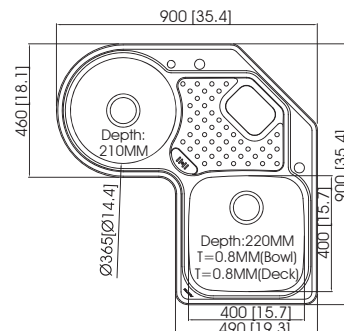

Sink Dimensions (mm) : 800 × 500 × 215
 Bowl Dimensions (mm) : 774 × 474 × R50
 Thickness (mm) : 0.9 (20 gauge)
 Installation : top mount

Accessories

EC-31702

Sink Dimensions (mm) : 800 × 500 × 219
 Bowl Dimensions (mm) : 774 × 474 × R50
 Thickness (mm) : 0.9 (20 gauge)
 Installation : top mount

Accessories

EC-32704

Sink Dimensions (mm) : 900 × 470 × 199
 Bowl Dimensions (mm) : 874 × 444 × R222
 Thickness (mm) : 0.8 (22 gauge)
 Installation : top mount

Accessories

EC-32202

Sink Dimensions (mm) : 850 × 480 × 224
 Bowl Dimensions (mm) : 825 × 455 × R10
 Thickness (mm) : 0.9 (20 gauge)
 Installation : top mount

Accessories

EC-32205

Sink Dimensions (mm) : 900 × 480 × 218
 Bowl Dimensions (mm) : 880 × 460 × R10
 Thickness (mm) : 0.9 (20 gauge)
 Installation : top mount

Accessories

EC-32211

Sink Dimensions (mm) : 900 × 900 × 220
 Bowl Dimensions (mm) : refer to the template
 Thickness (mm) : 0.8 (22 gauge)
 Installation : top mount

Accessories

Q

EC-41413

Sink Dimensions (mm) : 465 × 430 × 200
Bowl Dimensions (mm) : 445 × 410 × R25
Thickness (mm) : 0.8 (22 gauge)
Installation : top mount

Accessories

CL03

EC-41415

Sink Dimensions (mm) : 500 × 430 × 200
Bowl Dimensions (mm) : 480 × 410 × R25
Thickness (mm) : 0.8 (22 gauge)
Installation : top mount