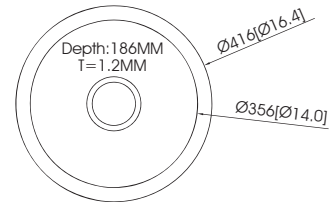

EC-33403

Sink Dimensions (mm) : 1005 × 480 × 186
 Bowl Dimensions (mm) : 985 × 460 × R40
 Thickness (mm) : 0.8 (22 gauge)
 Installation : top mount

Accessories

CL03

LSD01

Crystal

CYT451S

Sink Dimensions (mm) : 457 × 406 × 197
 Bowl Dimensions (mm) : 435 × 381 × R89
 Thickness (mm) : 1.2 (18 gauge)
 Installation : undermount

CYT413S

Sink Dimensions (mm) : 419 × 292 × 173
 Bowl Dimensions (mm) : refer to the template
 Thickness (mm) : 1.2 (18 gauge)
 Installation : top mount / undermount

CYT412S

Sink Dimensions (mm) : Ø416 × 182
 Bowl Dimensions (mm) : Ø381
 Thickness (mm) : 1.2 (18 gauge)
 Installation : top mount / undermount

Crystal

CYT411S

Sink Dimensions (mm) : Ø416 × 186
 Bowl Dimensions (mm) : Ø381
 Thickness (mm) : 1.2 (18 gauge)
 Installation : top mount / undermount

CYT352S

Sink Dimensions (mm) : 356 × 305 × 171
 Bowl Dimensions (mm) : 330 × 279 × R76
 Thickness (mm) : 1.2 (18 gauge)
 Installation : undermount