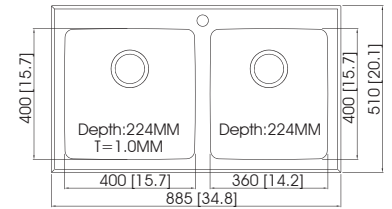

Accessories

EC-31904

Sink Dimensions (mm) : 860 × 510 × 223
 Bowl Dimensions (mm) : 405 × 405 × R25
 Thickness (mm) : 1.0 (20 gauge)
 Installation : top mount

Accessories

EC-32905

Sink Dimensions (mm) : 1000 × 510 × 213
 Bowl Dimensions (mm) : 655 × 383 × R15
 Thickness (mm) : 1.2 (18 gauge)
 Installation : top mount

Accessories

Charming

EC-32906

Sink Dimensions (mm) : 885 × 510 × 224
 Bowl Dimensions (mm) : 810 × 405 × R25
 Thickness (mm) : 1.0 (20 gauge)
 Installation : top mount

Accessories

EC-31418L/R

Sink Dimensions (mm) : 840 × 480 × 213
 Bowl Dimensions (mm) : 816 × 456 × R15
 Thickness (mm) : 1.0 (20 gauge)
 Installation : top mount

Accessories

EC-32213

Sink Dimensions (mm) : 810 × 480 × 230
 Bowl Dimensions (mm) : 790 × 460 × R15
 Thickness (mm) : 1.0 (20 gauge)
 Installation : top mount

Accessories

Charming

EC-22102U

Sink Dimensions (mm) : 840 × 450 × 215
 Bowl Dimensions (mm) : 803 × 413 × R20
 Thickness (mm) : 1.0 (20 gauge)
 Installation : undermount

Accessories

Charming

EC-32908

Sink Dimensions (mm) : 1160 × 540 × 210
Bowl Dimensions (mm) : 770 × 405 × R25
Thickness (mm) : 1.0 (20 gauge)
Installation : top mount

Diamond

Diamond

EC-41406

Sink Dimensions (mm) : 570 × 450 × 228
 Bowl Dimensions (mm) : 535 × 415 × R23
 Thickness (mm) : 1.2 (18 gauge)
 Installation : undermount