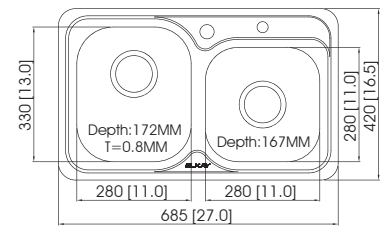

EC-41414

Sink Dimensions (mm) : 595 × 470 × 200
Bowl Dimensions (mm) : 480 × 410 × R25
Thickness (mm) : 0.8 (22 gauge)
Installation : undermount

EC-41412

Sink Dimensions (mm) : 612 × 460 × 220
Bowl Dimensions (mm) : 588 × 436 × R20
Thickness (mm) : 0.8 (22 gauge)
Installation : top mount

EC-D019C

Sink Dimensions (mm) : 640 × 480 × 250
 Bowl Dimensions (mm) : 611 × 451 × R60
 Thickness (mm) : 0.9 (20 gauge)
 Installation : top mount

EC-42103

Sink Dimensions (mm) : 685 × 420 × 172
 Bowl Dimensions (mm) : 665 × 400 × R40
 Thickness (mm) : 0.8 (22 gauge)
 Installation : top mount

Accessories

LSD01

EC-52107

Sink Dimensions (mm) : 770 × 440 × 201
 Bowl Dimensions (mm) : 748 × 416 × R20
 Thickness (mm) : 0.8 (22 gauge)
 Installation : top mount

Accessories

WB-14

CB-31

LSD01

EC-52103U

Sink Dimensions (mm) : 780 × 450 × 205
Bowl Dimensions (mm) : 760 × 430 × R18
Thickness (mm) : 0.8 (22 gauge)
Installation : top mount

Accessories

Stunning

Stunning

EC-32106L/R

Sink Dimensions (mm) : 794 × 508 × 210
 Bowl Dimensions (mm) : refer to the template
 Thickness (mm) : 1.2 (18 gauge)
 Installation : undermount