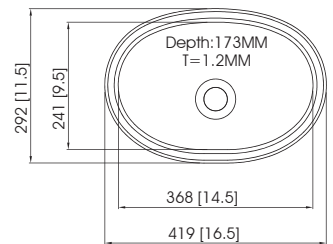

Accessories

CL03

CB-04

LSD01

EC-32705

Sink Dimensions (mm) : 815 × 455 × 226
 Bowl Dimensions (mm) : 790 × 430 × R25
 Thickness (mm) : 0.8 (22 gauge)
 Installation : top mount

Accessories

WB-09U

CB-13

LSD01

Classic

EC-32503

Sink Dimensions (mm) : 890 × 500 × 224
 Bowl Dimensions (mm) : 870 × 480 × R10
 Thickness (mm) : 0.8 (22 gauge)
 Installation : top mount

Accessories

CB-04

LSD01

EC-33403

Sink Dimensions (mm) : 1005 × 480 × 186
 Bowl Dimensions (mm) : 985 × 460 × R40
 Thickness (mm) : 0.8 (22 gauge)
 Installation : top mount

Accessories

CL03

LSD01

Crystal

CYT451S

Sink Dimensions (mm) : 457 × 406 × 197
 Bowl Dimensions (mm) : 435 × 381 × R89
 Thickness (mm) : 1.2 (18 gauge)
 Installation : undermount

CYT413S

Sink Dimensions (mm) : 419 × 292 × 173
 Bowl Dimensions (mm) : refer to the template
 Thickness (mm) : 1.2 (18 gauge)
 Installation : top mount / undermount

CYT412S

Sink Dimensions (mm) : Ø416 × 182
 Bowl Dimensions (mm) : Ø381
 Thickness (mm) : 1.2 (18 gauge)
 Installation : top mount / undermount