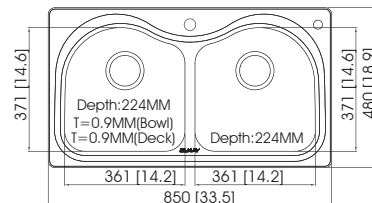

Sink Dimensions (mm) : 800 × 500 × 215
 Bowl Dimensions (mm) : 774 × 474 × R50
 Thickness (mm) : 0.9 (20 gauge)
 Installation : top mount

Accessories

EC-31702

Sink Dimensions (mm) : 800 × 500 × 219
 Bowl Dimensions (mm) : 774 × 474 × R50
 Thickness (mm) : 0.9 (20 gauge)
 Installation : top mount

Accessories

EC-32704

Sink Dimensions (mm) : 900 × 470 × 199
 Bowl Dimensions (mm) : 874 × 444 × R222
 Thickness (mm) : 0.8 (22 gauge)
 Installation : top mount

Accessories

EC-32202

Sink Dimensions (mm) : 850 × 480 × 224
 Bowl Dimensions (mm) : 825 × 455 × R10
 Thickness (mm) : 0.9 (20 gauge)
 Installation : top mount

Accessories

EC-32205

Sink Dimensions (mm) : 900 × 480 × 218
 Bowl Dimensions (mm) : 880 × 460 × R10
 Thickness (mm) : 0.9 (20 gauge)
 Installation : top mount

Accessories

EC-32211

Sink Dimensions (mm) : 900 × 900 × 220
 Bowl Dimensions (mm) : refer to the template
 Thickness (mm) : 0.8 (22 gauge)
 Installation : top mount

Accessories

Q

EC-41413

Sink Dimensions (mm) : 465 × 430 × 200
Bowl Dimensions (mm) : 445 × 410 × R25
Thickness (mm) : 0.8 (22 gauge)
Installation : top mount

Accessories

CL03

EC-41415

Sink Dimensions (mm) : 500 × 430 × 200
Bowl Dimensions (mm) : 480 × 410 × R25
Thickness (mm) : 0.8 (22 gauge)
Installation : top mount