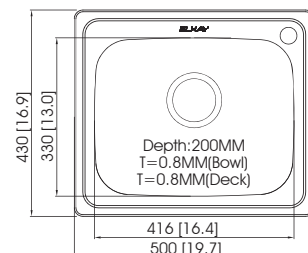

Accessories

EC-32205

Sink Dimensions (mm) : 900 × 480 × 218
 Bowl Dimensions (mm) : 880 × 460 × R10
 Thickness (mm) : 0.9 (20 gauge)
 Installation : top mount

Accessories

EC-32211

Sink Dimensions (mm) : 900 × 900 × 220
 Bowl Dimensions (mm) : refer to the template
 Thickness (mm) : 0.8 (22 gauge)
 Installation : top mount

Accessories

Q

EC-41413

Sink Dimensions (mm) : 465 × 430 × 200
Bowl Dimensions (mm) : 445 × 410 × R25
Thickness (mm) : 0.8 (22 gauge)
Installation : top mount

Accessories

CL03

EC-41415

Sink Dimensions (mm) : 500 × 430 × 200
Bowl Dimensions (mm) : 480 × 410 × R25
Thickness (mm) : 0.8 (22 gauge)
Installation : top mount

Accessories

CL03

EC-H2120

Sink Dimensions (mm) : 500 × 460 × 200
Bowl Dimensions (mm) : 464 × 424 × R17
Thickness (mm) : 0.8 (22 gauge)
Installation : top mount

EC-41411

Sink Dimensions (mm) : 530 × 460 × 210
Bowl Dimensions (mm) : 508 × 436 × R20
Thickness (mm) : 0.8 (22 gauge)
Installation : top mount

EC-41414

Sink Dimensions (mm) : 595 × 470 × 200
Bowl Dimensions (mm) : 480 × 410 × R25
Thickness (mm) : 0.8 (22 gauge)
Installation : undermount

EC-41412

Sink Dimensions (mm) : 612 × 460 × 220
Bowl Dimensions (mm) : 588 × 436 × R20
Thickness (mm) : 0.8 (22 gauge)
Installation : top mount