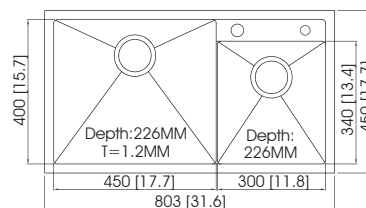

Blade

Blade

EC-21121

Sink Dimensions (mm) : 572 × 468 × 221
 Bowl Dimensions (mm) : 556 × 452
 Thickness (mm) : 1.2 (18 gauge)
 Installation : top mount

Accessories

EC-21122

Sink Dimensions (mm) : 702 × 482 × 221
 Bowl Dimensions (mm) : 686 × 466 × R15
 Thickness (mm) : 1.2 (18 gauge)
 Installation : top mount

Accessories

EC-22119

Sink Dimensions (mm) : 735 × 410 × 216
 Bowl Dimensions (mm) : 719 × 394 × R15
 Thickness (mm) : 1.2 (18 gauge)
 Installation : top mount

Accessories

Blade

EC-22120

Sink Dimensions (mm) : 785 × 430 × 221
 Bowl Dimensions (mm) : 769 × 414 × R15
 Thickness (mm) : 1.2 (18 gauge)
 Installation : top mount

Accessories

EC-22117

Sink Dimensions (mm) : 803 × 450 × 226
 Bowl Dimensions (mm) : 787 × 434 × R15
 Thickness (mm) : 1.2 (18 gauge)
 Installation : top mount

Accessories

Charming

Charming

EC-31903

Sink Dimensions (mm) : 860 × 510 × 214
 Bowl Dimensions (mm) : 425 × 383 × R15
 Thickness (mm) : 1.2 (18 gauge)
 Installation : top mount

Accessories

Charming

EC-32906

Sink Dimensions (mm) : 885 × 510 × 224
 Bowl Dimensions (mm) : 810 × 405 × R25
 Thickness (mm) : 1.0 (20 gauge)
 Installation : top mount

Accessories

EC-31418L/R

Sink Dimensions (mm) : 840 × 480 × 213
 Bowl Dimensions (mm) : 816 × 456 × R15
 Thickness (mm) : 1.0 (20 gauge)
 Installation : top mount