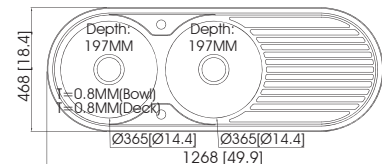

Accessories

EC-31415L/R

Sink Dimensions (mm) : 780 x 480 x 198
 Bowl Dimensions (mm) : 756 x 456 x R15
 Thickness (mm) : 0.8 (22 gauge)
 Installation : top mount

Accessories

EC-32406

Sink Dimensions (mm) : 798 × 498 × 195
 Bowl Dimensions (mm) : 778 × 478 × R10
 Thickness (mm) : 0.8 (22 gauge)
 Installation : top mount

Accessories

CL03

EC-32407

Sink Dimensions (mm) : 800 × 500 × 195
 Bowl Dimensions (mm) : 778 × 478 × R10
 Thickness (mm) : 0.8 (22 gauge)
 Installation : top mount

Accessories

CL03

EC-41201

Sink Dimensions (mm) : 805 × 450 × 192
 Bowl Dimensions (mm) : refer to the template
 Thickness (mm) : 0.8 (22 gauge)
 Installation : top mount

Accessories

CL05

Wing

EC-D114C

Sink Dimensions (mm) : 928 × 444 × 197
 Bowl Dimensions (mm) : 902 × 418 × R40
 Thickness (mm) : 0.8 (22 gauge)
 Installation : top mount

Accessories

CL03

EC-S0037

Sink Dimensions (mm) : 1000 × 500 × 204
 Bowl Dimensions (mm) : 980 × 480 × R10
 Thickness (mm) : 0.9 (20 gauge)
 Installation : top mount

EC-D125C

Sink Dimensions (mm) : 1268 × 468 × 197
 Bowl Dimensions (mm) : 1248 × 448 × R224
 Thickness (mm) : 0.8 (22 gauge)
 Installation : top mount