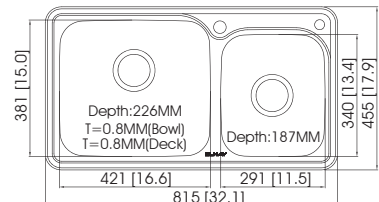

EC-52103U

Sink Dimensions (mm) : 780 × 450 × 205
Bowl Dimensions (mm) : 760 × 430 × R18
Thickness (mm) : 0.8 (22 gauge)
Installation : top mount

Accessories

Stunning

Stunning

EC-32106L/R

Sink Dimensions (mm) : 794 × 508 × 210
 Bowl Dimensions (mm) : refer to the template
 Thickness (mm) : 1.2 (18 gauge)
 Installation : undermount

Classic

Classic

EC-42105

Sink Dimensions (mm) : 780 × 465 × 199
 Bowl Dimensions (mm) : 760 × 445 × R40
 Thickness (mm) : 0.8 (22 gauge)
 Installation : top mount

Accessories

CL03

EC-32707

Sink Dimensions (mm) : 797 × 485 × 214
 Bowl Dimensions (mm) : 778 × 465 × R10
 Thickness (mm) : 0.8 (22 gauge)
 Installation : top mount

Accessories

CL03

CB-04

LSD01

EC-32705

Sink Dimensions (mm) : 815 × 455 × 226
 Bowl Dimensions (mm) : 790 × 430 × R25
 Thickness (mm) : 0.8 (22 gauge)
 Installation : top mount

Accessories

WB-09U

CB-13

LSD01

Classic

EC-32503

Sink Dimensions (mm) : 890 × 500 × 224
 Bowl Dimensions (mm) : 870 × 480 × R10
 Thickness (mm) : 0.8 (22 gauge)
 Installation : top mount

Accessories

CB-04

LSD01