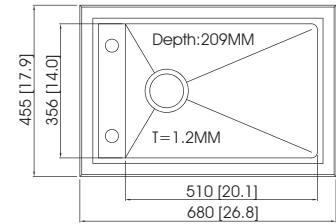

CYT413S

Sink Dimensions (mm) : 419 × 292 × 173
 Bowl Dimensions (mm) : refer to the template
 Thickness (mm) : 1.2 (18 gauge)
 Installation : top mount / undermount

CYT412S

Sink Dimensions (mm) : Ø416 × 182
 Bowl Dimensions (mm) : Ø381
 Thickness (mm) : 1.2 (18 gauge)
 Installation : top mount / undermount

Crystal

CYT411S

Sink Dimensions (mm) : Ø416 × 186
 Bowl Dimensions (mm) : Ø381
 Thickness (mm) : 1.2 (18 gauge)
 Installation : top mount / undermount

CYT352S

Sink Dimensions (mm) : 356 × 305 × 171
 Bowl Dimensions (mm) : 330 × 279 × R76
 Thickness (mm) : 1.2 (18 gauge)
 Installation : undermount

CYT351S

Sink Dimensions (mm) : 359 × 359 × 171
 Bowl Dimensions (mm) : 330 × 330 × R76
 Thickness (mm) : 1.2 (18 gauge)
 Installation : undermount

Rubik

Rubik

RBK771S

Sink Dimensions (mm) : 776 × 506 × 201
 Bowl Dimensions (mm) : 756 × 486
 Thickness (mm) : 1.2 (18 gauge)
 Installation : top mount

Accessories

RBK681S

Sink Dimensions (mm) : 680 × 455 × 209
 Bowl Dimensions (mm) : 660 × 435
 Thickness (mm) : 1.2 (18 gauge)
 Installation : top mount

Accessories

RBK101DW

Sink Dimensions (mm) : 1000 × 560 × 203
 Bowl Dimensions (mm) : 980 × 540 × R10
 Thickness (mm) : 1.2 (18 gauge)
 Installation : top mount