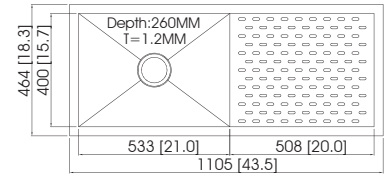

Accessories

Diamond

EC-21110

Sink Dimensions (mm) : 1000 × 510 × 198
 Bowl Dimensions (mm) : 975 × 485 × R10
 Thickness (mm) : 1.2 (18 gauge)
 Installation : top mount

Accessories

EC-21111

Sink Dimensions (mm) : 1000 × 510 × 198
 Bowl Dimensions (mm) : 975 × 485 × R10
 Thickness (mm) : 1.2 (18 gauge)
 Installation : top mount

Accessories

EC-21112

Sink Dimensions (mm) : 860 × 500 × 249
 Bowl Dimensions (mm) : 835 × 475 × R10
 Thickness (mm) : 1.2 (18 gauge)
 Installation : top mount

Accessories

Diamond

EC-21114

Sink Dimensions (mm) : 1105 x 464 x 260
 Bowl Dimensions (mm) : 1075 x 424 x R10
 Thickness (mm) : 1.2 (18 gauge)
 Installation : top mount / undermount

Accessories

EC-22103

Sink Dimensions (mm) : 762 x 430 x 208
 Bowl Dimensions (mm) : 725 x 393 x R23
 Thickness (mm) : 1.2 (18 gauge)
 Installation : undermount

Accessories

EC-22104

Sink Dimensions (mm) : 819 x 457 x 237
 Bowl Dimensions (mm) : 789 x 427 x R17
 Thickness (mm) : 1.2 (18 gauge)
 Installation : undermount

Accessories

Diamond

EC-22106

Sink Dimensions (mm) : 815 × 440 × 238
 Bowl Dimensions (mm) : 787 × 412
 Thickness (mm) : 1.2 (18 gauge)
 Installation : top mount / undermount

Accessories

EC-22107

Sink Dimensions (mm) : 840 × 490 × 223
 Bowl Dimensions (mm) : 820 × 470 × R10
 Thickness (mm) : 1.2 (18 gauge)
 Installation : top mount