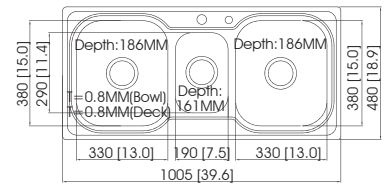

Accessories

CL03

CB-04

LSD01

EC-32705

Sink Dimensions (mm) : 815 × 455 × 226
 Bowl Dimensions (mm) : 790 × 430 × R25
 Thickness (mm) : 0.8 (22 gauge)
 Installation : top mount

Accessories

WB-09U

CB-13

LSD01

Classic

EC-32503

Sink Dimensions (mm) : 890 × 500 × 224
 Bowl Dimensions (mm) : 870 × 480 × R10
 Thickness (mm) : 0.8 (22 gauge)
 Installation : top mount

Accessories

CB-04

LSD01

EC-33403

Sink Dimensions (mm) : 1005 × 480 × 186
 Bowl Dimensions (mm) : 985 × 460 × R40
 Thickness (mm) : 0.8 (22 gauge)
 Installation : top mount

Accessories

CL03

LSD01

Crystal

CYT451S

Sink Dimensions (mm) : 457 × 406 × 197
 Bowl Dimensions (mm) : 435 × 381 × R89
 Thickness (mm) : 1.2 (18 gauge)
 Installation : undermount

CYT413S

Sink Dimensions (mm) : 419 × 292 × 173
 Bowl Dimensions (mm) : refer to the template
 Thickness (mm) : 1.2 (18 gauge)
 Installation : top mount / undermount

CYT412S

Sink Dimensions (mm) : Ø416 × 182
 Bowl Dimensions (mm) : Ø381
 Thickness (mm) : 1.2 (18 gauge)
 Installation : top mount / undermount