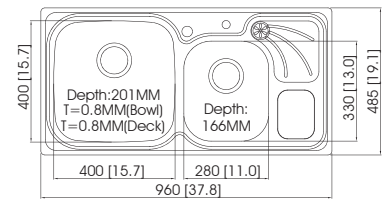

Accessories

RBK681S

Sink Dimensions (mm) : 680 × 455 × 209
 Bowl Dimensions (mm) : 660 × 435
 Thickness (mm) : 1.2 (18 gauge)
 Installation : top mount

Accessories

RBK101DW

Sink Dimensions (mm) : 1000 × 560 × 203
 Bowl Dimensions (mm) : 980 × 540 × R10
 Thickness (mm) : 1.2 (18 gauge)
 Installation : top mount

RBK911SW

Sink Dimensions (mm) : 910 × 560 × 203
 Bowl Dimensions (mm) : 890 × 540 × R10
 Thickness (mm) : 1.2 (18 gauge)
 Installation : top mount

EC-1051L/R

Sink Dimensions (mm) : 1000 × 510 × 206
 Bowl Dimensions (mm) : 980 × 490 × R10
 Thickness (mm) : 1.2 (18 gauge)
 Installation : top mount

Accessories

DT-04

CB-25

Multifunction

Multifunction

EC-32601

Sink Dimensions (mm) : 878 × 468 × 201
 Bowl Dimensions (mm) : 858 × 448 × R10
 Thickness (mm) : 0.8 (22 gauge)
 Installation : top mount

Accessories

EC-32401

Sink Dimensions (mm) : 960 × 485 × 201
 Bowl Dimensions (mm) : 940 × 467 × R20
 Thickness (mm) : 0.8 (22 gauge)
 Installation : top mount

Accessories

EC-32603

Sink Dimensions (mm) : 975 × 450 × 189
 Bowl Dimensions (mm) : refer to the template
 Thickness (mm) : 0.8 (22 gauge)
 Installation : top mount