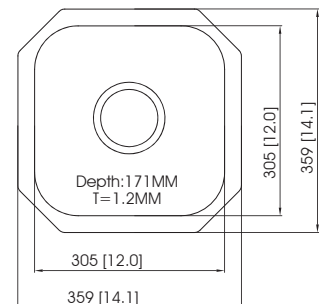

EC-52103U

Sink Dimensions (mm) : 780 × 450 × 205
Bowl Dimensions (mm) : 760 × 430 × R18
Thickness (mm) : 0.8 (22 gauge)
Installation : top mount

Accessories

Stunning

Stunning

EC-32106L/R

Sink Dimensions (mm) : 794 × 508 × 210
 Bowl Dimensions (mm) : refer to the template
 Thickness (mm) : 1.2 (18 gauge)
 Installation : undermount

CYT413S

Sink Dimensions (mm) : 419 × 292 × 173
 Bowl Dimensions (mm) : refer to the template
 Thickness (mm) : 1.2 (18 gauge)
 Installation : top mount / undermount

CYT412S

Sink Dimensions (mm) : Ø416 × 182
 Bowl Dimensions (mm) : Ø381
 Thickness (mm) : 1.2 (18 gauge)
 Installation : top mount / undermount

Crystal

CYT411S

Sink Dimensions (mm) : Ø416 × 186
 Bowl Dimensions (mm) : Ø381
 Thickness (mm) : 1.2 (18 gauge)
 Installation : top mount / undermount

CYT352S

Sink Dimensions (mm) : 356 × 305 × 171
 Bowl Dimensions (mm) : 330 × 279 × R76
 Thickness (mm) : 1.2 (18 gauge)
 Installation : undermount

CYT351S

Sink Dimensions (mm) : 359 × 359 × 171
 Bowl Dimensions (mm) : 330 × 330 × R76
 Thickness (mm) : 1.2 (18 gauge)
 Installation : undermount

Rubik

Rubik

RBK771S

Sink Dimensions (mm) : 776 × 506 × 201
 Bowl Dimensions (mm) : 756 × 486
 Thickness (mm) : 1.2 (18 gauge)
 Installation : top mount