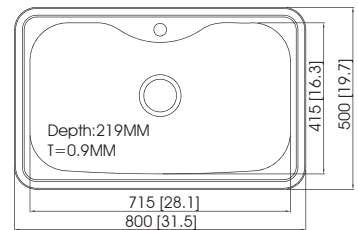

Accessories

CL06

EC-41303

Sink Dimensions (mm) : $500 \times 443 \times 189$
 Bowl Dimensions (mm) : refer to the template
 Thickness (mm) : 0.8 (22 gauge)
 Installation : top mount

Accessories

CL06

Waltz

EC-31708

Sink Dimensions (mm) : 800 × 500 × 215
 Bowl Dimensions (mm) : 774 × 474 × R50
 Thickness (mm) : 0.9 (20 gauge)
 Installation : top mount

Accessories

EC-31702

Sink Dimensions (mm) : 800 × 500 × 219
 Bowl Dimensions (mm) : 774 × 474 × R50
 Thickness (mm) : 0.9 (20 gauge)
 Installation : top mount

Accessories

EC-32704

Sink Dimensions (mm) : 900 × 470 × 199
 Bowl Dimensions (mm) : 874 × 444 × R222
 Thickness (mm) : 0.8 (22 gauge)
 Installation : top mount

Accessories

EC-32202

Sink Dimensions (mm) : 850 × 480 × 224
 Bowl Dimensions (mm) : 825 × 455 × R10
 Thickness (mm) : 0.9 (20 gauge)
 Installation : top mount

Accessories

EC-32205

Sink Dimensions (mm) : 900 × 480 × 218
 Bowl Dimensions (mm) : 880 × 460 × R10
 Thickness (mm) : 0.9 (20 gauge)
 Installation : top mount

Accessories

EC-32211

Sink Dimensions (mm) : 900 × 900 × 220
 Bowl Dimensions (mm) : refer to the template
 Thickness (mm) : 0.8 (22 gauge)
 Installation : top mount