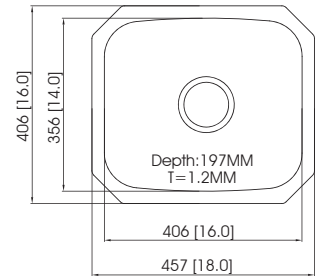

EC-52103U

Sink Dimensions (mm) : 780 × 450 × 205
Bowl Dimensions (mm) : 760 × 430 × R18
Thickness (mm) : 0.8 (22 gauge)
Installation : top mount

Accessories

Stunning

Stunning

EC-32106L/R

Sink Dimensions (mm) : 794 × 508 × 210
 Bowl Dimensions (mm) : refer to the template
 Thickness (mm) : 1.2 (18 gauge)
 Installation : undermount

Accessories

CL03

CB-04

LSD01

EC-32705

Sink Dimensions (mm) : 815 × 455 × 226
 Bowl Dimensions (mm) : 790 × 430 × R25
 Thickness (mm) : 0.8 (22 gauge)
 Installation : top mount

Accessories

WB-09U

EC-33403

Sink Dimensions (mm) : 1005 × 480 × 186
 Bowl Dimensions (mm) : 985 × 460 × R40
 Thickness (mm) : 0.8 (22 gauge)
 Installation : top mount

Accessories

CL03

LSD01

Crystal

CYT451S

Sink Dimensions (mm) : 457 × 406 × 197
 Bowl Dimensions (mm) : 435 × 381 × R89
 Thickness (mm) : 1.2 (18 gauge)
 Installation : undermount

CYT413S

Sink Dimensions (mm) : 419 × 292 × 173
 Bowl Dimensions (mm) : refer to the template
 Thickness (mm) : 1.2 (18 gauge)
 Installation : top mount / undermount

CYT412S

Sink Dimensions (mm) : Ø416 × 182
 Bowl Dimensions (mm) : Ø381
 Thickness (mm) : 1.2 (18 gauge)
 Installation : top mount / undermount