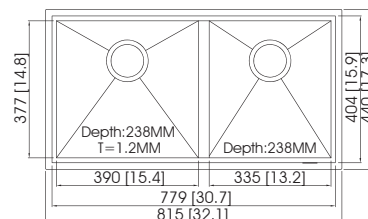

Accessories

EC-21112

Sink Dimensions (mm) : 860 × 500 × 249
 Bowl Dimensions (mm) : 835 × 475 × R10
 Thickness (mm) : 1.2 (18 gauge)
 Installation : top mount

Accessories

Diamond

EC-21114

Sink Dimensions (mm) : 1105 x 464 x 260
 Bowl Dimensions (mm) : 1075 x 424 x R10
 Thickness (mm) : 1.2 (18 gauge)
 Installation : top mount / undermount

Accessories

EC-22103

Sink Dimensions (mm) : 762 x 430 x 208
 Bowl Dimensions (mm) : 725 x 393 x R23
 Thickness (mm) : 1.2 (18 gauge)
 Installation : undermount

Accessories

EC-22104

Sink Dimensions (mm) : 819 x 457 x 237
 Bowl Dimensions (mm) : 789 x 427 x R17
 Thickness (mm) : 1.2 (18 gauge)
 Installation : undermount

Accessories

Diamond

EC-22106

Sink Dimensions (mm) : 815 × 440 × 238
 Bowl Dimensions (mm) : 787 × 412
 Thickness (mm) : 1.2 (18 gauge)
 Installation : top mount / undermount

Accessories

EC-22107

Sink Dimensions (mm) : 840 × 490 × 223
 Bowl Dimensions (mm) : 820 × 470 × R10
 Thickness (mm) : 1.2 (18 gauge)
 Installation : top mount

Accessories

Mono

Mono

EC-31102

Sink Dimensions (mm) : $\varnothing 365 \times 158$
 Bowl Dimensions (mm) : $\varnothing 320$
 Thickness (mm) : 1.2 (18 gauge)
 Installation : undermount

EC-31104

Sink Dimensions (mm) : $464 \times 419 \times 210$
 Bowl Dimensions (mm) : $415 \times 371 \times R83$
 Thickness (mm) : 1.2 (18 gauge)
 Installation : undermount