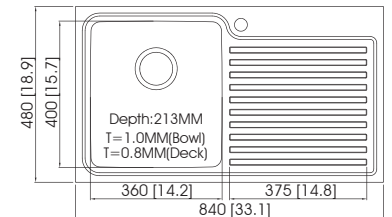

Accessories

EC-31904

Sink Dimensions (mm) : 860 × 510 × 223
 Bowl Dimensions (mm) : 405 × 405 × R25
 Thickness (mm) : 1.0 (20 gauge)
 Installation : top mount

Accessories

EC-32905

Sink Dimensions (mm) : 1000 × 510 × 213
 Bowl Dimensions (mm) : 655 × 383 × R15
 Thickness (mm) : 1.2 (18 gauge)
 Installation : top mount

Accessories

Charming

EC-32906

Sink Dimensions (mm) : 885 × 510 × 224
 Bowl Dimensions (mm) : 810 × 405 × R25
 Thickness (mm) : 1.0 (20 gauge)
 Installation : top mount

Accessories

EC-31418L/R

Sink Dimensions (mm) : 840 × 480 × 213
 Bowl Dimensions (mm) : 816 × 456 × R15
 Thickness (mm) : 1.0 (20 gauge)
 Installation : top mount

Accessories

EC-32213

Sink Dimensions (mm) : 810 × 480 × 230
 Bowl Dimensions (mm) : 790 × 460 × R15
 Thickness (mm) : 1.0 (20 gauge)
 Installation : top mount

Accessories

Charming

EC-22102U

Sink Dimensions (mm) : 840 × 450 × 215
 Bowl Dimensions (mm) : 803 × 413 × R20
 Thickness (mm) : 1.0 (20 gauge)
 Installation : undermount

Accessories

Charming

EC-32908

Sink Dimensions (mm) : 1160 × 540 × 210
Bowl Dimensions (mm) : 770 × 405 × R25
Thickness (mm) : 1.0 (20 gauge)
Installation : top mount

Diamond

Diamond

EC-41406

Sink Dimensions (mm) : 570 × 450 × 228
 Bowl Dimensions (mm) : 535 × 415 × R23
 Thickness (mm) : 1.2 (18 gauge)
 Installation : undermount