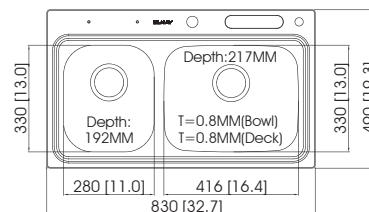

EC-32401

Sink Dimensions (mm) : 960 × 485 × 201
 Bowl Dimensions (mm) : 940 × 467 × R20
 Thickness (mm) : 0.8 (22 gauge)
 Installation : top mount

Accessories

EC-32603

Sink Dimensions (mm) : 975 × 450 × 189
 Bowl Dimensions (mm) : refer to the template
 Thickness (mm) : 0.8 (22 gauge)
 Installation : top mount

Accessories

Multifunction

MFC831D

Sink Dimensions (mm) : 830 × 490 × 217
 Bowl Dimensions (mm) : 810 × 470 × R25
 Thickness (mm) : 0.8 (22 gauge)
 Installation : top mount

Accessories

Wing

Wing

EC-D115B

Sink Dimensions (mm) : 680 x 450 x 196
 Bowl Dimensions (mm) : refer to the template
 Thickness (mm) : 0.8 (22 gauge)
 Installation : top mount

Accessories

EC-D112C

Sink Dimensions (mm) : 905 x 475 x 199
 Bowl Dimensions (mm) : 874 x 444 x R222
 Thickness (mm) : 0.8 (22 gauge)
 Installation : top mount

Accessories

EC-31415L/R

Sink Dimensions (mm) : 780 x 480 x 198
 Bowl Dimensions (mm) : 756 x 456 x R15
 Thickness (mm) : 0.8 (22 gauge)
 Installation : top mount

Accessories

EC-32406

Sink Dimensions (mm) : 798 × 498 × 195
 Bowl Dimensions (mm) : 778 × 478 × R10
 Thickness (mm) : 0.8 (22 gauge)
 Installation : top mount