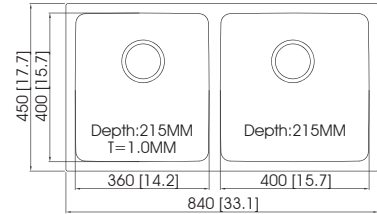

Accessories

Charming

EC-32906

Sink Dimensions (mm) : 885 × 510 × 224
 Bowl Dimensions (mm) : 810 × 405 × R25
 Thickness (mm) : 1.0 (20 gauge)
 Installation : top mount

Accessories

EC-31418L/R

Sink Dimensions (mm) : 840 × 480 × 213
 Bowl Dimensions (mm) : 816 × 456 × R15
 Thickness (mm) : 1.0 (20 gauge)
 Installation : top mount

Accessories

EC-32213

Sink Dimensions (mm) : 810 × 480 × 230
 Bowl Dimensions (mm) : 790 × 460 × R15
 Thickness (mm) : 1.0 (20 gauge)
 Installation : top mount

Accessories

Charming

EC-22102U

Sink Dimensions (mm) : 840 × 450 × 215
 Bowl Dimensions (mm) : 803 × 413 × R20
 Thickness (mm) : 1.0 (20 gauge)
 Installation : undermount

Accessories

EC-32419L/R

Sink Dimensions (mm) : 1180 × 500 × 211
 Bowl Dimensions (mm) : 1156 × 476 × R15
 Thickness (mm) : 1.0 (20 gauge)
 Installation : top mount

Accessories

EC-32214

Sink Dimensions (mm) : 960 × 480 × 230
 Bowl Dimensions (mm) : 940 × 460 × R15
 Thickness (mm) : 1.0 (20 gauge)
 Installation : top mount

Accessories

Charming

EC-32908

Sink Dimensions (mm) : 1160 × 540 × 210
Bowl Dimensions (mm) : 770 × 405 × R25
Thickness (mm) : 1.0 (20 gauge)
Installation : top mount

Diamond

Diamond

EC-41406

Sink Dimensions (mm) : 570 × 450 × 228
 Bowl Dimensions (mm) : 535 × 415 × R23
 Thickness (mm) : 1.2 (18 gauge)
 Installation : undermount