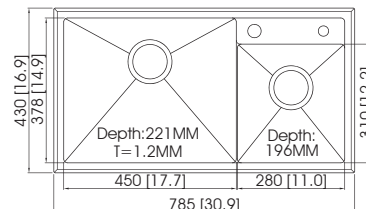

Blade

Blade

EC-21121

Sink Dimensions (mm) : 572 × 468 × 221
 Bowl Dimensions (mm) : 556 × 452
 Thickness (mm) : 1.2 (18 gauge)
 Installation : top mount

Accessories

EC-21122

Sink Dimensions (mm) : 702 × 482 × 221
 Bowl Dimensions (mm) : 686 × 466 × R15
 Thickness (mm) : 1.2 (18 gauge)
 Installation : top mount

Accessories

EC-22119

Sink Dimensions (mm) : 735 × 410 × 216
 Bowl Dimensions (mm) : 719 × 394 × R15
 Thickness (mm) : 1.2 (18 gauge)
 Installation : top mount

Accessories

Blade

EC-22120

Sink Dimensions (mm) : 785 × 430 × 221
 Bowl Dimensions (mm) : 769 × 414 × R15
 Thickness (mm) : 1.2 (18 gauge)
 Installation : top mount

Accessories

EC-22117

Sink Dimensions (mm) : 803 × 450 × 226
 Bowl Dimensions (mm) : 787 × 434 × R15
 Thickness (mm) : 1.2 (18 gauge)
 Installation : top mount

Accessories

Charming

Charming

EC-31903

Sink Dimensions (mm) : 860 × 510 × 214
 Bowl Dimensions (mm) : 425 × 383 × R15
 Thickness (mm) : 1.2 (18 gauge)
 Installation : top mount

Accessories

Charming

EC-32906

Sink Dimensions (mm) : 885 × 510 × 224
 Bowl Dimensions (mm) : 810 × 405 × R25
 Thickness (mm) : 1.0 (20 gauge)
 Installation : top mount

Accessories

EC-31418L/R

Sink Dimensions (mm) : 840 × 480 × 213
 Bowl Dimensions (mm) : 816 × 456 × R15
 Thickness (mm) : 1.0 (20 gauge)
 Installation : top mount