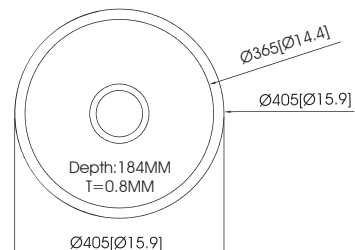

EC-31103

Sink Dimensions (mm) : $597 \times 463 \times 210$
 Bowl Dimensions (mm) : $543 \times 415 \times R83$
 Thickness (mm) : 1.2 (18 gauge)
 Installation : undermount

Mono

EC-31301

Sink Dimensions (mm) : 775 × 464 × 210
Bowl Dimensions (mm) : 755 × 424 × R60
Thickness (mm) : 1.0 (20 gauge)
Installation : undermount

Waltz

EC-41301

Sink Dimensions (mm) : $\varnothing 405 \times 184$
 Bowl Dimensions (mm) : $\varnothing 385$
 Thickness (mm) : 0.8 (22 gauge)
 Installation : undermount

Accessories

CL06

EC-41302

Sink Dimensions (mm) : $\varnothing 420 \times 184$
 Bowl Dimensions (mm) : $\varnothing 390$
 Thickness (mm) : 0.8 (22 gauge)
 Installation : undermount

Accessories

CL06

EC-41303

Sink Dimensions (mm) : $500 \times 443 \times 189$
 Bowl Dimensions (mm) : refer to the template
 Thickness (mm) : 0.8 (22 gauge)
 Installation : top mount

Accessories

CL06

Waltz

EC-31708

Sink Dimensions (mm) : 800 × 500 × 215
 Bowl Dimensions (mm) : 774 × 474 × R50
 Thickness (mm) : 0.9 (20 gauge)
 Installation : top mount

Accessories

EC-31702

Sink Dimensions (mm) : 800 × 500 × 219
 Bowl Dimensions (mm) : 774 × 474 × R50
 Thickness (mm) : 0.9 (20 gauge)
 Installation : top mount