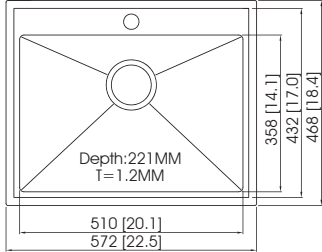

Blade

Blade

EC-21121

Sink Dimensions (mm) : 572 × 468 × 221
 Bowl Dimensions (mm) : 556 × 452
 Thickness (mm) : 1.2 (18 gauge)
 Installation : top mount

Accessories

EC-21122

Sink Dimensions (mm) : 702 × 482 × 221
 Bowl Dimensions (mm) : 686 × 466 × R15
 Thickness (mm) : 1.2 (18 gauge)
 Installation : top mount

Accessories

EC-22119

Sink Dimensions (mm) : 735 × 410 × 216
 Bowl Dimensions (mm) : 719 × 394 × R15
 Thickness (mm) : 1.2 (18 gauge)
 Installation : top mount

Accessories

Blade

EC-22120

Sink Dimensions (mm) : 785 × 430 × 221
 Bowl Dimensions (mm) : 769 × 414 × R15
 Thickness (mm) : 1.2 (18 gauge)
 Installation : top mount

EC-52103U

Sink Dimensions (mm) : 780 × 450 × 205
Bowl Dimensions (mm) : 760 × 430 × R18
Thickness (mm) : 0.8 (22 gauge)
Installation : top mount

Accessories

Stunning

Stunning

EC-32106L/R

Sink Dimensions (mm) : 794 × 508 × 210
 Bowl Dimensions (mm) : refer to the template
 Thickness (mm) : 1.2 (18 gauge)
 Installation : undermount

EC-32101L/R

Sink Dimensions (mm) : 795 × 521 × 261
 Bowl Dimensions (mm) : refer to the template
 Thickness (mm) : 1.2 (18 gauge)
 Installation : undermount

EC-32105

Sink Dimensions (mm) : 807 × 464 × 210
 Bowl Dimensions (mm) : 758 × 415 × R83
 Thickness (mm) : 1.2 (18 gauge)
 Installation : undermount