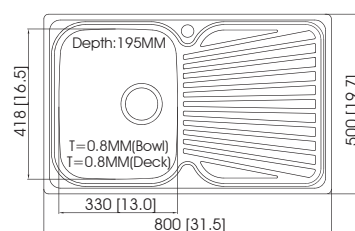

Sink Dimensions (mm) : 680 x 450 x 196
 Bowl Dimensions (mm) : refer to the template
 Thickness (mm) : 0.8 (22 gauge)
 Installation : top mount

Accessories

EC-D112C

Sink Dimensions (mm) : 905 x 475 x 199
 Bowl Dimensions (mm) : 874 x 444 x R222
 Thickness (mm) : 0.8 (22 gauge)
 Installation : top mount

Accessories

EC-31415L/R

Sink Dimensions (mm) : 780 x 480 x 198
 Bowl Dimensions (mm) : 756 x 456 x R15
 Thickness (mm) : 0.8 (22 gauge)
 Installation : top mount

Accessories

EC-32406

Sink Dimensions (mm) : 798 × 498 × 195
 Bowl Dimensions (mm) : 778 × 478 × R10
 Thickness (mm) : 0.8 (22 gauge)
 Installation : top mount

Accessories

CL03

EC-32407

Sink Dimensions (mm) : 800 × 500 × 195
 Bowl Dimensions (mm) : 778 × 478 × R10
 Thickness (mm) : 0.8 (22 gauge)
 Installation : top mount

Accessories

CL03

EC-41201

Sink Dimensions (mm) : 805 × 450 × 192
 Bowl Dimensions (mm) : refer to the template
 Thickness (mm) : 0.8 (22 gauge)
 Installation : top mount

Accessories

CL05

Wing

EC-D114C

Sink Dimensions (mm) : 928 × 444 × 197
 Bowl Dimensions (mm) : 902 × 418 × R40
 Thickness (mm) : 0.8 (22 gauge)
 Installation : top mount

Accessories

CL03

EC-S0037