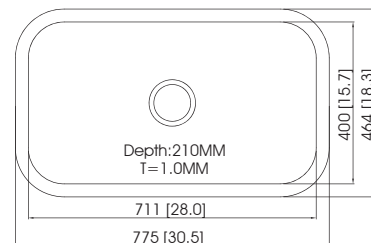

Accessories

Diamond

EC-22106

Sink Dimensions (mm) : 815 × 440 × 238
 Bowl Dimensions (mm) : 787 × 412
 Thickness (mm) : 1.2 (18 gauge)
 Installation : top mount / undermount

Accessories

EC-22107

Sink Dimensions (mm) : 840 × 490 × 223
 Bowl Dimensions (mm) : 820 × 470 × R10
 Thickness (mm) : 1.2 (18 gauge)
 Installation : top mount

Accessories

Mono

Mono

EC-31102

Sink Dimensions (mm) : $\varnothing 365 \times 158$
 Bowl Dimensions (mm) : $\varnothing 320$
 Thickness (mm) : 1.2 (18 gauge)
 Installation : undermount

EC-31104

Sink Dimensions (mm) : $464 \times 419 \times 210$
 Bowl Dimensions (mm) : $415 \times 371 \times R83$
 Thickness (mm) : 1.2 (18 gauge)
 Installation : undermount

EC-31103

Sink Dimensions (mm) : $597 \times 463 \times 210$
 Bowl Dimensions (mm) : $543 \times 415 \times R83$
 Thickness (mm) : 1.2 (18 gauge)
 Installation : undermount

Mono

EC-31301

Sink Dimensions (mm) : 775 × 464 × 210
Bowl Dimensions (mm) : 755 × 424 × R60
Thickness (mm) : 1.0 (20 gauge)
Installation : undermount

Waltz

EC-41301

Sink Dimensions (mm) : $\varnothing 405 \times 184$
 Bowl Dimensions (mm) : $\varnothing 385$
 Thickness (mm) : 0.8 (22 gauge)
 Installation : undermount

Accessories

CL06

EC-41302

Sink Dimensions (mm) : $\varnothing 420 \times 184$
 Bowl Dimensions (mm) : $\varnothing 390$
 Thickness (mm) : 0.8 (22 gauge)
 Installation : undermount