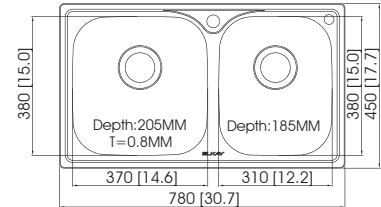

EC-41414

Sink Dimensions (mm) : 595 × 470 × 200
Bowl Dimensions (mm) : 480 × 410 × R25
Thickness (mm) : 0.8 (22 gauge)
Installation : undermount

EC-41412

Sink Dimensions (mm) : 612 × 460 × 220
Bowl Dimensions (mm) : 588 × 436 × R20
Thickness (mm) : 0.8 (22 gauge)
Installation : top mount

EC-D019C

Sink Dimensions (mm) : 640 × 480 × 250
 Bowl Dimensions (mm) : 611 × 451 × R60
 Thickness (mm) : 0.9 (20 gauge)
 Installation : top mount

EC-42103

Sink Dimensions (mm) : 685 × 420 × 172
 Bowl Dimensions (mm) : 665 × 400 × R40
 Thickness (mm) : 0.8 (22 gauge)
 Installation : top mount

Accessories

LSD01

EC-52107

Sink Dimensions (mm) : 770 × 440 × 201
 Bowl Dimensions (mm) : 748 × 416 × R20
 Thickness (mm) : 0.8 (22 gauge)
 Installation : top mount

Accessories

WB-14

CB-31

LSD01

EC-52103U

Sink Dimensions (mm) : 780 × 450 × 205
Bowl Dimensions (mm) : 760 × 430 × R18
Thickness (mm) : 0.8 (22 gauge)
Installation : top mount

Accessories

Stunning

Stunning

EC-32106L/R

Sink Dimensions (mm) : 794 × 508 × 210
 Bowl Dimensions (mm) : refer to the template
 Thickness (mm) : 1.2 (18 gauge)
 Installation : undermount