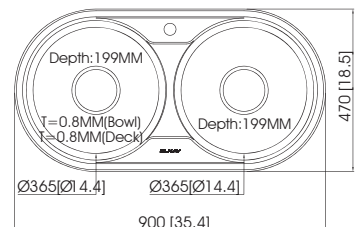

Accessories

CL06

EC-41303

Sink Dimensions (mm) : $500 \times 443 \times 189$
 Bowl Dimensions (mm) : refer to the template
 Thickness (mm) : 0.8 (22 gauge)
 Installation : top mount

Accessories

CL06

Waltz

EC-31708

Sink Dimensions (mm) : 800 × 500 × 215
 Bowl Dimensions (mm) : 774 × 474 × R50
 Thickness (mm) : 0.9 (20 gauge)
 Installation : top mount

Accessories

EC-31702

Sink Dimensions (mm) : 800 × 500 × 219
 Bowl Dimensions (mm) : 774 × 474 × R50
 Thickness (mm) : 0.9 (20 gauge)
 Installation : top mount

Accessories

EC-32704

Sink Dimensions (mm) : 900 × 470 × 199
 Bowl Dimensions (mm) : 874 × 444 × R222
 Thickness (mm) : 0.8 (22 gauge)
 Installation : top mount

Accessories

EC-32202

Sink Dimensions (mm) : 850 × 480 × 224
 Bowl Dimensions (mm) : 825 × 455 × R10
 Thickness (mm) : 0.9 (20 gauge)
 Installation : top mount

Accessories

EC-32205

Sink Dimensions (mm) : 900 × 480 × 218
 Bowl Dimensions (mm) : 880 × 460 × R10
 Thickness (mm) : 0.9 (20 gauge)
 Installation : top mount

Accessories

EC-32211

Sink Dimensions (mm) : 900 × 900 × 220
 Bowl Dimensions (mm) : refer to the template
 Thickness (mm) : 0.8 (22 gauge)
 Installation : top mount