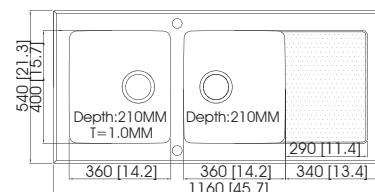

Accessories

EC-32419L/R

Sink Dimensions (mm) : 1180 × 500 × 211
 Bowl Dimensions (mm) : 1156 × 476 × R15
 Thickness (mm) : 1.0 (20 gauge)
 Installation : top mount

Accessories

EC-32214

Sink Dimensions (mm) : 960 × 480 × 230
 Bowl Dimensions (mm) : 940 × 460 × R15
 Thickness (mm) : 1.0 (20 gauge)
 Installation : top mount

Accessories

Charming

EC-32908

Sink Dimensions (mm) : 1160 × 540 × 210
Bowl Dimensions (mm) : 770 × 405 × R25
Thickness (mm) : 1.0 (20 gauge)
Installation : top mount

Diamond

Diamond

EC-41406

Sink Dimensions (mm) : 570 × 450 × 228
 Bowl Dimensions (mm) : 535 × 415 × R23
 Thickness (mm) : 1.2 (18 gauge)
 Installation : undermount

Accessories

EC-21105

Sink Dimensions (mm) : 670 × 485 × 228
 Bowl Dimensions (mm) : 648 × 463
 Thickness (mm) : 1.2 (18 gauge)
 Installation : top mount / undermount

Accessories

EC-21116

Sink Dimensions (mm) : 860 × 530 × 220
 Bowl Dimensions (mm) : 840 × 510 × R10
 Thickness (mm) : 1.2 (18 gauge)
 Installation : top mount

Accessories

Diamond

EC-21110

Sink Dimensions (mm) : 1000 × 510 × 198
 Bowl Dimensions (mm) : 975 × 485 × R10
 Thickness (mm) : 1.2 (18 gauge)
 Installation : top mount

Accessories

EC-21111

Sink Dimensions (mm) : 1000 × 510 × 198
 Bowl Dimensions (mm) : 975 × 485 × R10
 Thickness (mm) : 1.2 (18 gauge)
 Installation : top mount