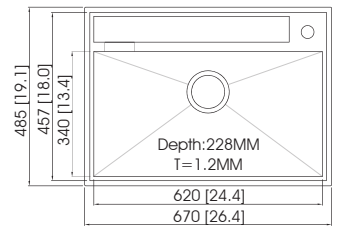

Accessories

EC-32419L/R

Sink Dimensions (mm) : 1180 × 500 × 211
 Bowl Dimensions (mm) : 1156 × 476 × R15
 Thickness (mm) : 1.0 (20 gauge)
 Installation : top mount

Accessories

EC-32214

Sink Dimensions (mm) : 960 × 480 × 230
 Bowl Dimensions (mm) : 940 × 460 × R15
 Thickness (mm) : 1.0 (20 gauge)
 Installation : top mount

Accessories

Charming

EC-32908

Sink Dimensions (mm) : 1160 × 540 × 210
Bowl Dimensions (mm) : 770 × 405 × R25
Thickness (mm) : 1.0 (20 gauge)
Installation : top mount

Diamond

Diamond

EC-41406

Sink Dimensions (mm) : 570 × 450 × 228
 Bowl Dimensions (mm) : 535 × 415 × R23
 Thickness (mm) : 1.2 (18 gauge)
 Installation : undermount

Accessories

EC-21105

Sink Dimensions (mm) : 670 × 485 × 228
 Bowl Dimensions (mm) : 648 × 463
 Thickness (mm) : 1.2 (18 gauge)
 Installation : top mount / undermount

Accessories

EC-21116

Sink Dimensions (mm) : 860 × 530 × 220
 Bowl Dimensions (mm) : 840 × 510 × R10
 Thickness (mm) : 1.2 (18 gauge)
 Installation : top mount

Accessories

Diamond

EC-21110

Sink Dimensions (mm) : 1000 × 510 × 198
 Bowl Dimensions (mm) : 975 × 485 × R10
 Thickness (mm) : 1.2 (18 gauge)
 Installation : top mount

Accessories

EC-21111

Sink Dimensions (mm) : 1000 × 510 × 198
 Bowl Dimensions (mm) : 975 × 485 × R10
 Thickness (mm) : 1.2 (18 gauge)
 Installation : top mount