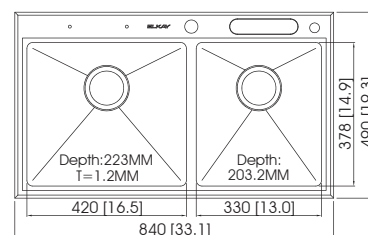

Accessories

EC-21112

Sink Dimensions (mm) : 860 × 500 × 249
 Bowl Dimensions (mm) : 835 × 475 × R10
 Thickness (mm) : 1.2 (18 gauge)
 Installation : top mount

Accessories

Diamond

EC-21114

Sink Dimensions (mm) : 1105 x 464 x 260
 Bowl Dimensions (mm) : 1075 x 424 x R10
 Thickness (mm) : 1.2 (18 gauge)
 Installation : top mount / undermount

Accessories

EC-22103

Sink Dimensions (mm) : 762 x 430 x 208
 Bowl Dimensions (mm) : 725 x 393 x R23
 Thickness (mm) : 1.2 (18 gauge)
 Installation : undermount

Accessories

EC-22104

Sink Dimensions (mm) : 819 x 457 x 237
 Bowl Dimensions (mm) : 789 x 427 x R17
 Thickness (mm) : 1.2 (18 gauge)
 Installation : undermount

Accessories

Diamond

EC-22106

Sink Dimensions (mm) : 815 × 440 × 238
 Bowl Dimensions (mm) : 787 × 412
 Thickness (mm) : 1.2 (18 gauge)
 Installation : top mount / undermount

Accessories

EC-22107

Sink Dimensions (mm) : 840 × 490 × 223
 Bowl Dimensions (mm) : 820 × 470 × R10
 Thickness (mm) : 1.2 (18 gauge)
 Installation : top mount

Accessories

Mono

Mono

EC-31102

Sink Dimensions (mm) : $\varnothing 365 \times 158$
 Bowl Dimensions (mm) : $\varnothing 320$
 Thickness (mm) : 1.2 (18 gauge)
 Installation : undermount

EC-31104

Sink Dimensions (mm) : $464 \times 419 \times 210$
 Bowl Dimensions (mm) : $415 \times 371 \times R83$
 Thickness (mm) : 1.2 (18 gauge)
 Installation : undermount