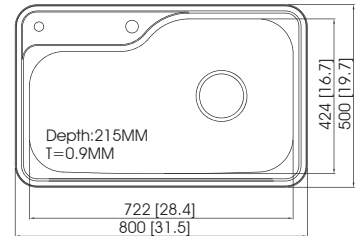

EC-31103

Sink Dimensions (mm) : $597 \times 463 \times 210$
 Bowl Dimensions (mm) : $543 \times 415 \times R83$
 Thickness (mm) : 1.2 (18 gauge)
 Installation : undermount

Mono

EC-31301

Sink Dimensions (mm) : 775 × 464 × 210
Bowl Dimensions (mm) : 755 × 424 × R60
Thickness (mm) : 1.0 (20 gauge)
Installation : undermount

Waltz

EC-41301

Sink Dimensions (mm) : $\varnothing 405 \times 184$
 Bowl Dimensions (mm) : $\varnothing 385$
 Thickness (mm) : 0.8 (22 gauge)
 Installation : undermount

Accessories

CL06

EC-41302

Sink Dimensions (mm) : $\varnothing 420 \times 184$
 Bowl Dimensions (mm) : $\varnothing 390$
 Thickness (mm) : 0.8 (22 gauge)
 Installation : undermount

Accessories

CL06

EC-41303

Sink Dimensions (mm) : $500 \times 443 \times 189$
 Bowl Dimensions (mm) : refer to the template
 Thickness (mm) : 0.8 (22 gauge)
 Installation : top mount

Accessories

CL06

Waltz

EC-31708

Sink Dimensions (mm) : 800 × 500 × 215
 Bowl Dimensions (mm) : 774 × 474 × R50
 Thickness (mm) : 0.9 (20 gauge)
 Installation : top mount

Accessories

EC-31702

Sink Dimensions (mm) : 800 × 500 × 219
 Bowl Dimensions (mm) : 774 × 474 × R50
 Thickness (mm) : 0.9 (20 gauge)
 Installation : top mount