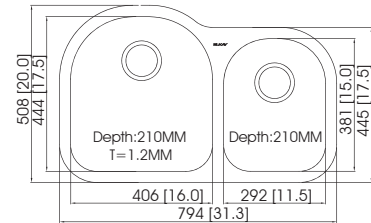

EC-D019C

Sink Dimensions (mm) : 640 × 480 × 250
 Bowl Dimensions (mm) : 611 × 451 × R60
 Thickness (mm) : 0.9 (20 gauge)
 Installation : top mount

EC-42103

Sink Dimensions (mm) : 685 × 420 × 172
 Bowl Dimensions (mm) : 665 × 400 × R40
 Thickness (mm) : 0.8 (22 gauge)
 Installation : top mount

Accessories

LSD01

EC-52107

Sink Dimensions (mm) : 770 × 440 × 201
 Bowl Dimensions (mm) : 748 × 416 × R20
 Thickness (mm) : 0.8 (22 gauge)
 Installation : top mount

Accessories

WB-14

CB-31

LSD01

EC-52103U

Sink Dimensions (mm) : 780 × 450 × 205
Bowl Dimensions (mm) : 760 × 430 × R18
Thickness (mm) : 0.8 (22 gauge)
Installation : top mount

Accessories

Stunning

Stunning

EC-32106L/R

Sink Dimensions (mm) : 794 × 508 × 210
 Bowl Dimensions (mm) : refer to the template
 Thickness (mm) : 1.2 (18 gauge)
 Installation : undermount

EC-32101L/R

Sink Dimensions (mm) : 795 × 521 × 261
 Bowl Dimensions (mm) : refer to the template
 Thickness (mm) : 1.2 (18 gauge)
 Installation : undermount

EC-32105

Sink Dimensions (mm) : 807 × 464 × 210
 Bowl Dimensions (mm) : 758 × 415 × R83
 Thickness (mm) : 1.2 (18 gauge)
 Installation : undermount