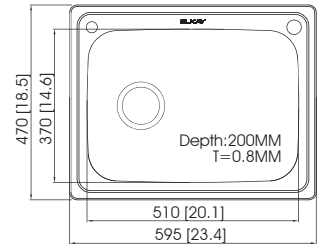

Accessories

Q

EC-41413

Sink Dimensions (mm) : 465 × 430 × 200
Bowl Dimensions (mm) : 445 × 410 × R25
Thickness (mm) : 0.8 (22 gauge)
Installation : top mount

Accessories

CL03

EC-41415

Sink Dimensions (mm) : 500 × 430 × 200
Bowl Dimensions (mm) : 480 × 410 × R25
Thickness (mm) : 0.8 (22 gauge)
Installation : top mount

Accessories

CL03

EC-H2120

Sink Dimensions (mm) : 500 × 460 × 200
Bowl Dimensions (mm) : 464 × 424 × R17
Thickness (mm) : 0.8 (22 gauge)
Installation : top mount

EC-41411

Sink Dimensions (mm) : 530 × 460 × 210
Bowl Dimensions (mm) : 508 × 436 × R20
Thickness (mm) : 0.8 (22 gauge)
Installation : top mount

EC-41414

Sink Dimensions (mm) : 595 × 470 × 200
Bowl Dimensions (mm) : 480 × 410 × R25
Thickness (mm) : 0.8 (22 gauge)
Installation : undermount

EC-41412

Sink Dimensions (mm) : 612 × 460 × 220
Bowl Dimensions (mm) : 588 × 436 × R20
Thickness (mm) : 0.8 (22 gauge)
Installation : top mount

EC-D019C

Sink Dimensions (mm) : 640 × 480 × 250
 Bowl Dimensions (mm) : 611 × 451 × R60
 Thickness (mm) : 0.9 (20 gauge)
 Installation : top mount

EC-42103

Sink Dimensions (mm) : 685 × 420 × 172
 Bowl Dimensions (mm) : 665 × 400 × R40
 Thickness (mm) : 0.8 (22 gauge)
 Installation : top mount