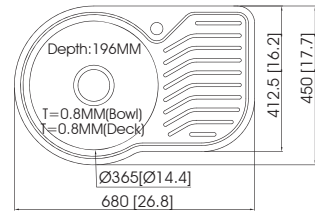

EC-32401

Sink Dimensions (mm) : 960 × 485 × 201
 Bowl Dimensions (mm) : 940 × 467 × R20
 Thickness (mm) : 0.8 (22 gauge)
 Installation : top mount

Accessories

EC-32603

Sink Dimensions (mm) : 975 × 450 × 189
 Bowl Dimensions (mm) : refer to the template
 Thickness (mm) : 0.8 (22 gauge)
 Installation : top mount

Accessories

Multifunction

MFC831D

Sink Dimensions (mm) : 830 × 490 × 217
 Bowl Dimensions (mm) : 810 × 470 × R25
 Thickness (mm) : 0.8 (22 gauge)
 Installation : top mount

Accessories

Wing

Wing

EC-D115B

Sink Dimensions (mm) : 680 x 450 x 196
 Bowl Dimensions (mm) : refer to the template
 Thickness (mm) : 0.8 (22 gauge)
 Installation : top mount

Accessories

EC-D112C

Sink Dimensions (mm) : 905 x 475 x 199
 Bowl Dimensions (mm) : 874 x 444 x R222
 Thickness (mm) : 0.8 (22 gauge)
 Installation : top mount

Accessories

EC-31415L/R

Sink Dimensions (mm) : 780 x 480 x 198
 Bowl Dimensions (mm) : 756 x 456 x R15
 Thickness (mm) : 0.8 (22 gauge)
 Installation : top mount

Accessories

EC-32406

Sink Dimensions (mm) : 798 × 498 × 195
 Bowl Dimensions (mm) : 778 × 478 × R10
 Thickness (mm) : 0.8 (22 gauge)
 Installation : top mount