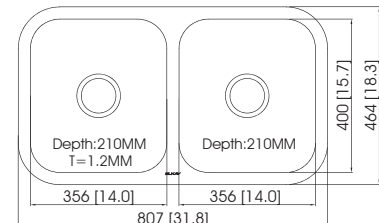

EC-D019C

Sink Dimensions (mm) : 640 × 480 × 250
 Bowl Dimensions (mm) : 611 × 451 × R60
 Thickness (mm) : 0.9 (20 gauge)
 Installation : top mount

EC-42103

Sink Dimensions (mm) : 685 × 420 × 172
 Bowl Dimensions (mm) : 665 × 400 × R40
 Thickness (mm) : 0.8 (22 gauge)
 Installation : top mount

EC-52103U

Sink Dimensions (mm) : 780 × 450 × 205
Bowl Dimensions (mm) : 760 × 430 × R18
Thickness (mm) : 0.8 (22 gauge)
Installation : top mount

Accessories

Stunning

Stunning

EC-32106L/R

Sink Dimensions (mm) : 794 × 508 × 210
 Bowl Dimensions (mm) : refer to the template
 Thickness (mm) : 1.2 (18 gauge)
 Installation : undermount

EC-32101L/R

Sink Dimensions (mm) : 795 × 521 × 261
 Bowl Dimensions (mm) : refer to the template
 Thickness (mm) : 1.2 (18 gauge)
 Installation : undermount

EC-32105

Sink Dimensions (mm) : 807 × 464 × 210
 Bowl Dimensions (mm) : 758 × 415 × R83
 Thickness (mm) : 1.2 (18 gauge)
 Installation : undermount

Classic

Classic

EC-42105

Sink Dimensions (mm) : 780 × 465 × 199
 Bowl Dimensions (mm) : 760 × 445 × R40
 Thickness (mm) : 0.8 (22 gauge)
 Installation : top mount

Accessories

CL03

EC-32707

Sink Dimensions (mm) : 797 × 485 × 214
 Bowl Dimensions (mm) : 778 × 465 × R10
 Thickness (mm) : 0.8 (22 gauge)
 Installation : top mount