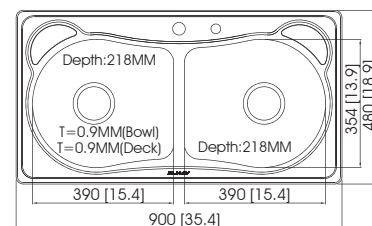

Sink Dimensions (mm) : 800 × 500 × 215
 Bowl Dimensions (mm) : 774 × 474 × R50
 Thickness (mm) : 0.9 (20 gauge)
 Installation : top mount

Accessories

EC-31702

Sink Dimensions (mm) : 800 × 500 × 219
 Bowl Dimensions (mm) : 774 × 474 × R50
 Thickness (mm) : 0.9 (20 gauge)
 Installation : top mount

Accessories

EC-32704

Sink Dimensions (mm) : 900 × 470 × 199
 Bowl Dimensions (mm) : 874 × 444 × R222
 Thickness (mm) : 0.8 (22 gauge)
 Installation : top mount

Accessories

EC-32202

Sink Dimensions (mm) : 850 × 480 × 224
 Bowl Dimensions (mm) : 825 × 455 × R10
 Thickness (mm) : 0.9 (20 gauge)
 Installation : top mount

Accessories

EC-32205

Sink Dimensions (mm) : 900 × 480 × 218
 Bowl Dimensions (mm) : 880 × 460 × R10
 Thickness (mm) : 0.9 (20 gauge)
 Installation : top mount

Accessories

EC-32211

Sink Dimensions (mm) : 900 × 900 × 220
 Bowl Dimensions (mm) : refer to the template
 Thickness (mm) : 0.8 (22 gauge)
 Installation : top mount

Accessories

Q

EC-41413

Sink Dimensions (mm) : 465 × 430 × 200
Bowl Dimensions (mm) : 445 × 410 × R25
Thickness (mm) : 0.8 (22 gauge)
Installation : top mount

Accessories

CL03

EC-41415

Sink Dimensions (mm) : 500 × 430 × 200
Bowl Dimensions (mm) : 480 × 410 × R25
Thickness (mm) : 0.8 (22 gauge)
Installation : top mount