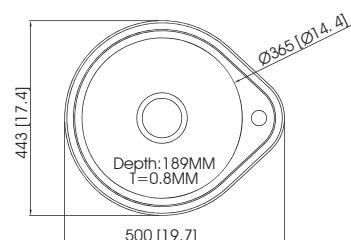

Waltz

EC-41301

Sink Dimensions (mm) : $\varnothing 405 \times 184$
 Bowl Dimensions (mm) : $\varnothing 385$
 Thickness (mm) : 0.8 (22 gauge)
 Installation : undermount

Accessories

CL06

EC-41302

Sink Dimensions (mm) : $\varnothing 420 \times 184$
 Bowl Dimensions (mm) : $\varnothing 390$
 Thickness (mm) : 0.8 (22 gauge)
 Installation : undermount

Accessories

CL06

EC-41303

Sink Dimensions (mm) : $500 \times 443 \times 189$
 Bowl Dimensions (mm) : refer to the template
 Thickness (mm) : 0.8 (22 gauge)
 Installation : top mount

Accessories

CL06

Waltz

EC-31708

Sink Dimensions (mm) : 800 × 500 × 215
 Bowl Dimensions (mm) : 774 × 474 × R50
 Thickness (mm) : 0.9 (20 gauge)
 Installation : top mount

Accessories

EC-31702

Sink Dimensions (mm) : 800 × 500 × 219
 Bowl Dimensions (mm) : 774 × 474 × R50
 Thickness (mm) : 0.9 (20 gauge)
 Installation : top mount

Accessories

EC-32704

Sink Dimensions (mm) : 900 × 470 × 199
 Bowl Dimensions (mm) : 874 × 444 × R222
 Thickness (mm) : 0.8 (22 gauge)
 Installation : top mount

Accessories

EC-32202

Sink Dimensions (mm) : 850 × 480 × 224
 Bowl Dimensions (mm) : 825 × 455 × R10
 Thickness (mm) : 0.9 (20 gauge)
 Installation : top mount