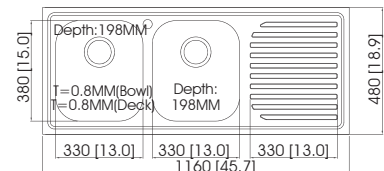

Accessories

CL06

CB-06

LSD01

EC-1021L

Sink Dimensions (mm) : 1000 × 500 × 194
 Bowl Dimensions (mm) : 980 × 480 × R10
 Thickness (mm) : 0.8 (22 gauge)
 Installation : top mount

Accessories

EC-S0039

Sink Dimensions (mm) : 1000 × 500 × 194
 Bowl Dimensions (mm) : 980 × 480 × R10
 Thickness (mm) : 0.8 (22 gauge)
 Installation : top mount

Accessories

EC-D121F

Sink Dimensions (mm) : 1005 × 476 × 186
 Bowl Dimensions (mm) : 985 × 456 × R10
 Thickness (mm) : 0.8 (22 gauge)
 Installation : top mount

Accessories

Wing

EC-32416L/R

Sink Dimensions (mm) : 1082 × 480 × 197
 Bowl Dimensions (mm) : 1058 × 456 × R15
 Thickness (mm) : 0.8 (22 gauge)
 Installation : top mount

Accessories

EC-DS122F

Sink Dimensions (mm) : 1100 × 480 × 186
 Bowl Dimensions (mm) : 1080 × 460 × R10
 Thickness (mm) : 0.8 (22 gauge)
 Installation : top mount

Accessories

EC-32417L/R

Sink Dimensions (mm) : 1160 × 480 × 198
 Bowl Dimensions (mm) : 1136 × 456 × R15
 Thickness (mm) : 0.8 (22 gauge)
 Installation : top mount

Accessories

EC-32408

Sink Dimensions (mm) : 1160 × 500 × 195
 Bowl Dimensions (mm) : 1140 × 480 × R10
 Thickness (mm) : 0.8 (22 gauge)
 Installation : top mount