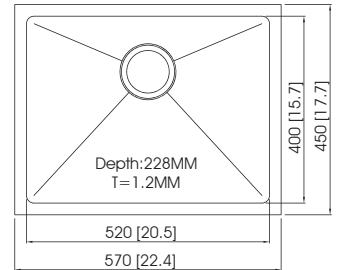

Accessories

EC-32419L/R

Sink Dimensions (mm) : 1180 × 500 × 211
 Bowl Dimensions (mm) : 1156 × 476 × R15
 Thickness (mm) : 1.0 (20 gauge)
 Installation : top mount

Accessories

EC-32214

Sink Dimensions (mm) : 960 × 480 × 230
 Bowl Dimensions (mm) : 940 × 460 × R15
 Thickness (mm) : 1.0 (20 gauge)
 Installation : top mount

Accessories

Charming

EC-32908

Sink Dimensions (mm) : 1160 × 540 × 210
Bowl Dimensions (mm) : 770 × 405 × R25
Thickness (mm) : 1.0 (20 gauge)
Installation : top mount

Diamond

Diamond

EC-41406

Sink Dimensions (mm) : 570 × 450 × 228
 Bowl Dimensions (mm) : 535 × 415 × R23
 Thickness (mm) : 1.2 (18 gauge)
 Installation : undermount

Accessories

EC-21105

Sink Dimensions (mm) : 670 × 485 × 228
 Bowl Dimensions (mm) : 648 × 463
 Thickness (mm) : 1.2 (18 gauge)
 Installation : top mount / undermount

Accessories

EC-21116

Sink Dimensions (mm) : 860 × 530 × 220
 Bowl Dimensions (mm) : 840 × 510 × R10
 Thickness (mm) : 1.2 (18 gauge)
 Installation : top mount

Accessories

Diamond

EC-21110

Sink Dimensions (mm) : 1000 × 510 × 198
 Bowl Dimensions (mm) : 975 × 485 × R10
 Thickness (mm) : 1.2 (18 gauge)
 Installation : top mount

Accessories

EC-21111

Sink Dimensions (mm) : 1000 × 510 × 198
 Bowl Dimensions (mm) : 975 × 485 × R10
 Thickness (mm) : 1.2 (18 gauge)
 Installation : top mount