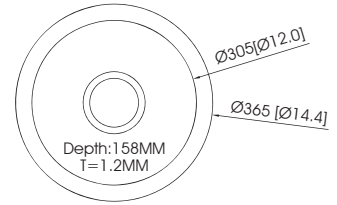

Accessories

EC-22103

Sink Dimensions (mm) : 762 x 430 x 208
 Bowl Dimensions (mm) : 725 x 393 x R23
 Thickness (mm) : 1.2 (18 gauge)
 Installation : undermount

Accessories

EC-22104

Sink Dimensions (mm) : 819 x 457 x 237
 Bowl Dimensions (mm) : 789 x 427 x R17
 Thickness (mm) : 1.2 (18 gauge)
 Installation : undermount

Accessories

Diamond

EC-22106

Sink Dimensions (mm) : 815 × 440 × 238
 Bowl Dimensions (mm) : 787 × 412
 Thickness (mm) : 1.2 (18 gauge)
 Installation : top mount / undermount

Accessories

EC-22107

Sink Dimensions (mm) : 840 × 490 × 223
 Bowl Dimensions (mm) : 820 × 470 × R10
 Thickness (mm) : 1.2 (18 gauge)
 Installation : top mount

Accessories

Mono

Mono

EC-31102

Sink Dimensions (mm) : $\varnothing 365 \times 158$
 Bowl Dimensions (mm) : $\varnothing 320$
 Thickness (mm) : 1.2 (18 gauge)
 Installation : undermount

EC-31104

Sink Dimensions (mm) : $464 \times 419 \times 210$
 Bowl Dimensions (mm) : $415 \times 371 \times R83$
 Thickness (mm) : 1.2 (18 gauge)
 Installation : undermount

EC-31103

Sink Dimensions (mm) : $597 \times 463 \times 210$
 Bowl Dimensions (mm) : $543 \times 415 \times R83$
 Thickness (mm) : 1.2 (18 gauge)
 Installation : undermount

Mono

EC-31301

Sink Dimensions (mm) : 775 × 464 × 210
Bowl Dimensions (mm) : 755 × 424 × R60
Thickness (mm) : 1.0 (20 gauge)
Installation : undermount