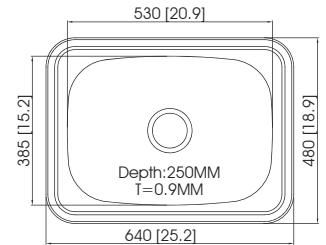

Accessories

EC-32205

Sink Dimensions (mm) : 900 × 480 × 218
 Bowl Dimensions (mm) : 880 × 460 × R10
 Thickness (mm) : 0.9 (20 gauge)
 Installation : top mount

Accessories

EC-32211

Sink Dimensions (mm) : 900 × 900 × 220
 Bowl Dimensions (mm) : refer to the template
 Thickness (mm) : 0.8 (22 gauge)
 Installation : top mount

Accessories

CL03

EC-H2120

Sink Dimensions (mm) : 500 × 460 × 200
Bowl Dimensions (mm) : 464 × 424 × R17
Thickness (mm) : 0.8 (22 gauge)
Installation : top mount

EC-41411

Sink Dimensions (mm) : 530 × 460 × 210
Bowl Dimensions (mm) : 508 × 436 × R20
Thickness (mm) : 0.8 (22 gauge)
Installation : top mount

EC-41414

Sink Dimensions (mm) : 595 × 470 × 200
Bowl Dimensions (mm) : 480 × 410 × R25
Thickness (mm) : 0.8 (22 gauge)
Installation : undermount

EC-41412

Sink Dimensions (mm) : 612 × 460 × 220
Bowl Dimensions (mm) : 588 × 436 × R20
Thickness (mm) : 0.8 (22 gauge)
Installation : top mount

EC-D019C

Sink Dimensions (mm) : 640 × 480 × 250
 Bowl Dimensions (mm) : 611 × 451 × R60
 Thickness (mm) : 0.9 (20 gauge)
 Installation : top mount

EC-42103

Sink Dimensions (mm) : 685 × 420 × 172
 Bowl Dimensions (mm) : 665 × 400 × R40
 Thickness (mm) : 0.8 (22 gauge)
 Installation : top mount