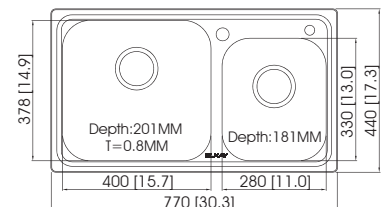

EC-41414

Sink Dimensions (mm) : 595 × 470 × 200
Bowl Dimensions (mm) : 480 × 410 × R25
Thickness (mm) : 0.8 (22 gauge)
Installation : undermount

EC-41412

Sink Dimensions (mm) : 612 × 460 × 220
Bowl Dimensions (mm) : 588 × 436 × R20
Thickness (mm) : 0.8 (22 gauge)
Installation : top mount

EC-D019C

Sink Dimensions (mm) : 640 × 480 × 250
 Bowl Dimensions (mm) : 611 × 451 × R60
 Thickness (mm) : 0.9 (20 gauge)
 Installation : top mount

EC-42103

Sink Dimensions (mm) : 685 × 420 × 172
 Bowl Dimensions (mm) : 665 × 400 × R40
 Thickness (mm) : 0.8 (22 gauge)
 Installation : top mount

Accessories

LSD01

EC-52107

Sink Dimensions (mm) : 770 × 440 × 201
 Bowl Dimensions (mm) : 748 × 416 × R20
 Thickness (mm) : 0.8 (22 gauge)
 Installation : top mount

Accessories

WB-14

CB-31

LSD01

EC-52103U

Sink Dimensions (mm) : 780 × 450 × 205
Bowl Dimensions (mm) : 760 × 430 × R18
Thickness (mm) : 0.8 (22 gauge)
Installation : top mount

Accessories

Stunning

Stunning

EC-32106L/R

Sink Dimensions (mm) : 794 × 508 × 210
 Bowl Dimensions (mm) : refer to the template
 Thickness (mm) : 1.2 (18 gauge)
 Installation : undermount