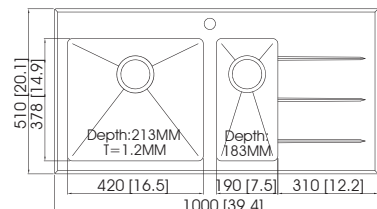

Accessories

EC-22117

Sink Dimensions (mm) : 803 × 450 × 226
 Bowl Dimensions (mm) : 787 × 434 × R15
 Thickness (mm) : 1.2 (18 gauge)
 Installation : top mount

Accessories

Charming

Charming

EC-31903

Sink Dimensions (mm) : 860 × 510 × 214
 Bowl Dimensions (mm) : 425 × 383 × R15
 Thickness (mm) : 1.2 (18 gauge)
 Installation : top mount

Accessories

EC-31904

Sink Dimensions (mm) : 860 × 510 × 223
 Bowl Dimensions (mm) : 405 × 405 × R25
 Thickness (mm) : 1.0 (20 gauge)
 Installation : top mount

Accessories

EC-32905

Sink Dimensions (mm) : 1000 × 510 × 213
 Bowl Dimensions (mm) : 655 × 383 × R15
 Thickness (mm) : 1.2 (18 gauge)
 Installation : top mount

Accessories

Charming

EC-32906

Sink Dimensions (mm) : 885 × 510 × 224
 Bowl Dimensions (mm) : 810 × 405 × R25
 Thickness (mm) : 1.0 (20 gauge)
 Installation : top mount

Accessories

EC-31418L/R

Sink Dimensions (mm) : 840 × 480 × 213
 Bowl Dimensions (mm) : 816 × 456 × R15
 Thickness (mm) : 1.0 (20 gauge)
 Installation : top mount

Accessories

EC-32213

Sink Dimensions (mm) : 810 × 480 × 230
 Bowl Dimensions (mm) : 790 × 460 × R15
 Thickness (mm) : 1.0 (20 gauge)
 Installation : top mount

Accessories

Charming

EC-22102U

Sink Dimensions (mm) : 840 × 450 × 215
 Bowl Dimensions (mm) : 803 × 413 × R20
 Thickness (mm) : 1.0 (20 gauge)
 Installation : undermount