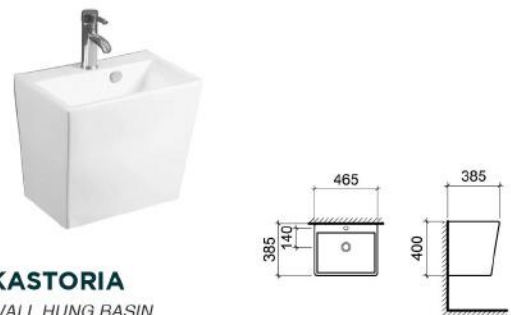

KASTORIA

WALL HUNG BASIN

WB 3004

c/w 1 Prepunched Tap Hole
c/w Overflow Hole
c/w Fixing Bolts & Nuts (One Pair)
Dimension : 465 x 385 x 400 mm