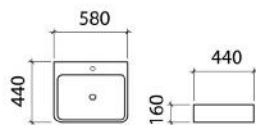

MUNICH

WALL HUNG BASIN

WB 6019

c/w 1 Prepunched Tap Hole
c/w Fixing Bolts & Nuts (One Pair)
Dimension : 580 x 440 x 160 mm