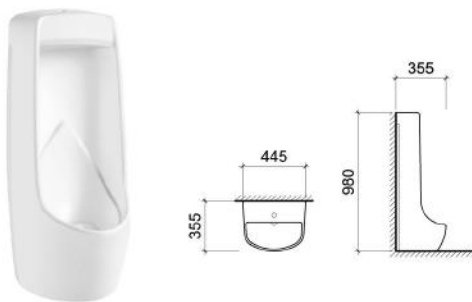

URINAL BOWLS

TROY

PEDESTAL URINAL BOWL

UB 7004 TI/BI

c/w Top Inlet / Back Inlet (Optional)
c/w Fixing Bolts & Nuts (One Pair)
Dimension : 355 x 445 x 980 mm