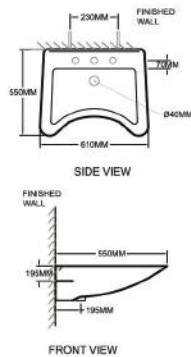

VERIA
WALL HUNG BASIN

L6364

c/w 1 Prepunched Tap Hole
c/w Overflow Hole
c/w Fixing Bolts & Nuts (One Pair)
Dimension : 610 x 550 x 195 mm