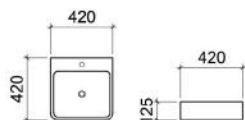

PAROS 420

WALL HUNG BASIN

WB 6011

c/w 1 Prepunched Tap Hole
c/w Fixing Bolts & Nuts (One Pair)
Dimension : 420 x 420 x 125 mm