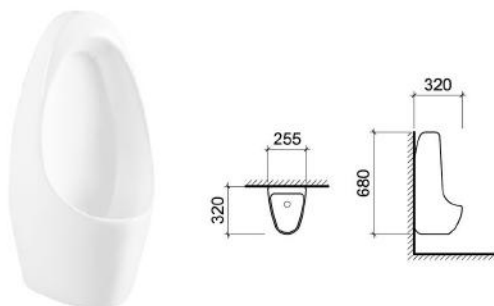

TAXILA

WALL HUNG URINAL BOWL

UB 7003 TI/BI

c/w Top Inlet / Back Inlet (Optional)
c/w Fixing Bolts & Nuts (One Pair)
c/w Urinal Connector Set (USC01)
Dimension : 320 x 225 x 680 mm