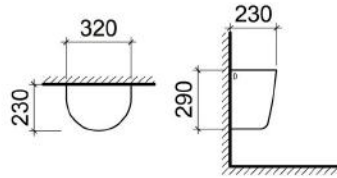

BASINS PEDESTALS