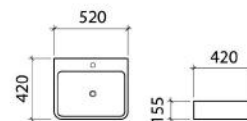

PAROS 520

WALL HUNG BASIN

WB 6018

c/w 1 Prepunched Tap Hole
c/w Fixing Bolts & Nuts (One Pair)
Dimension : 520 x 420 x 155 mm