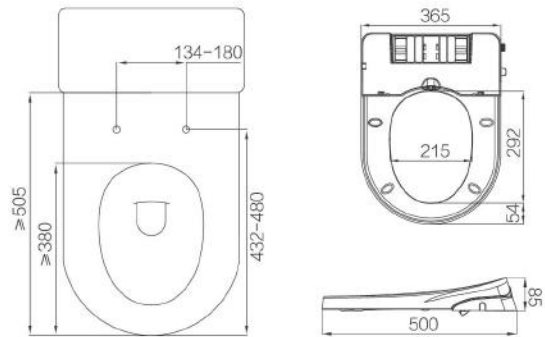

SC403BX

Suitable for models LT2141D, LT2141E, WC1006, WC1008, WC1011, WC2002, WC2006, WC2009, & WC2010