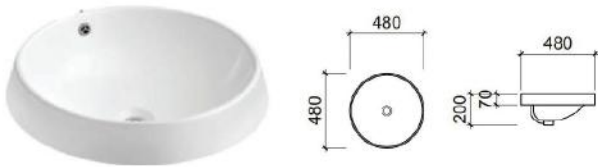

SEMI-INSERT BASIN

MITILINI

SEMI-INSERT BASIN

AC6001

c/w Overflow Hole
Dimension : 480 dia x 200 mm