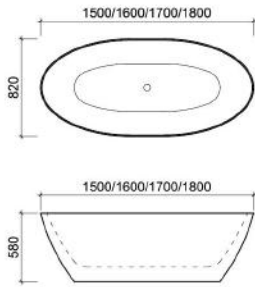

BATH TUBS

GENEVA BATH TUB

BT16 0014A/B/C/D

Free Standing Acrylic Bathtub
c/w Drainage Device
A - 1500 x 820 x 580 mm
B - 1600 x 820 x 580 mm
C - 1700 x 820 x 580 mm
D - 1800 x 820 x 580 mm