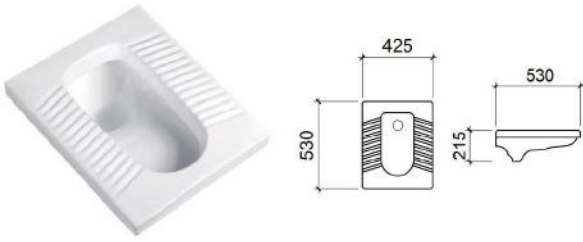

SQUATTING PANS

PRAGUE

RECTANGULAR SQUATTING PAN WITH INTEGRAL FOOTREST

SQ 7001

Dimension : 530 x 425 x 215 mm