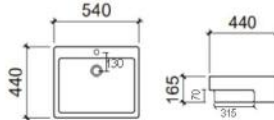

HYDRA 540
SEMI-RECESSED BASIN

SR 6007
c/w 1 Prepunched Tap Hole
c/w Overflow Hole
Dimension : 540 x 440 x 165 mm