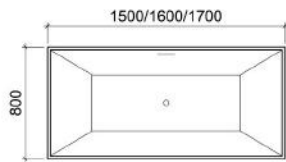

BATH TUBS

CATANIA BATH TUB

BT16 0016A/B/C

Free Standing Acrylic Bathtub
c/w Drainage Device
A - 1500 x 800 x 580 mm
B - 1600 x 800 x 580 mm
C - 1700 x 800 x 580 mm