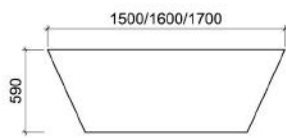

BATH TUBS

CATANIA BATH TUB

BT16 0016A/B/C

Free Standing Acrylic Bathtub
c/w Drainage Device
A - 1500 x 800 x 580 mm
B - 1600 x 800 x 580 mm
C - 1700 x 800 x 580 mm