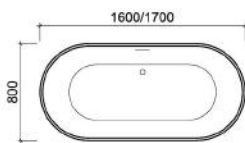

MADRID BATH TUB

BT16 0015A/B

Free Standing Acrylic Bathtub
c/w Drainage Device
A - 1600 x 800 x 580 mm
B - 1700 x 800 x 580 mm