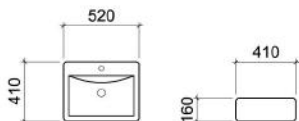

WALL HUNG BASINS

HYDRA 520 WH

WALL HUNG BASIN

CT 6004 (WH)

c/w 1 Prepunched Tap Hole
c/w Overflow Hole
c/w Fixing Bolts & Nuts (One Pair)
Dimension : 520 x 410 x 160 mm