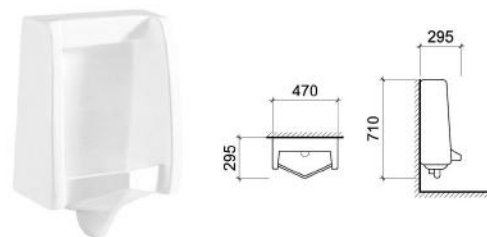

PETRA

WALL HUNG RECTANGULAR URINAL BOWL

UB 7002 TI/BI

c/w Top Inlet / Back Inlet (Optional)
c/w Fixing Bolts & Nuts (One Pair)
c/w Urinal Connector Set (USC01)
Dimension : 295 x 470 x 710 mm