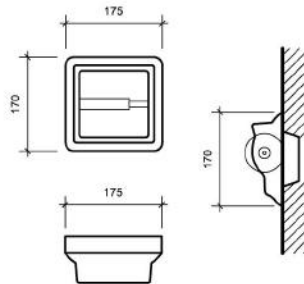

BASINS PEDESTALS

BASIN PEDESTAL - HALF

WB 6003 P

c/w Fixing Bolts & Nuts (One Pair)
Dimension : 320 x 230 x 290 mm

ACCESSORIES

SOAP HOLDER

SEMI-RECESSED

SH9001

Dimension : 150 x 150 mm

PAPER HOLDER

SEMI-RECESSED

PH9002

c/w Plastic Roller
Dimension : 170 x 175 mm