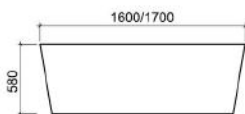

MADRID BATH TUB

BT16 0015A/B

Free Standing Acrylic Bathtub
c/w Drainage Device
A - 1600 x 800 x 580 mm
B - 1700 x 800 x 580 mm