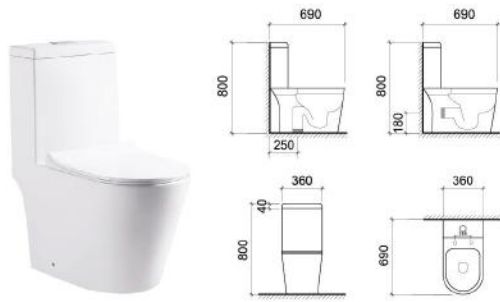

ONE PIECE WATER CLOSETS

VIENNA OP

ONE PIECE WASHDOWN PEDESTAL WATER CLOSET

WC 1006 S/P

c/w Dual Flush (DF) Push Button
c/w PP Soft Close Toilet Seat Cover
Horizontal Outlet, P = 180mm (P450 Outlet Connector)
Bottom Outlet, S = 250mm (PS01 P to S Connector)
Dimension : 690 x 360 x 800 mm