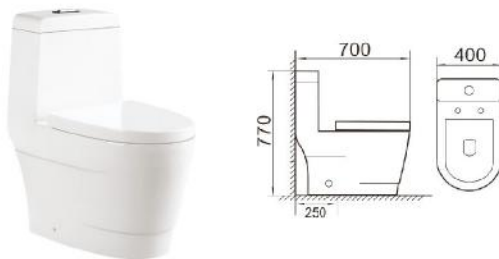

LUCCA

ONE PIECE WASHDOWN RIMLESS PEDESTAL WATER CLOSET

WC 1011 S

c/w Dual Flush (DF) Push Button
c/w PP Soft Close Toilet Seat Cover
c/w P450 Straight Outlet Connector
Bottom Outlet, S = 250mm
Dimension : 700 x 400 x 770 mm