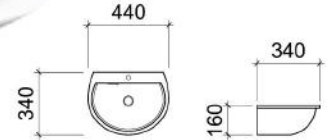

KAVALA 440
WALL HUNG BASIN

TO 3323

c/w 1 Prepunched Tap Hole
c/w Overflow Hole
c/w Fixing Bolts & Nuts (One Pair)
Dimension : 440 x 340 x 160 mm