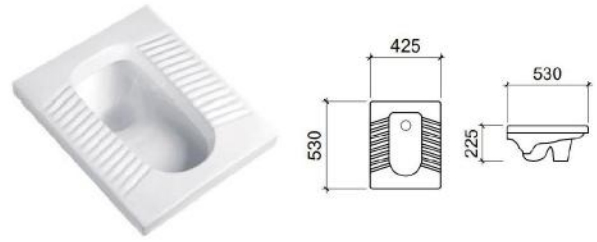

WARSAW

RECTANGULAR SQUATTING PAN WITH INTEGRAL FOOTREST

SQ 7002

c/w Integral S Trap
Dimension : 530 x 425 x 225 mm

CONCEALED CISTERNS & ACTUATORS

NV701

NOVATEC UNIVERSAL FRAME FOR WALL HUNG WC
(FRONT OPERATION)

Thickness of cistern : 90mm, height : 1160mm
Adjustable flush valve 3/4.5L, 3.6L, 4/7L

NV703

NOVATEC UNIVERSAL CONCEALED CISTERN
(FRONT OPERATION)

Thickness of cistern : 84mm, height : 1100mm
Adjustable flush valve 3/4.5L, 3.6L, 4/7L