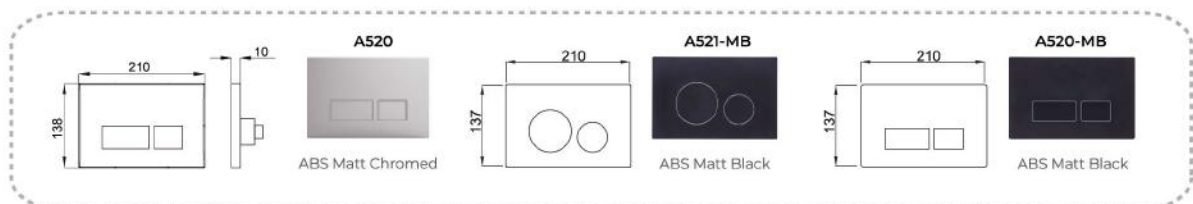

A520

ABS Matt Chromed

A521-MB

ABS Matt Black

A520-MB

ABS Matt Black