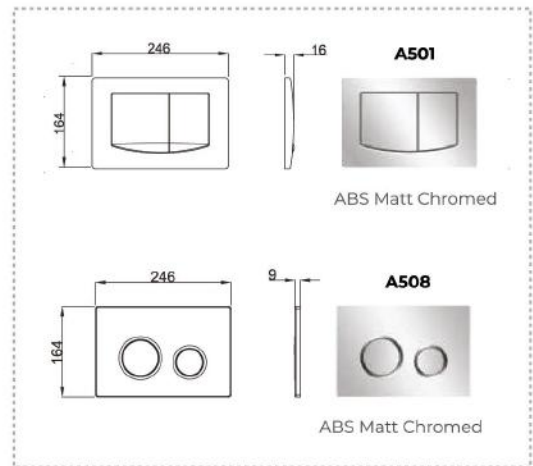

A501

ABS Matt Chromed

A508

ABS Matt Chromed