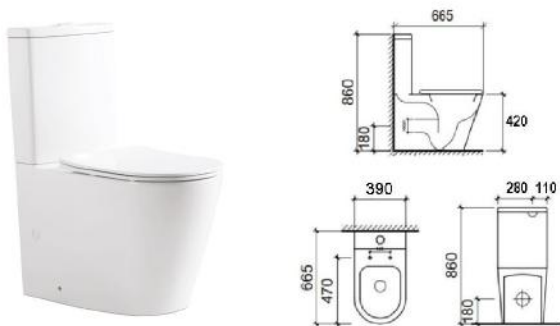

CLOSE COUPLE WATER CLOSETS