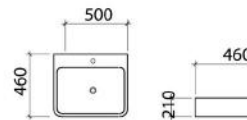

VOLOS

WALL HUNG BASIN

WB 6016

c/w 1 Prepunched Tap Hole
c/w Overflow Hole
c/w Fixing Bolts & Nuts (One Pair)
Dimension : 500 x 460 x 210 mm