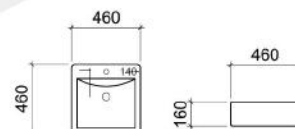

HYDRA 460 WH

WALL HUNG BASIN

CT 6005 (WH)

c/w 1 Prepunched Tap Hole
c/w Fixing Bolts & Nuts (One Pair)
Dimension : 460 x 460 x 160 mm