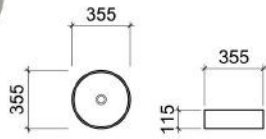

COUNTER TOP BASINS

POMPEI 355 ROUND

COUNTER TOP ROUND BASIN MATT BLACK

LT 3134 MB

c/w Matt Black Pop Up Waste
Dimension : 355 x 355 x 115 mm