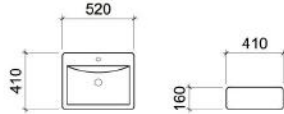

COUNTER TOP BASINS

HYDRA 520
COUNTER TOP BASIN

CT 6004
c/w 1 Prepunched Tap Hole
c/w Overflow Hole
Dimension : 520 x 410 x 160 mm