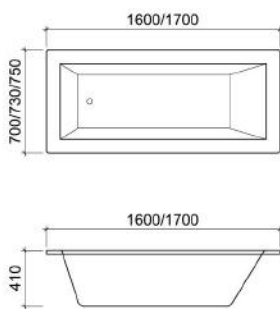

ROME BATH TUB

BT16 0307A/B/C

Built-in Acrylic Bathtub
c/w Drainage Device
A - 1600 x 750 x 410 mm
B - 1700 x 700 x 410 mm
C - 1700 x 730 x 410 mm