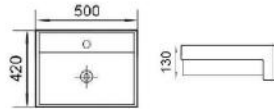

SEMI-RECESSED BASINS

RIGA 500
SEMI-RECESSED BASIN

SR 6015
c/w 1 Prepunched Tap Hole
c/w Overflow Hole
Dimension : 500 x 420 x 130 mm