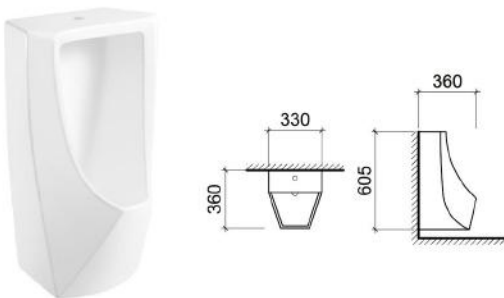

VENICE

WALL HUNG URINAL BOWL

UB 7006 TI/BI

c/w Top Inlet / Back Inlet (Optional)
c/w Fixing Bolts & Nuts (One Pair)
c/w Urinal Connector Set (USC01)
Dimension : 360 x 330 x 605 mm