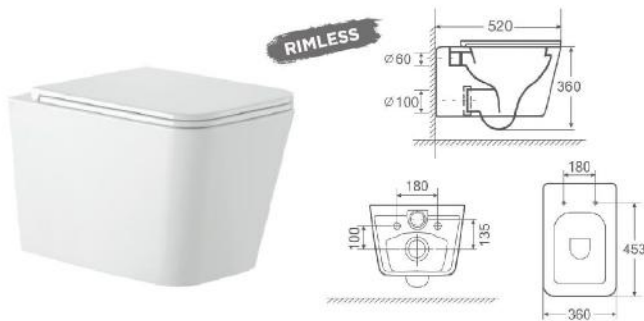

WALL HUNG WATER CLOSETS

TERENCE

WALL HUNG RIMLESS WASHDOWN WATER CLOSET

WH-8002

c/w WHB01 Chair Bracket, Fixing Bolts & Nuts (One Pair)
c/w PP Soft Close Toilet Seat Cover
c/w P450 Straight Outlet Connector
Horizontal Outlet, P = 180mm
Dimension : 520 x 360 x 360 mm