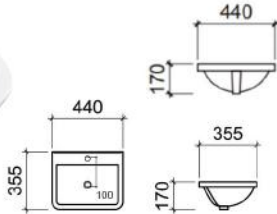

LARISSA 440
WALL HUNG BASIN

WB 6014

c/w 1 Prepunched Tap Hole
c/w Overflow Hole
c/w Fixing Bolts & Nuts (One Pair)
Dimension : 440 x 355 x 170 mm