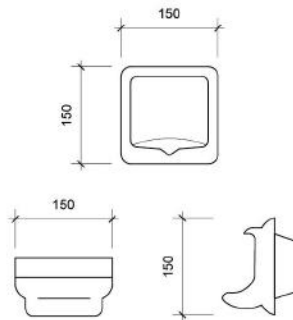

ACCESSORIES

SOAP HOLDER

SEMI-RECESSED

SH9001

Dimension : 150 x 150 mm