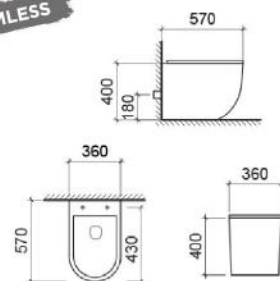

WALL HUNG WATER CLOSETS

RIMLESS

POMPEI BLACK WC

WALL HUNG RIMLESS WASHDOWN WATER CLOSET - BLACK

LT 003E B

c/w Fixing Bolts & Nuts (One Pair)
c/w PP Soft Close Toilet Seat Cover
c/w P450 Straight Outlet Connector
Horizontal Outlet, P = 180mm
Dimension : 570 x 350 x 330 mm

RIMLESS

POMPEI WHITE WC

WALL HUNG RIMLESS WASHDOWN WATER CLOSET

LT 003E

c/w Fixing Bolts & Nuts (One Pair)
c/w PP Soft Close Toilet Seat Cover
c/w P450 Straight Outlet Connector
Horizontal Outlet, P = 180mm
Dimension : 570 x 350 x 330 mm

RIMLESS

MILAN E

WALL HUNG RIMLESS WASHDOWN WATER CLOSET

LT 2141 E

c/w Fixing Bolts & Nuts (One Pair)
c/w PP Soft Close Toilet Seat Cover
c/w P450 Straight Outlet Connector
Horizontal Outlet, P = 180mm
Dimension : 580 x 365 x 415 mm

BACK TO WALL WATER CLOSETS

RIMLESS

MILAN D

BACK TO WALL RIMLESS WASHDOWN PEDESTAL WC

LT-2141 D

c/w Fixing Bolts & Nuts (One Pair)
c/w PP Soft Close Toilet Seat Cover
c/w P450 Straight Outlet Connector
Horizontal Outlet, P = 180mm
Bottom Outlet, S = 150mm (subject to additional connector)
Dimension : 570 x 360 x 400 mm