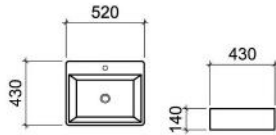

WALL HUNG BASINS

SANTORINI

WALL HUNG BASIN

LT 5030

c/w 1 Prepunched Tap Hole
c/w Overflow Hole
c/w Fixing Bolts & Nuts (One Pair)
Dimension : 520 x 430 x 140 mm