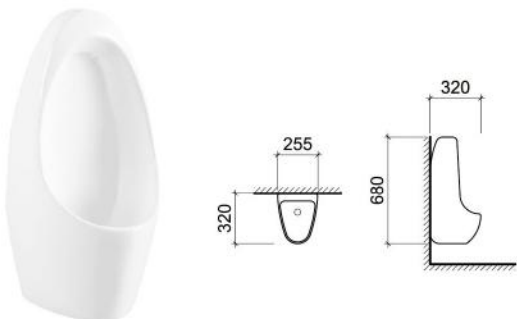

TAXILA

WALL HUNG URINAL BOWL

UB 7003 TI/BI

c/w Top Inlet / Back Inlet (Optional)
c/w Fixing Bolts & Nuts (One Pair)
c/w Urinal Connector Set (USC01)
Dimension : 320 x 225 x 680 mm