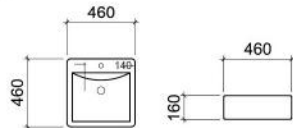

HYDRA 460 WH

WALL HUNG BASIN

CT 6005 (WH)

c/w 1 Prepunched Tap Hole
c/w Fixing Bolts & Nuts (One Pair)
Dimension : 460 x 460 x 160 mm