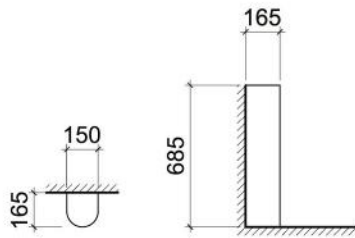

BASINS PEDESTALS

BASIN PEDESTAL - FULL

WB 6002 P

c/w Fixing Bolts & Nuts (One Pair)
Dimension : 150 x 165 x 685 mm