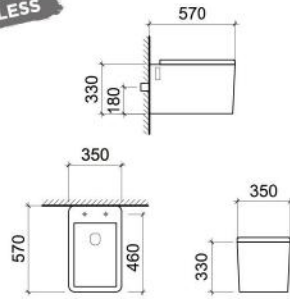

RIMLESS

POMPEI BLACK WC

WALL HUNG RIMLESS WASHDOWN WATER CLOSET - BLACK

LT 003E B

c/w Fixing Bolts & Nuts (One Pair)
c/w PP Soft Close Toilet Seat Cover
c/w P450 Straight Outlet Connector
Horizontal Outlet, P = 180mm
Dimension : 570 x 350 x 330 mm