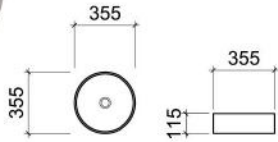

COUNTER TOP BASINS

POMPEI 355 ROUND

COUNTER TOP ROUND BASIN MATT BLACK

LT 3134 MB

c/w Matt Black Pop Up Waste
Dimension : 355 x 355 x 115 mm