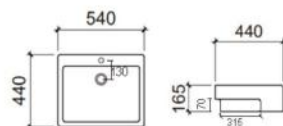

SEMI-RECESSED BASINS

HYDRA 540

SEMI-RECESSED BASIN

SR 6007

c/w 1 Prepunched Tap Hole
c/w Overflow Hole
Dimension : 540 x 440 x 165 mm