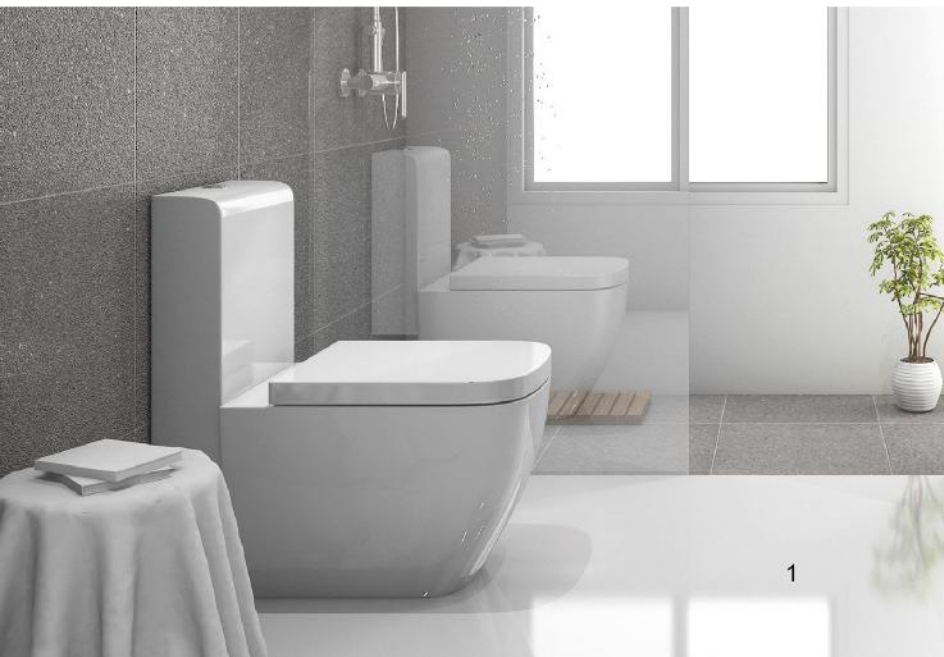

ONE PIECE WATER CLOSETS

WC 1005 S/P

c/w Dual Flush (DF) Push Button
c/w PP Soft Close Toilet Seat Cover
Horizontal Outlet, P = 180mm (P450 Outlet Connector)
Bottom Outlet, S = 250mm (PS01 P to S Connector)
Dimension : 680 x 360 x 780 mm

WC 1006 S/P

c/w Dual Flush (DF) Push Button
c/w PP Soft Close Toilet Seat Cover
Horizontal Outlet, P = 180mm (P450 Outlet Connector)
Bottom Outlet, S = 250mm (PS01 P to S Connector)
Dimension : 690 x 360 x 800 mm

WC 1011 S

c/w Dual Flush (DF) Push Button
c/w PP Soft Close Toilet Seat Cover
c/w P450 Straight Outlet Connector
Bottom Outlet, S = 250mm
Dimension : 700 x 400 x 770 mm

WC 1013 S/P

c/w Dual Flush (DF) Push Button
c/w PP Toilet Seat Cover
c/w P450 Straight Outlet Connector
Horizontal Outlet, P = 180mm
Bottom Outlet, S = 250mm
Dimension : 670 x 400 x 730 mm