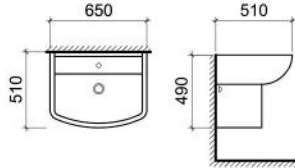

TRIPOLI 650
WALL HUNG BASIN

WB 6004

c/w 1 Prepunched Tap Hole
c/w Overflow Hole
c/w Half Pedestal
c/w Fixing Bolts & Nuts (One Pair)
Dimension : 650 x 510 x 490 mm