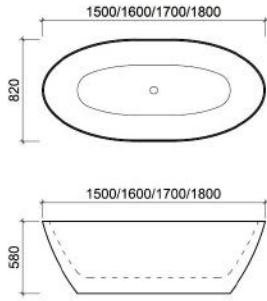

GENEVA
BATH TUB

BT160014A/B/C/D

Free Standing Acrylic Bathtub
c/w Drainage Device
A - 1500 x 820 x 580 mm
B - 1600 x 820 x 580 mm
C - 1700 x 820 x 580 mm
D - 1800 x 820 x 580 mm