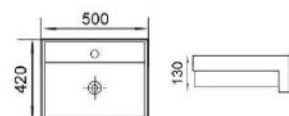

RIGA 500

SEMI-RECESSED BASIN

SR 6015

c/w 1 Prepunched Tap Hole
c/w Overflow Hole
Dimension : 500 x 420 x 130 mm