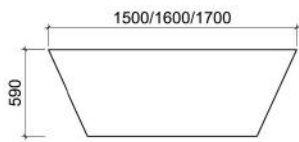

## PAPER HOLDER SEMI-RECESSED

**PH9002**

c/w Plastic Roller  
Dimension : 170 x 175 mm

**CATANIA**  
BATH TUB

**BT160016A/B/C**

Free Standing Acrylic Bathtub  
c/w Drainage Device  
A - 1500 x 800 x 580 mm  
B - 1600 x 800 x 580 mm  
C - 1700 x 800 x 580 mm