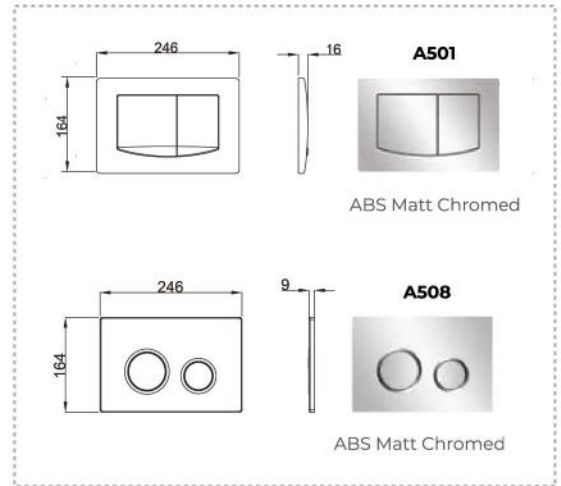

NV703

NOVATEC UNIVERSAL CONCEALED CISTERN
(FRONT OPERATION)

Thickness of cistern : 84mm, height : 1100mm
Adjustable flush valve 3/4.5L, 3.6L, 4/7L