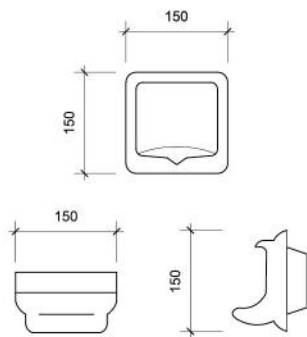

ACCESSORIES

SOAP HOLDER SEMI-RECESSED

SH9001

Dimension : 150 x 150 mm