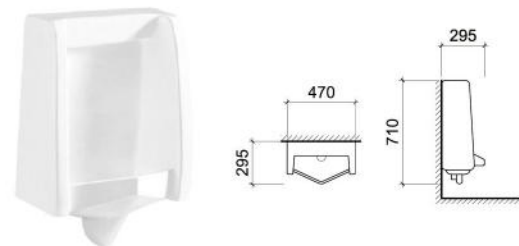

PETRA

WALL HUNG RECTANGULAR URINAL BOWL

UB 7002 TI/BI

c/w Top Inlet / Back Inlet (Optional)
c/w Fixing Bolts & Nuts (One Pair)
c/w Urinal Connector Set (USC01)
Dimension : 295 x 470 x 710 mm