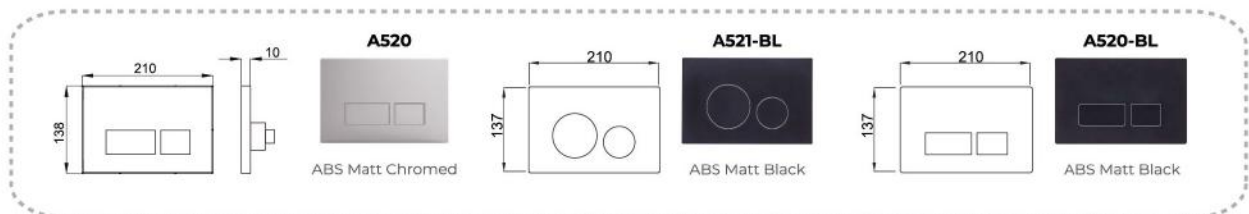

NV722

NOVATEC CONCEALED CISTERN
(FRONT / TOP OPERATION)

Thickness of cistern : 84mm, height : 1100mm
Adjustable flush valve 3/4.5L, 3.6L, 4/7L