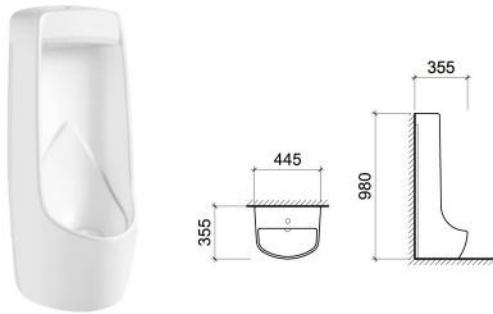

URINAL BOWLS

TROY

PEDESTAL URINAL BOWL

UB 7004 TI/BI

c/w Top Inlet / Back Inlet (Optional)
c/w Fixing Bolts & Nuts (One Pair)
Dimension : 355 x 445 x 980 mm