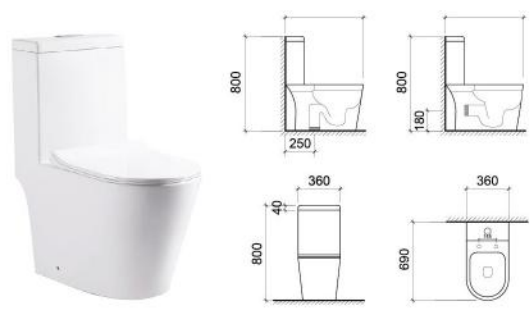

# CONTENT

- 01 --- ONE PIECE WATER CLOSETS
- 03 --- CLOSE COUPLE WATER CLOSETS
- 05 --- WASH BIDET TOILET SEAT
- 06 --- WALL HUNG & BACK TO WALL WATER CLOSETS
- 07 --- URINAL BOWLS
- 08 --- SQUATTING PANS & CONCEALED CISTERNS & ACTUATORS
- 09 --- WASH BASINS
- 15 --- BASIN PEDESTALS & ACCESSORIES
- 16 --- BATH TUBS

# ONE PIECE WATER CLOSETS

**ZURICH OP**  
ONE PIECE WASHDOWN PEDESTAL WATER CLOSET

**WC 1005 S/P**

c/w Dual Flush (DF) Push Button  
c/w PP Soft Close Toilet Seat Cover  
Horizontal Outlet, P = 180mm (P450 Outlet Connector)  
Bottom Outlet, S = 250mm (PS01 P to S Connector)  
Dimension : 680 x 360 x 780 mm

**VIENNA OP**  
ONE PIECE WASHDOWN PEDESTAL WATER CLOSET

**WC 1006 S/P**

c/w Dual Flush (DF) Push Button  
c/w PP Soft Close Toilet Seat Cover  
Horizontal Outlet, P = 180mm (P450 Outlet Connector)  
Bottom Outlet, S = 250mm (PS01 P to S Connector)  
Dimension : 690 x 360 x 800 mm