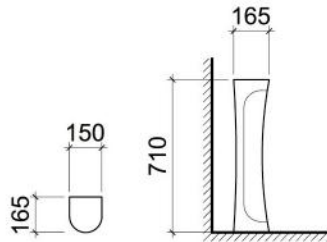

BASIN PEDESTAL - HALF

WB 6003 P

c/w Fixing Bolts & Nuts (One Pair)
Dimension : 320 x 230 x 290 mm

BASIN PEDESTAL - FULL

WB 6005 P

c/w Fixing Bolts & Nuts (One Pair)
Dimension : 150 x 165 x 710 mm