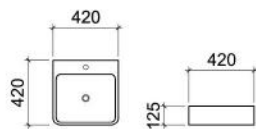

PAROS 420

WALL HUNG BASIN

WB 6011

c/w 1 Prepunched Tap Hole
c/w Fixing Bolts & Nuts (One Pair)
Dimension : 420 x 420 x 125 mm