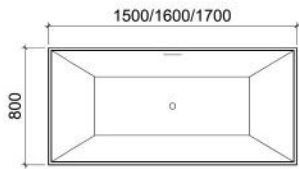

## PAPER HOLDER SEMI-RECESSED

**PH9002**

c/w Plastic Roller  
Dimension : 170 x 175 mm

**CATANIA**  
BATH TUB

**BT160016A/B/C**

Free Standing Acrylic Bathtub  
c/w Drainage Device  
A - 1500 x 800 x 580 mm  
B - 1600 x 800 x 580 mm  
C - 1700 x 800 x 580 mm