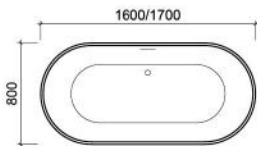

## PAPER HOLDER SEMI-RECESSED

**PH9002**

c/w Plastic Roller  
Dimension : 170 x 175 mm

**CATANIA**  
BATH TUB

**BT160016A/B/C**

Free Standing Acrylic Bathtub  
c/w Drainage Device  
A - 1500 x 800 x 580 mm  
B - 1600 x 800 x 580 mm  
C - 1700 x 800 x 580 mm