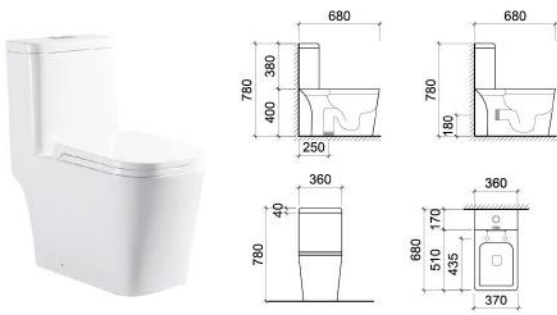

ONE PIECE WATER CLOSETS

ZURICH OP
ONE PIECE WASHDOWN PEDESTAL WATER CLOSET

WC 1005 S/P

c/w Dual Flush (DF) Push Button
c/w PP Soft Close Toilet Seat Cover
Horizontal Outlet, P = 180mm (P450 Outlet Connector)
Bottom Outlet, S = 250mm (PS01 P to S Connector)
Dimension : 680 x 360 x 780 mm