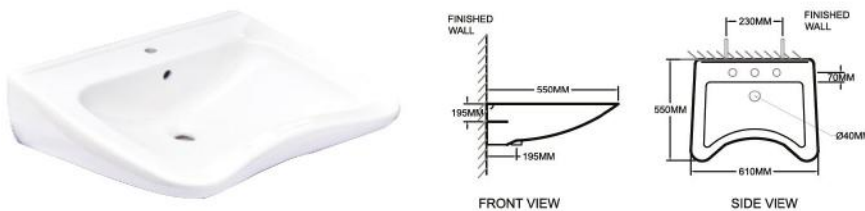

VERIA

WALL HUNG BASIN

L6364

c/w 1 Prepunched Tap Hole
c/w Overflow Hole
c/w Fixing Bolts & Nuts (One Pair)
Dimension : 610 x 550 x 195 mm