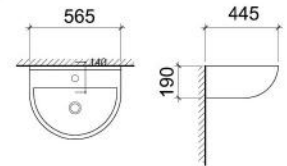

**WB 6012**

c/w 1 Prepunched Tap Hole  
c/w Overflow Hole  
c/w Fixing Bolts & Nuts (One Pair)  
Dimension : 430 x 360 x 155 mm

**TRIPOLI 650**  
WALL HUNG BASIN

**WB 6004**

c/w 1 Prepunched Tap Hole  
c/w Overflow Hole  
c/w Half Pedestal  
c/w Fixing Bolts & Nuts (One Pair)  
Dimension : 650 x 510 x 490 mm