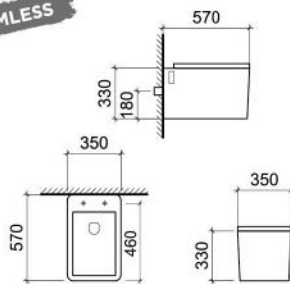

### WC 1014 S/P

c/w Dual Flush (DF) Push Button  
 c/w PP Soft Close Toilet Seat Cover  
 c/w P450 Straight Outlet Connector  
 Horizontal Outlet, P = 180mm  
 Bottom Outlet, S = 250mm  
 Dimension : 675 x 370 x 750 mm

### WC 2010 S/P

c/w Dual Flush (DF) Push Button  
 c/w PP Soft Close Toilet Seat Cover  
 c/w P450 Straight Outlet Connector  
 Horizontal Outlet, P = 180mm  
 Bottom Outlet, S = 250mm  
 Dimension : 680 x 390 x 770 mm

#### LT 003E B

c/w Fixing Bolts & Nuts (One Pair)  
c/w PP Soft Close Toilet Seat Cover  
c/w P450 Straight Outlet Connector  
Horizontal Outlet, P = 180mm  
Dimension : 570 x 350 x 330 mm

RIMLESS