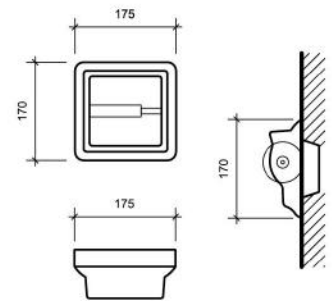

PAPER HOLDER SEMI-RECESSED

PH9002

c/w Plastic Roller
Dimension : 170 x 175 mm