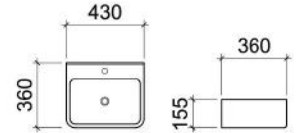

ATHENS 430
WALL HUNG BASIN

WB 6012

c/w 1 Prepunched Tap Hole
c/w Overflow Hole
c/w Fixing Bolts & Nuts (One Pair)
Dimension : 430 x 360 x 155 mm