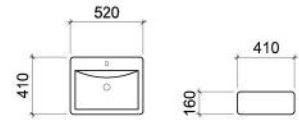

HYDRA 520 WH

WALL HUNG BASIN

CT 6004 (WH)

c/w 1 Prepunched Tap Hole
c/w Overflow Hole
c/w Fixing Bolts & Nuts (One Pair)
Dimension : 520 x 410 x 160 mm