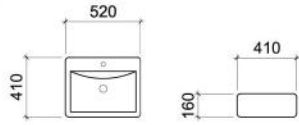

COUNTER TOP BASINS

HYDRA 520

COUNTER TOP BASIN

CT 6004

c/w 1 Prepunched Tap Hole
c/w Overflow Hole
Dimension : 520 x 410 x 160 mm