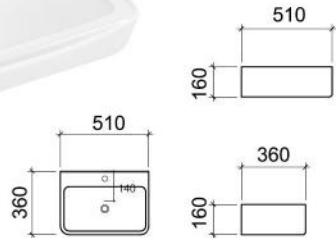

WALL HUNG BASINS

ATHENS 510
WALL HUNG BASIN

WB 6013

c/w 1 Prepunched Tap Hole
c/w Overflow Hole
c/w Fixing Bolts & Nuts (One Pair)
Dimension : 510 x 360 x 160 mm