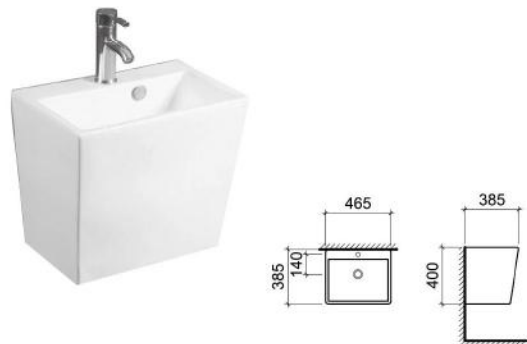

KASTORIA

WALL HUNG BASIN

WB 3004

c/w 1 Prepunched Tap Hole
c/w Overflow Hole
c/w Fixing Bolts & Nuts (One Pair)
Dimension : 465 x 385 x 400 mm