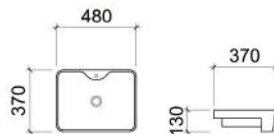

SERIFOS 480 SRB

SEMI-RECESSED BASIN

SR 6014

c/w 1 Prepunched Tap Hole
Dimension : 480 x 370 x 130 mm