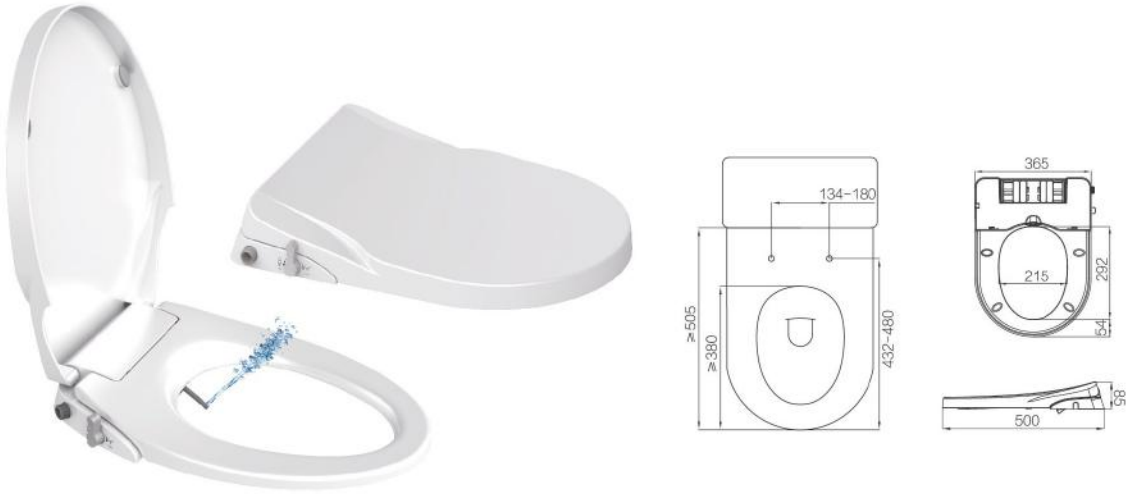

WASH BIDET TOILET SEAT

MIZU

WASH BIDET SOFT CLOSE SEAT & COVER (D-SHAPED)

SC 403BX-00

Suitable for models LT2141D, LT2141E,
WC1006, WC1008, WC1011, WC2022,
WC2006, WC2009 & WC2010