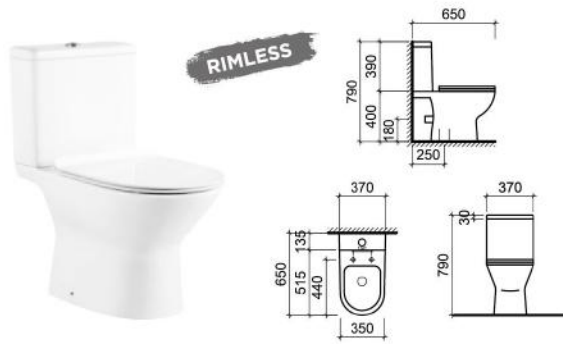

CLOSE COUPLE WATER CLOSETS

BRUSSELS

CLOSE COUPLE WASHDOWN PEDESTAL WATER CLOSET

WC 2009 S/P

c/w Dual Flush (DF) Push Button
c/w PP Soft Close Toilet Seat Cover
c/w P450 Straight Outlet Connector
Horizontal Outlet, P = 180mm
Bottom Outlet, S = 250mm
Dimension : 650 x 370 x 790 mm