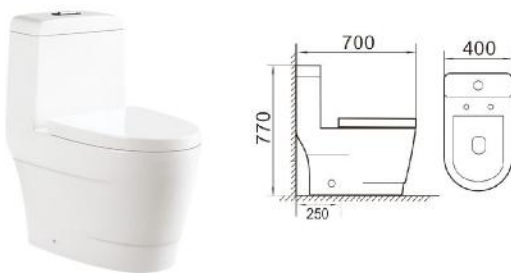

# ONE PIECE WATER CLOSETS

**ZURICH OP**  
ONE PIECE WASHDOWN PEDESTAL WATER CLOSET

**WC 1005 S/P**

c/w Dual Flush (DF) Push Button  
c/w PP Soft Close Toilet Seat Cover  
Horizontal Outlet, P = 180mm (P450 Outlet Connector)  
Bottom Outlet, S = 250mm (PS01 P to S Connector)  
Dimension : 680 x 360 x 780 mm

**VIENNA OP**  
ONE PIECE WASHDOWN PEDESTAL WATER CLOSET

**WC 1006 S/P**

c/w Dual Flush (DF) Push Button  
c/w PP Soft Close Toilet Seat Cover  
Horizontal Outlet, P = 180mm (P450 Outlet Connector)  
Bottom Outlet, S = 250mm (PS01 P to S Connector)  
Dimension : 690 x 360 x 800 mm