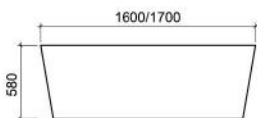

## PAPER HOLDER SEMI-RECESSED

**PH9002**

c/w Plastic Roller  
Dimension : 170 x 175 mm

**CATANIA**  
BATH TUB

**BT160016A/B/C**

Free Standing Acrylic Bathtub  
c/w Drainage Device  
A - 1500 x 800 x 580 mm  
B - 1600 x 800 x 580 mm  
C - 1700 x 800 x 580 mm