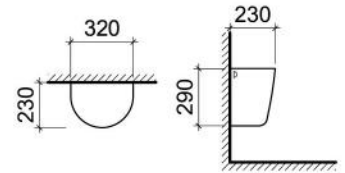

BASIN PEDESTAL - HALF

WB 6003 P

c/w Fixing Bolts & Nuts (One Pair)
Dimension : 320 x 230 x 290 mm

BASIN PEDESTAL - FULL

WB 6005 P

c/w Fixing Bolts & Nuts (One Pair)
Dimension : 150 x 165 x 710 mm