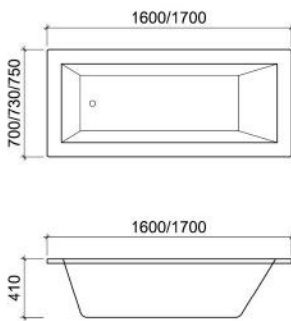

**MADRID**  
BATH TUB

**BT160015A/B**

Free Standing Acrylic Bathtub  
c/w Drainage Device  
A - 1600 x 800 x 580 mm  
B - 1700 x 800 x 580 mm

**GENEVA**  
BATH TUB

**BT160014A/B/C/D**

Free Standing Acrylic Bathtub  
c/w Drainage Device  
A - 1500 x 820 x 580 mm  
B - 1600 x 820 x 580 mm  
C - 1700 x 820 x 580 mm  
D - 1800 x 820 x 580 mm