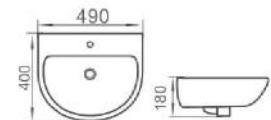

ZAGREB
WALL HUNG BASIN

WB 6015

c/w 1 Prepunched Tap Hole
c/w Overflow Hole
c/w Fixing Bolts & Nuts (One Pair)
Dimension : 490 x 400 x 180 mm