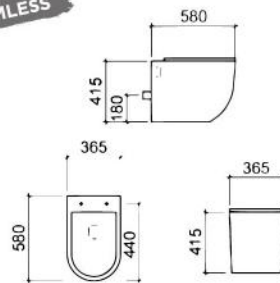

### WC 2010 S/P

c/w Dual Flush (DF) Push Button  
 c/w PP Soft Close Toilet Seat Cover  
 c/w P450 Straight Outlet Connector  
 Horizontal Outlet, P = 180mm  
 Bottom Outlet, S = 250mm  
 Dimension : 680 x 390 x 770 mm

#### LT 003E B

c/w Fixing Bolts & Nuts (One Pair)  
c/w PP Soft Close Toilet Seat Cover  
c/w P450 Straight Outlet Connector  
Horizontal Outlet, P = 180mm  
Dimension : 570 x 350 x 330 mm

RIMLESS

#### LT 003E

c/w Fixing Bolts & Nuts (One Pair)  
c/w PP Soft Close Toilet Seat Cover  
c/w P450 Straight Outlet Connector  
Horizontal Outlet, P = 180mm  
Dimension : 570 x 350 x 330 mm

RIMLESS