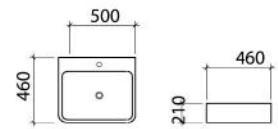

VOLOS

WALL HUNG BASIN

WB 6016

c/w 1 Prepunched Tap Hole
c/w Overflow Hole
c/w Fixing Bolts & Nuts (One Pair)
Dimension : 500 x 460 x 210 mm