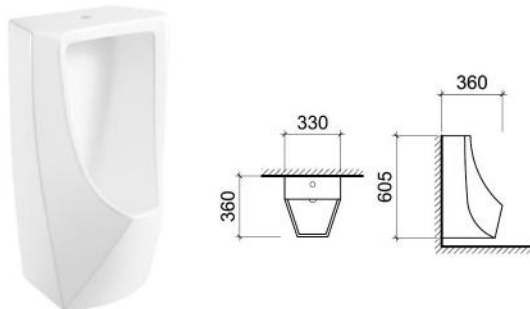

VENICE

WALL HUNG URINAL BOWL

UB 7006 TI/BI

c/w Top Inlet / Back Inlet (Optional)
c/w Fixing Bolts & Nuts (One Pair)
c/w Urinal Connector Set (USC01)
Dimension : 360 x 330 x 605 mm