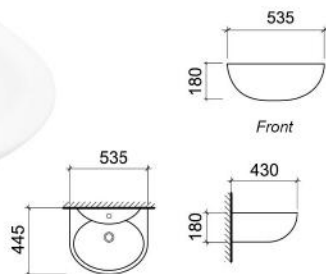

LAMIA
WALL HUNG BASIN

WB 6002

c/w 1 Prepunched Tap Hole
c/w Overflow Hole
c/w Fixing Bolts & Nuts (One Pair)
Dimension : 535 x 445 x 180 mm