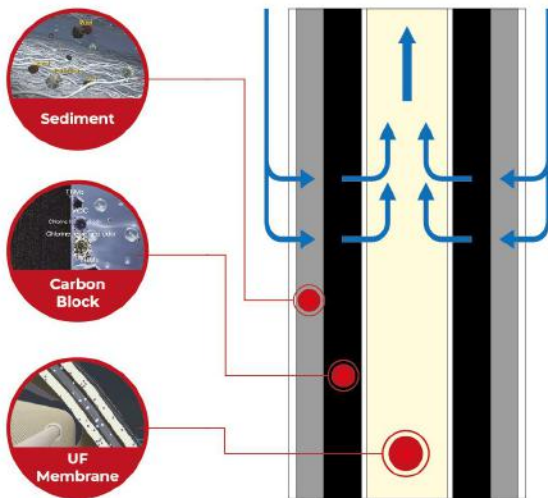

All in One Hydraulic Structure
Simplicity in hydraulic structure design that gives easy installation and worry-free maintenance.

(Patented Technology)

ISO 9001:2015 Certified Manufacturer

SPRING singapore

Sediment Filter

Remove dust, sediment, and bigger particles.

Activated Carbon Block

Remove cysts, unpleasant odours, chlorine, chloramine, trihalomethane, VOCs and heavy metals.

Ultrafiltration Membrane

Removes 99.99% of bacteria, algae and some viruses while preserving natural minerals.