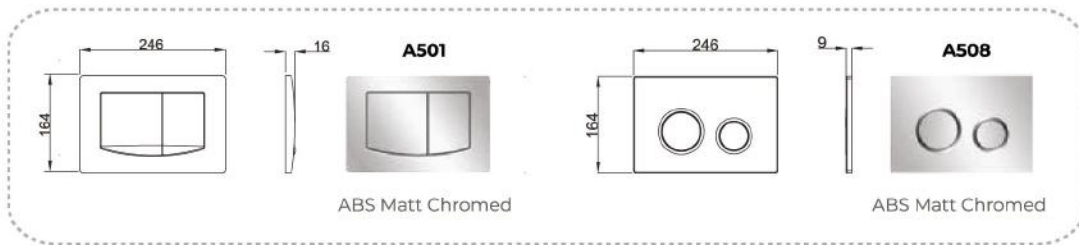

NOVATEC UNIVERSAL CONCEALED CISTERN FOR FRONT OPERATION

Thickness of cistern 84mm, height 1100mm
Adjustable flush valve 3/4.5L, 3/6L, 4/7L