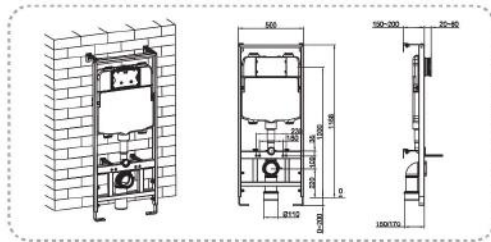

CONCEALED CISTERNS

NV701

NOVATEC UNIVERSAL FRAME FOR WALL HUNG WC FOR FRONT OPERATION

Thickness of cistern 90mm, height 1160mm
Adjustable flush valve 3/4.5L, 3/6L, 4/7L