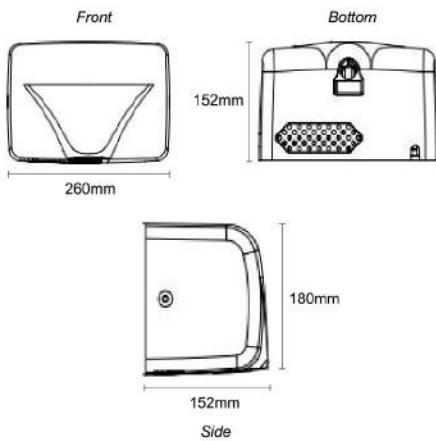

Adjustable Mirror With
Wall Mount Support
Nylon - White
Mirror Size : 500x700mm
Grab Bar Length : 500mm

BF-8885

Wall Mount Swing Up
Shower Seat Stainless
Steel With Antibacterial
Nylon - White
Size : 450(W) x 435(L)mm

Material : PE
Weight : 35.0KG
Dimension : 550 x 860 x 145mm

BF-8909-4

Baby Changing Station
Wall Mount Vertical Version

Material : PE
Weight : 35.0KG
Dimension : 860 x 550 x 145mm

BF-8910

Baby Seater
Wall Mount Vertical Version

Material : PE
Weight : 35.0KG
Dimension : 540 x 310 x 140mm

HD-2803K

Automatic High Speed Hand Dryer In White ABS Casing

- Product Specs** : AC220-240V / Frequency : 50Hz-60Hz / Rating power : 1150W
 : Power - 1150 Watt (Heater ON) / 500 Watt (Heater OFF)
 : Heater type - Heating wire / Outer casing - White ABS
 : Power - 1150 watt with heater on / 500 watt with heater off

- Operation** : Sensing type - Touchless infrared
 : Air speed - 60 m/s
 : Time out protection - 45 seconds
 : Drying time - 10-15 sec
 : Air temperature - 10-40 °c
 : Water proof - IPX1

Product Size : 260(W) x 180(H) x 152mm(D)