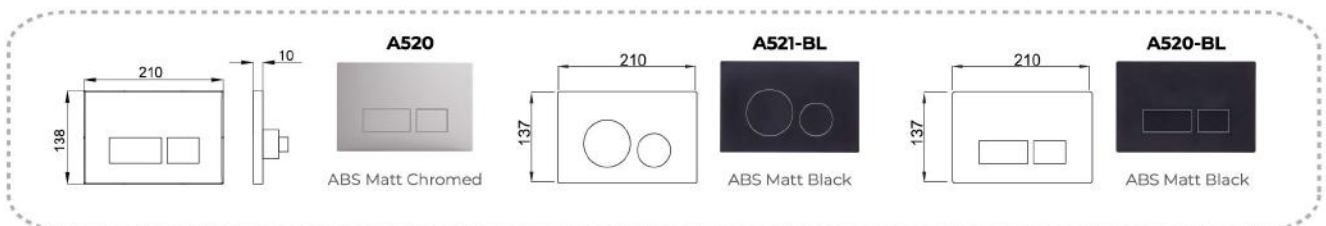

NOVATEC CONCEALED CISTERN FOR FRONT OR TOP OPERATED

Thickness of cistern 84mm, height 1100mm
Adjustable flush valve 3/4.5L, 3/6L, 4/7L