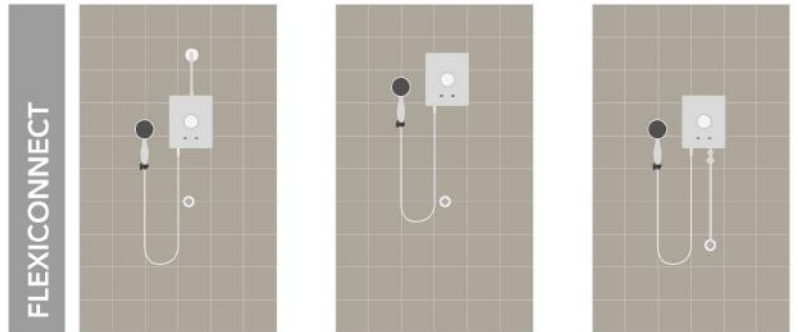

P 453

4" Ø (100mm) x 90 Degree
Bend WC Outlet Connector
Max Height : 240mm

P 459

4" Ø (100mm) P to S
Convertor

P 457

4" Ø (100mm) Dia WC
Flexible Outlet Trap

P 449

P to S Adjustable Connector
with Supporting Bar

TORRENO
FlexiConnect Instant Water Heater

Colour : Apple White

What is **FlexiConnect** ?

Clean, seamless pipping with FlexiConnect that allows incoming water connection at top, bottom or even rear positions.

FlexiConnect at top entry, clean look.

FlexiConnect at rear entry, superb seamless.

FlexiConnect at bottom entry, for mains supply at low position.

- 

Stepless Electronic Power Control
- 

Super Hi-Gloss Finishing Front Cover
- 