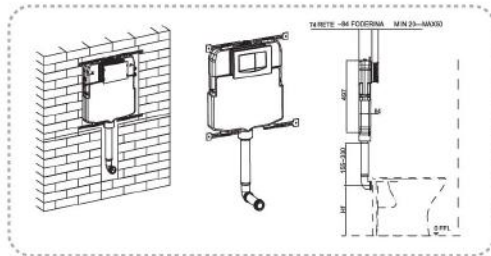

CONCEALED CISTERNS

NV701

NOVATEC UNIVERSAL FRAME FOR WALL HUNG WC FOR FRONT OPERATION

Thickness of cistern 90mm, height 1160mm
Adjustable flush valve 3/4.5L, 3/6L, 4/7L

NV703

NOVATEC UNIVERSAL CONCEALED CISTERN FOR FRONT OPERATION

Thickness of cistern 84mm, height 1100mm
Adjustable flush valve 3/4.5L, 3/6L, 4/7L

NV722

NOVATEC CONCEALED CISTERN FOR FRONT OR TOP OPERATED

Thickness of cistern 84mm, height 1100mm
Adjustable flush valve 3/4.5L, 3/6L, 4/7L