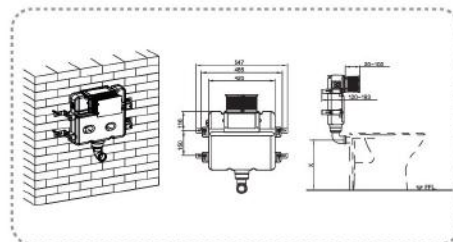

NOVATEC UNIVERSAL CONCEALED CISTERN FOR FRONT OPERATION

Thickness of cistern 84mm, height 1100mm
Adjustable flush valve 3/4.5L, 3/6L, 4/7L